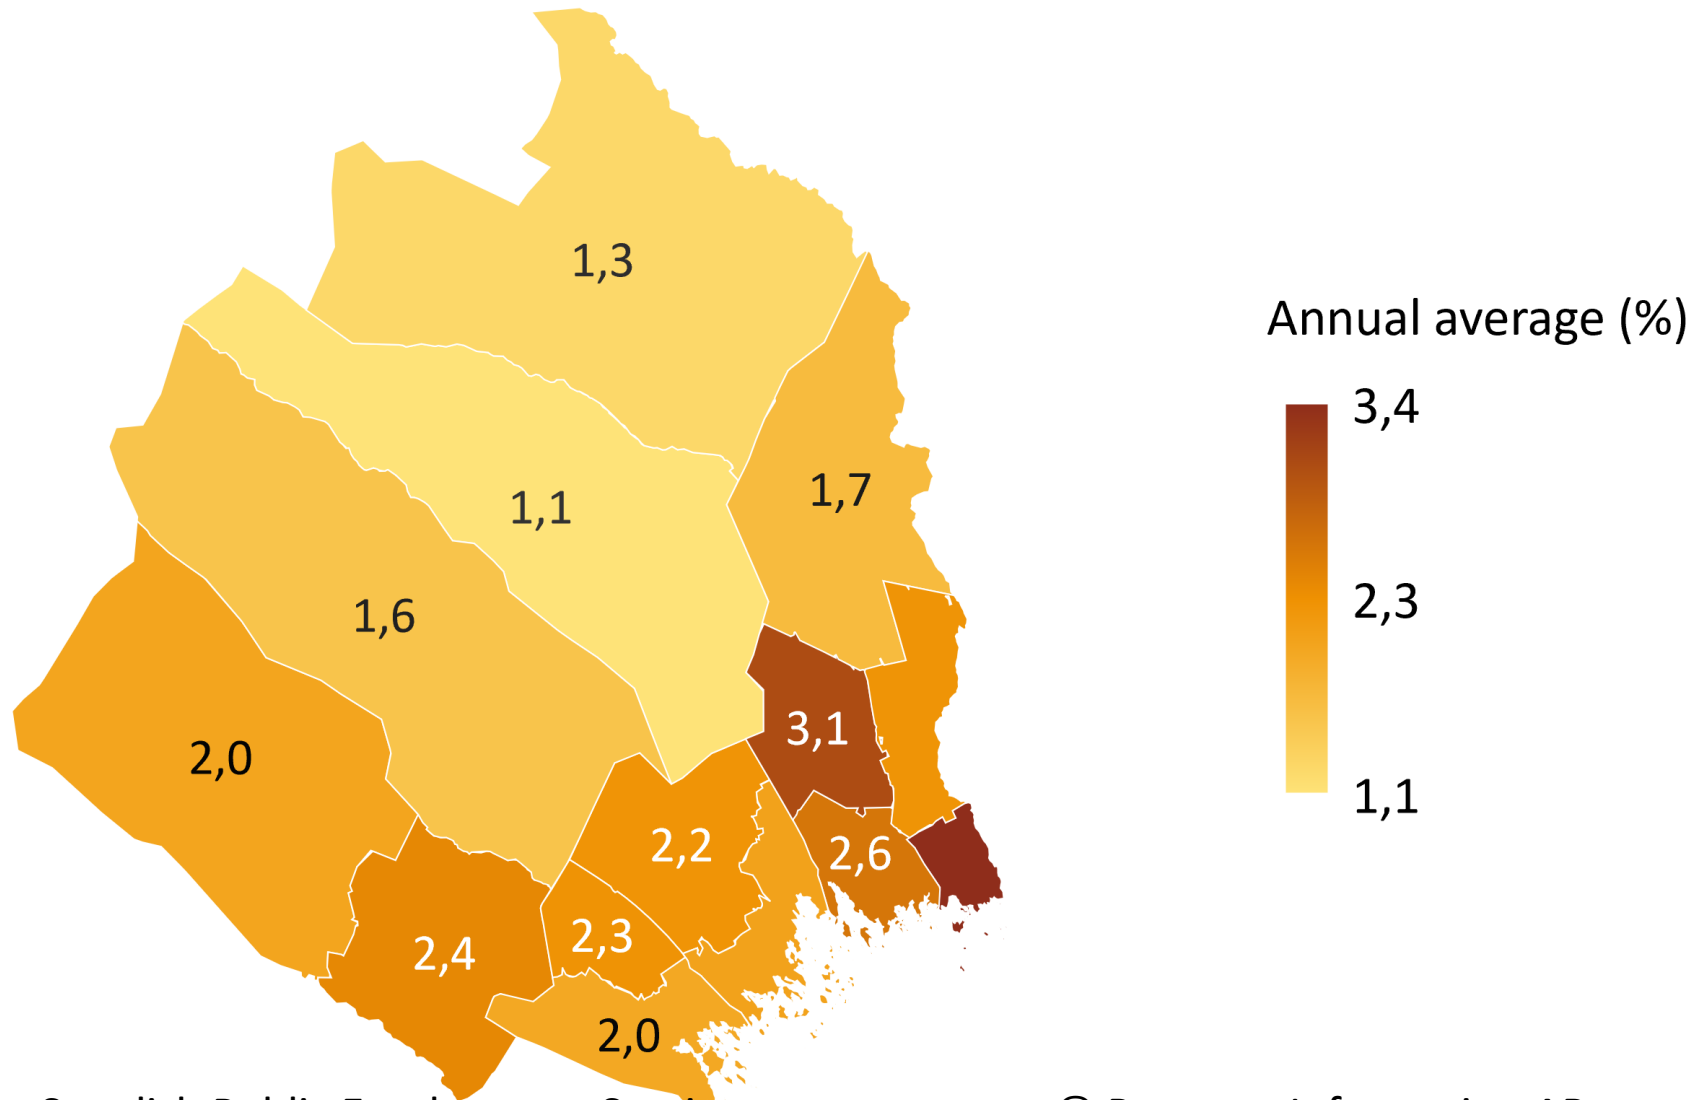

Unemployed 2023. *Norrbotten County*

Source: The Swedish Public Employment Service

© Pantzare Information AB