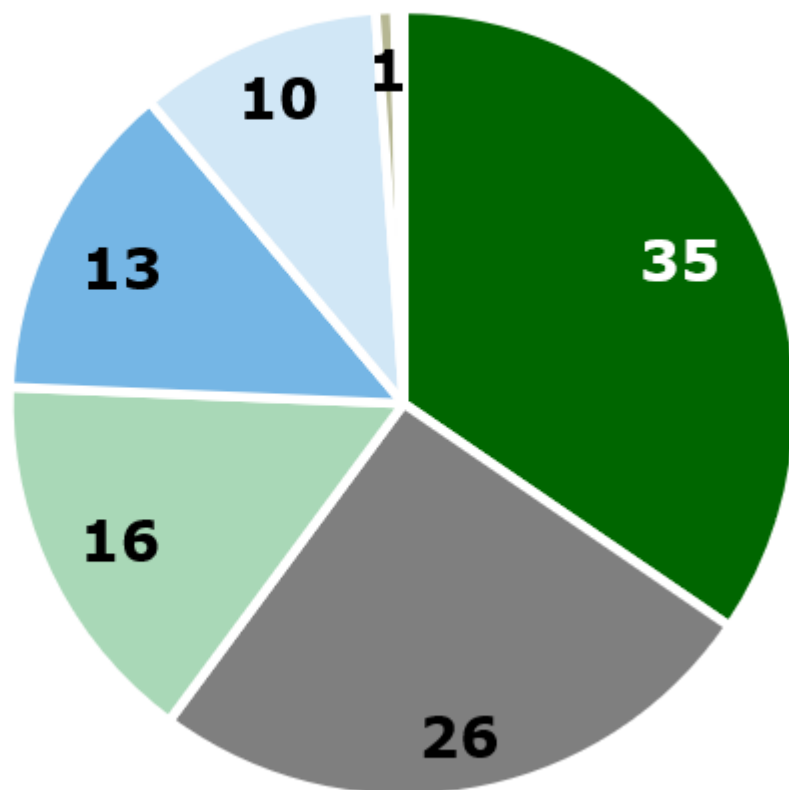

Land use, 2020 *Norrbotten County, per cent*

- Forest land, productive
- Other land
- Forest land, unproductive
- Water
- Wetlands, mire
- Built-up and related land
- Arable land
- Pasture and meadow