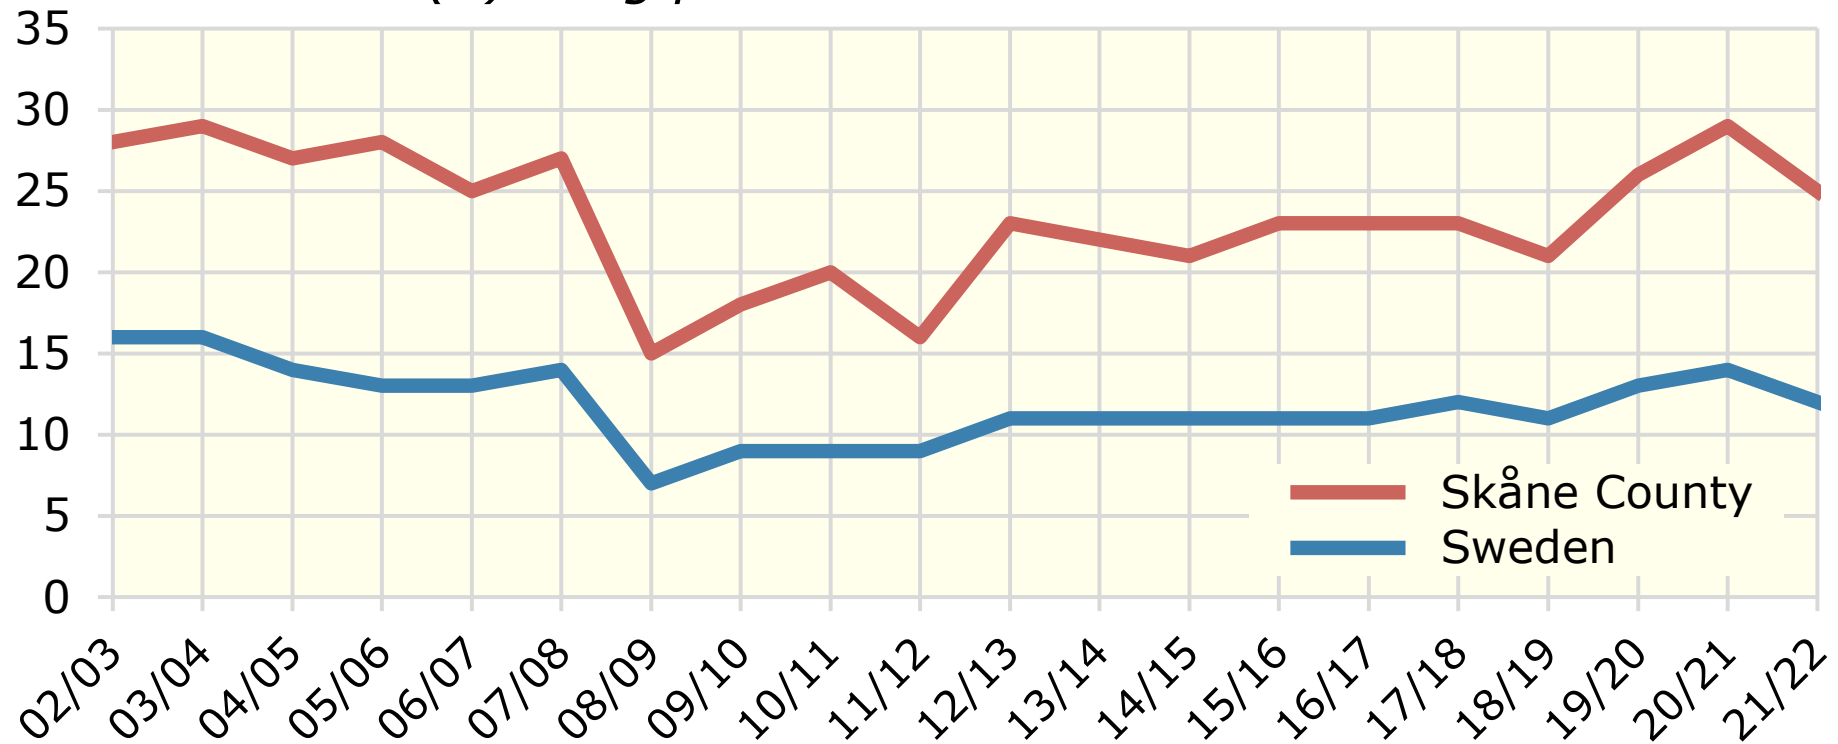

# Sales of fertilizers for agricultural and horticultural purposes in 2002/03 - 2021/22

*Potassium (K) in kg per hectare of utilized arable land.*

Source: Statistics Sweden

© Pantzare Information AB