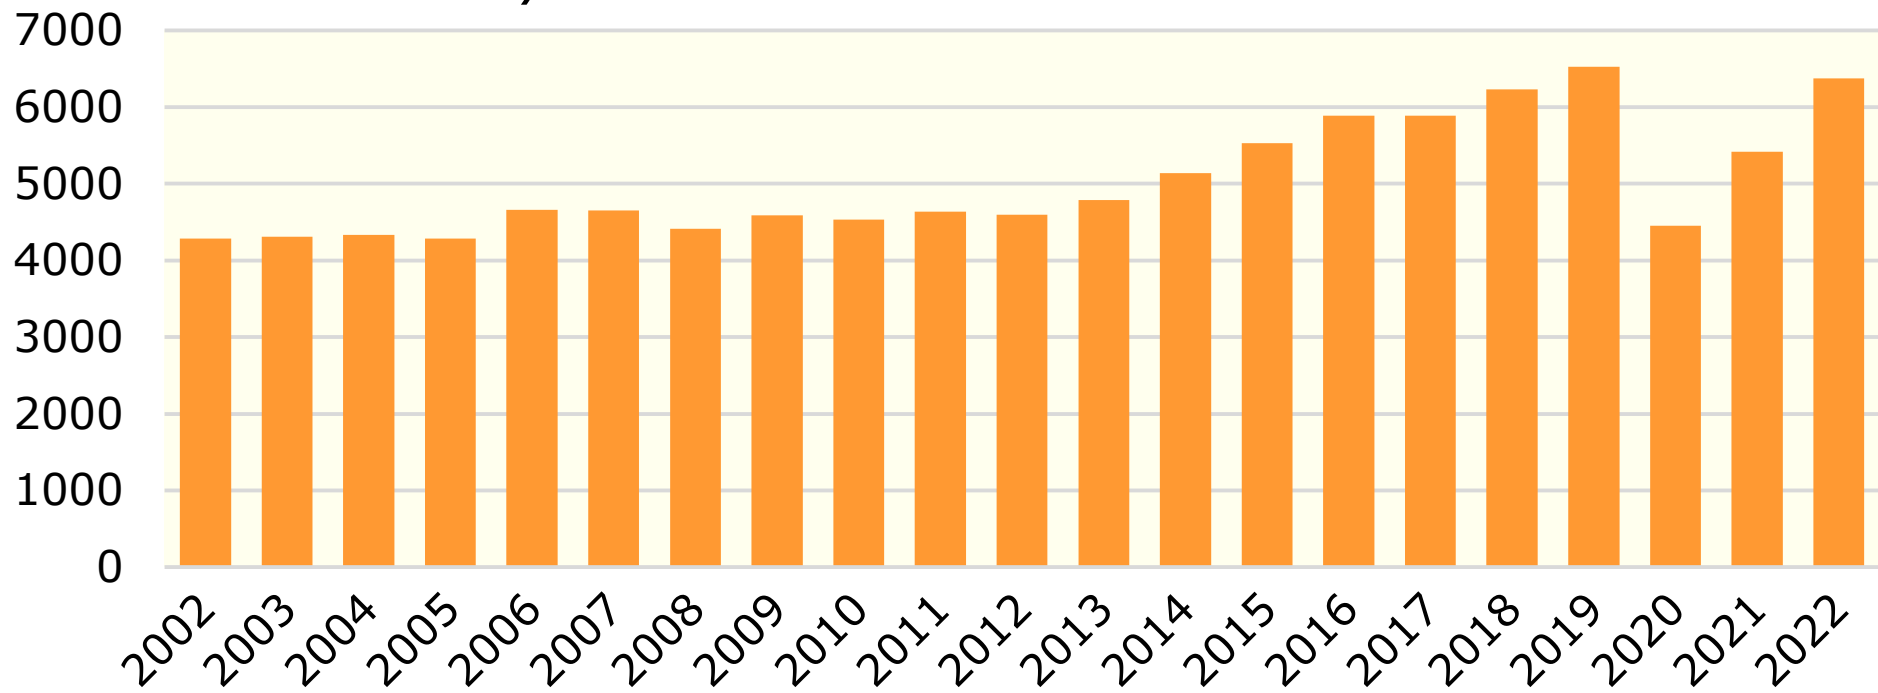

Nights spent in hotels, holiday villages, youth hostels and campsites in 2002-2022. Thousands
Skåne County

Source: Statistics Sweden

© Pantzare Information AB