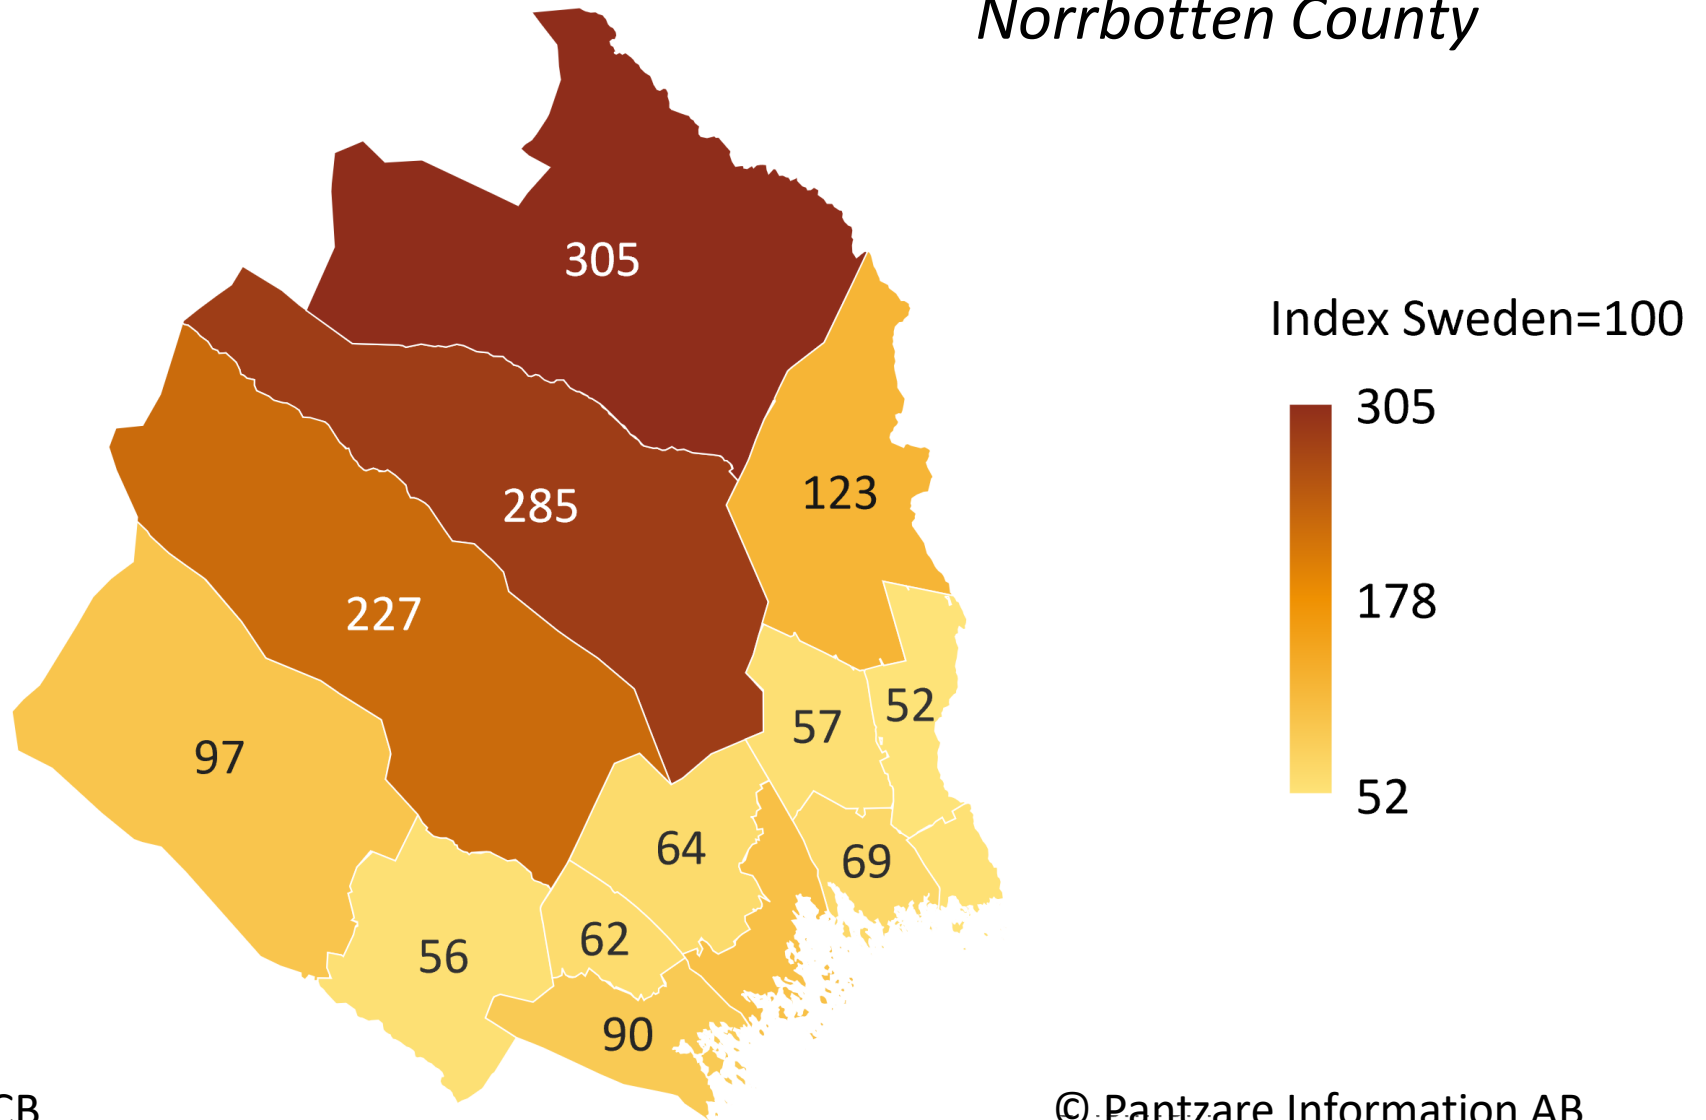

Regional GDP per inhabitant by municipality 2021.

Norrbotten County

Source: SCB

© Pantzare Information AB