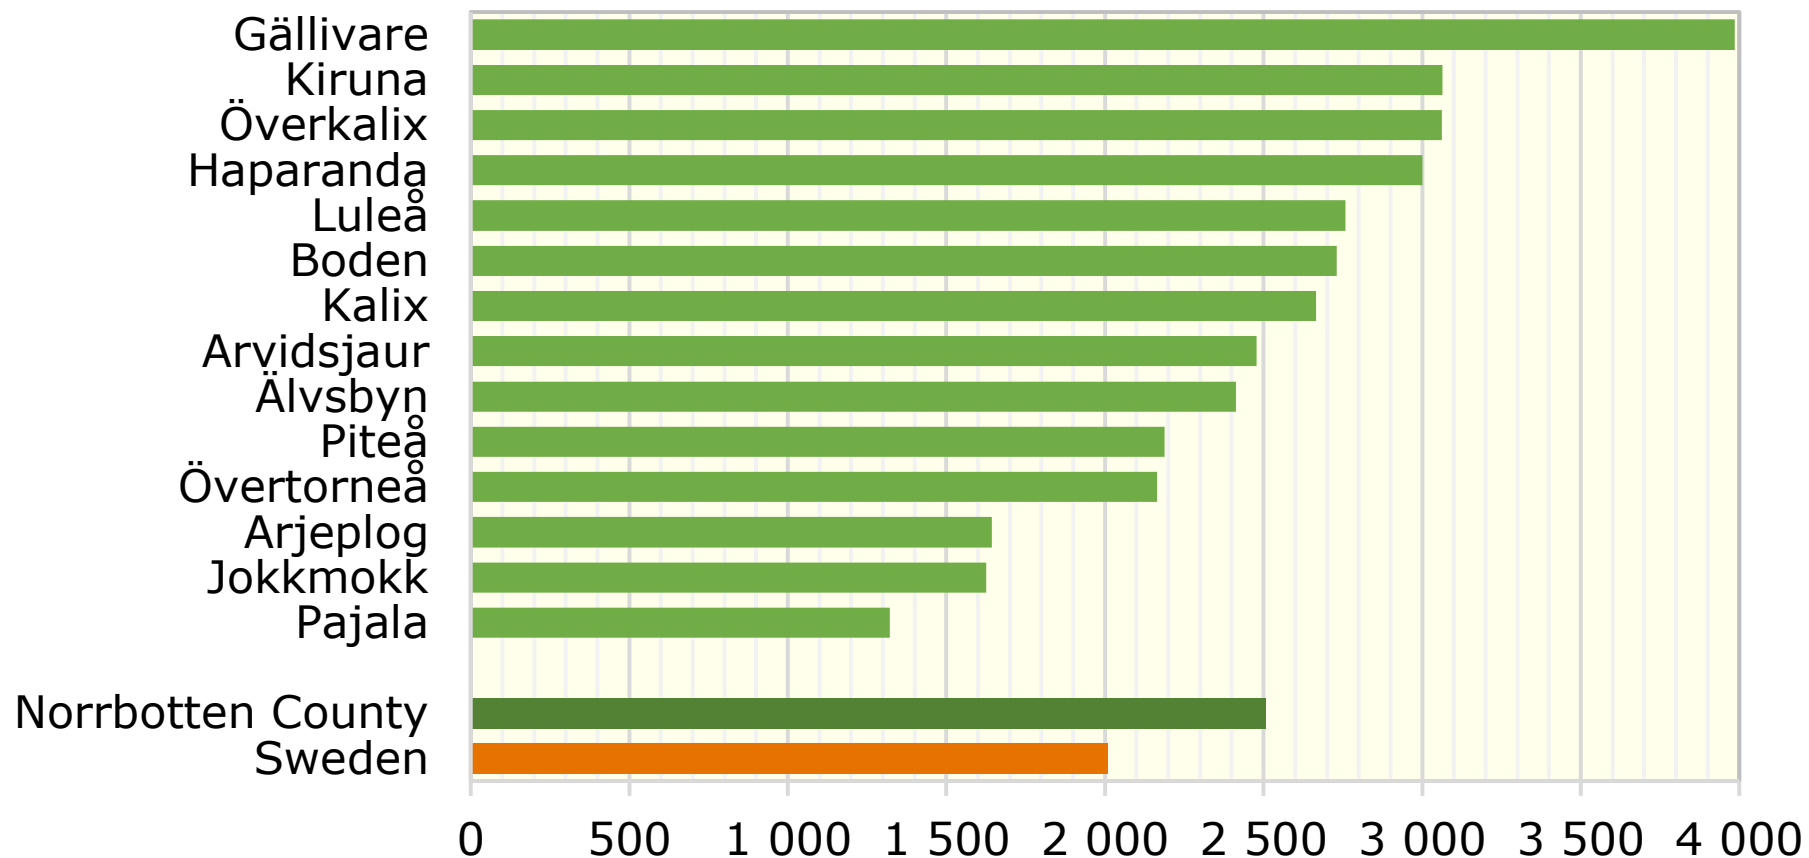

Municipality gross expences in 2022. Recreation. *SEK per inhabitant*

Source: The Swedish Association of Local Authorities

© Pantzare Information AB