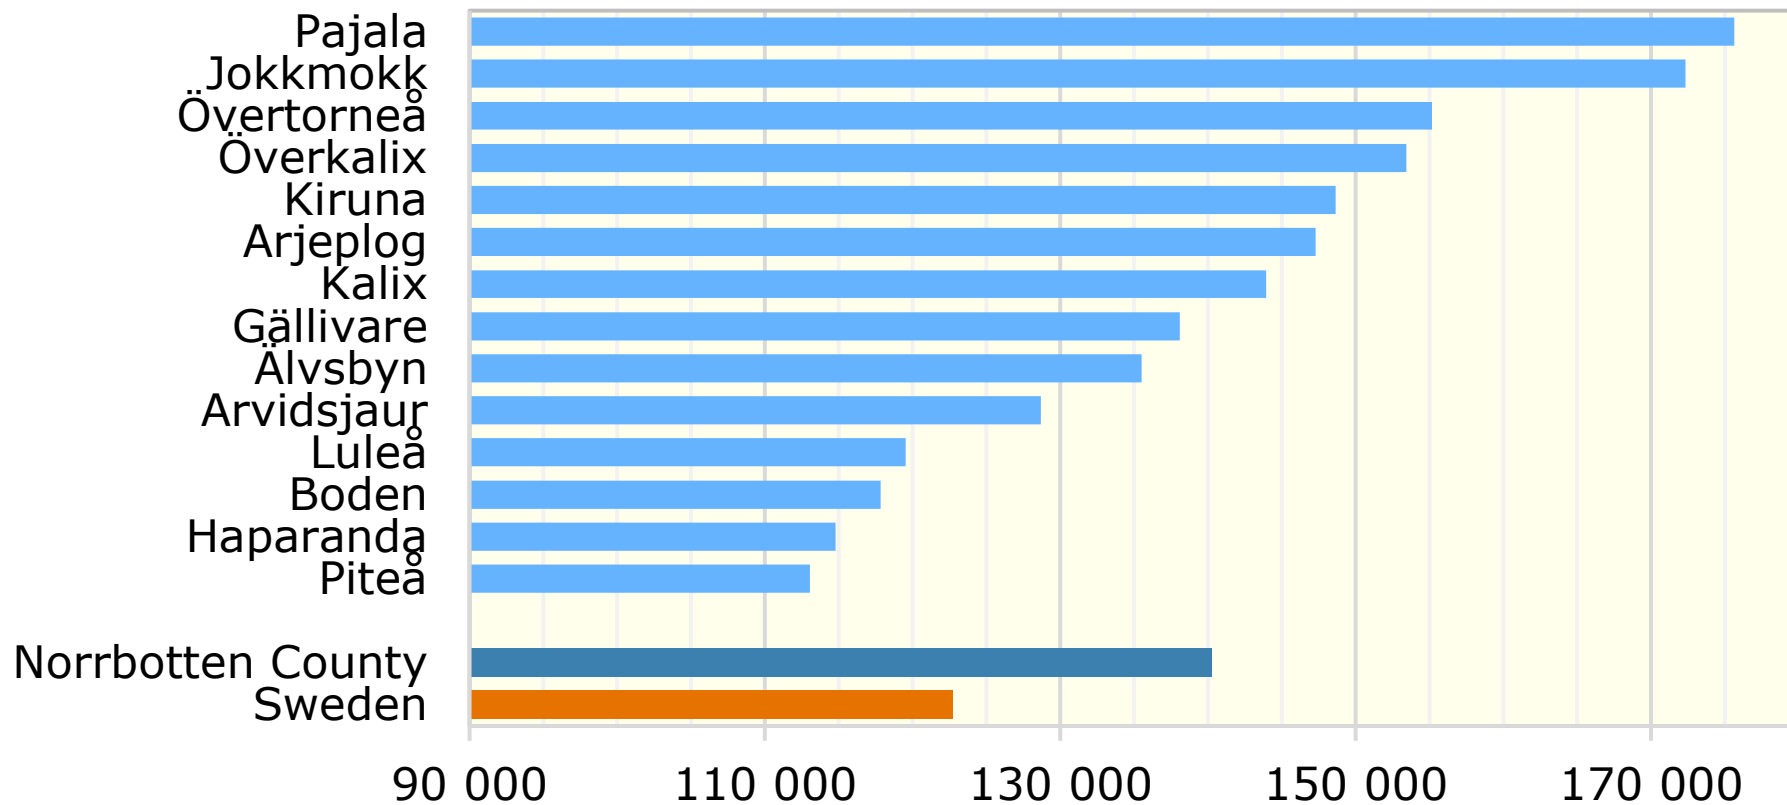

Municipality gross expences in 2022. Comprehensive school. *SEK per pupil*

Source: The Swedish Association of Local Authorities

© Pantzare Information AB