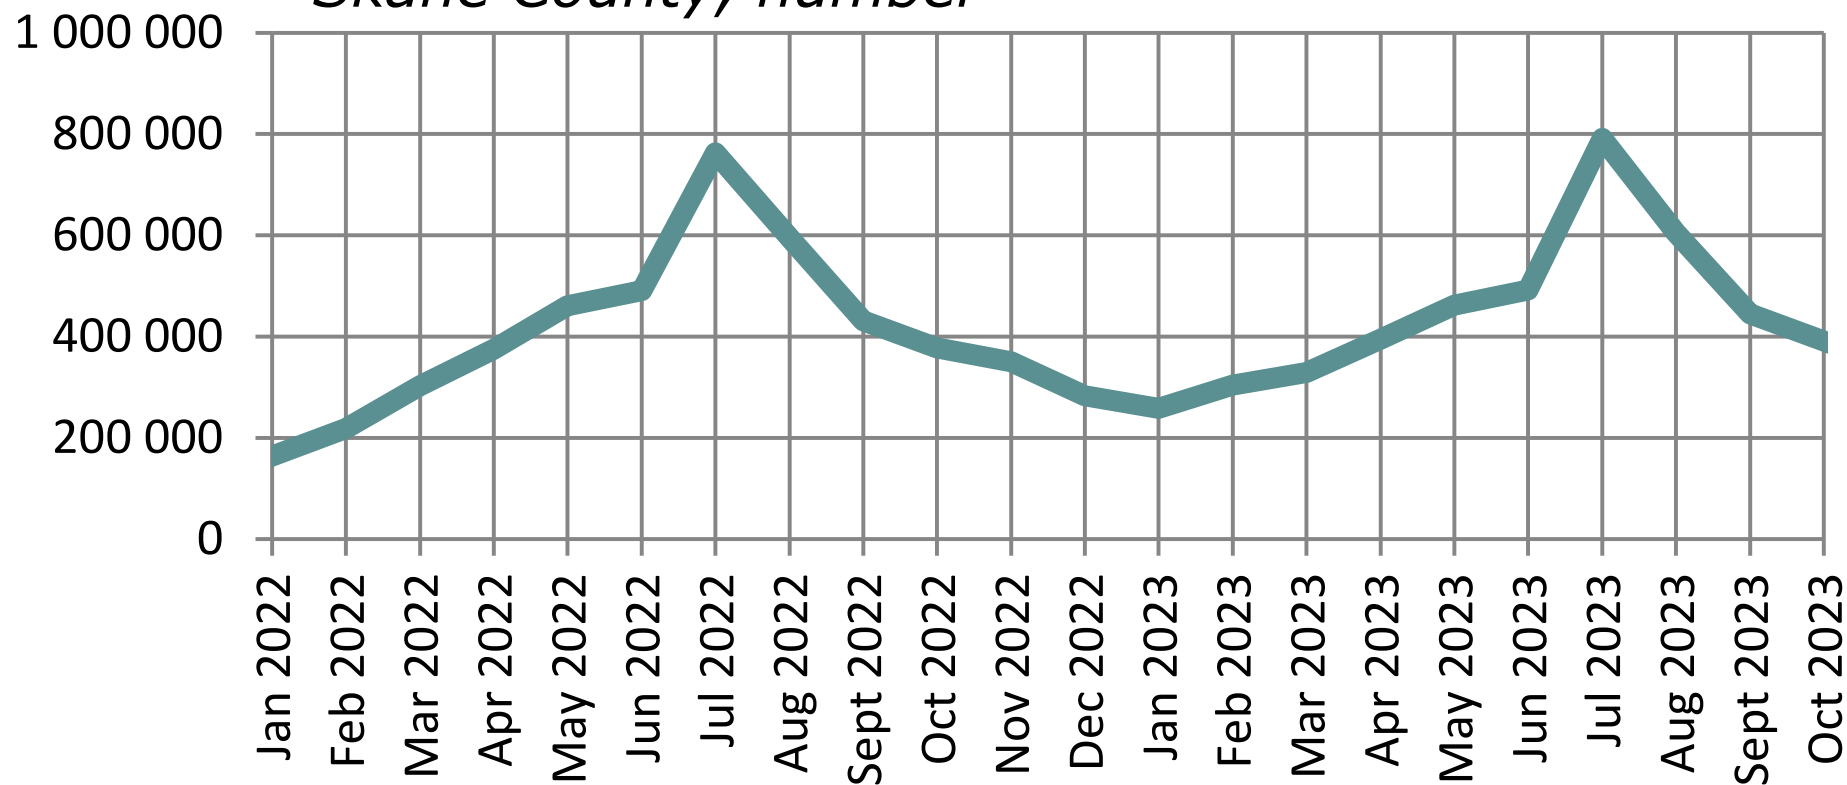

Guest nights (hotels, cabins and youth hostels) by month 2022- *Skåne County, number*

Source: Statistics Sweden

© Pantzare Information AB