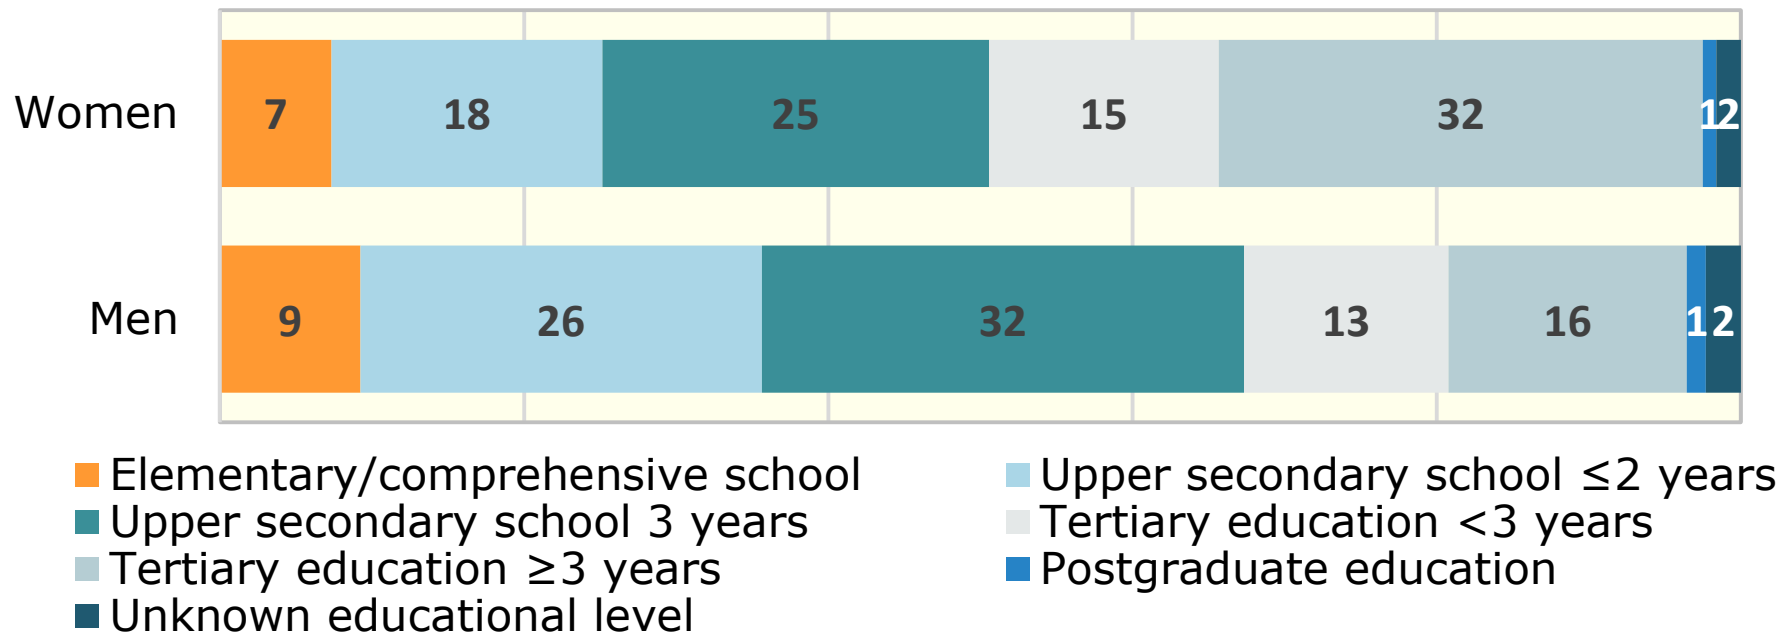

## Population aged 25-64 by level of education, 2022 Norrbotten County, Percentage

Source: Statistics Sweden

© Pantzare Information AB