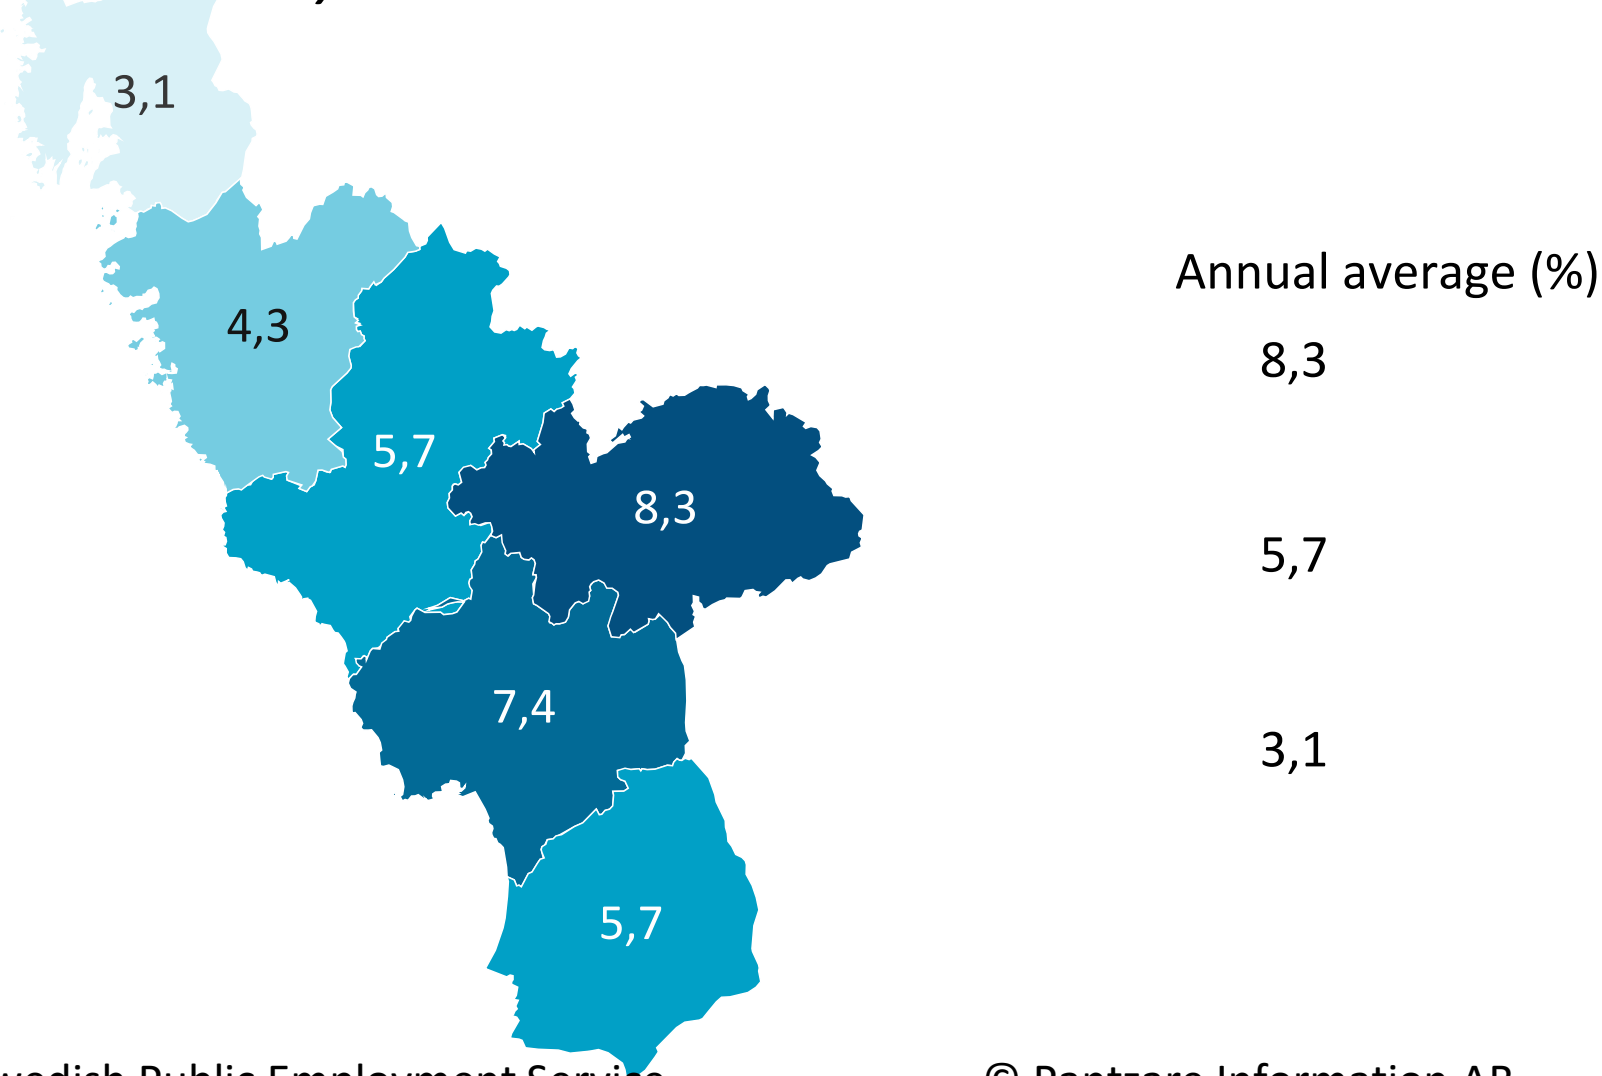

Unemployed or in labour market schemes 2024.

Halland County

Source: The Swedish Public Employment Service

© Pantzare Information AB