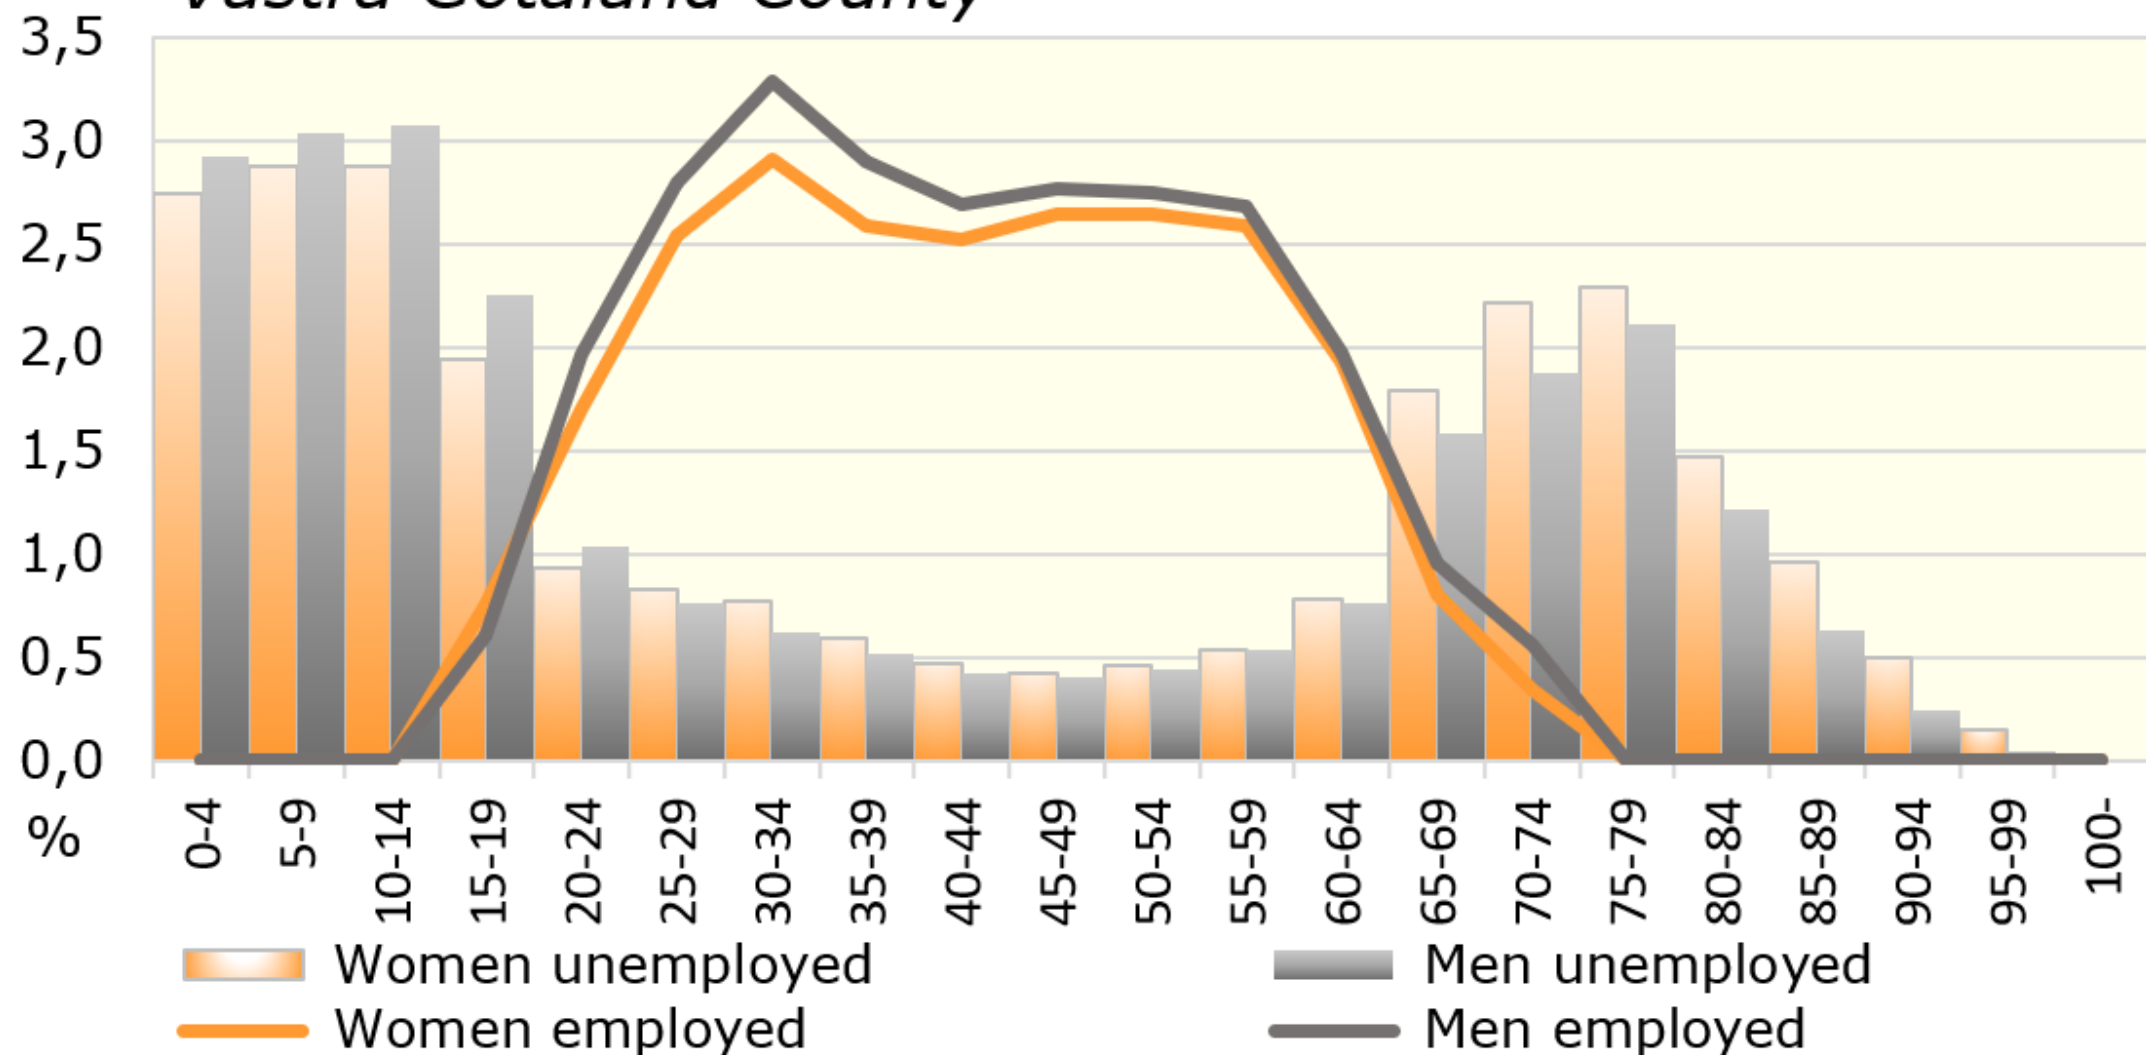

Population 2021-12-31 and proportion of gainfully employed women and men.

Västra Götaland County

Source: Statistics Sweden

© Pantzare Information AB