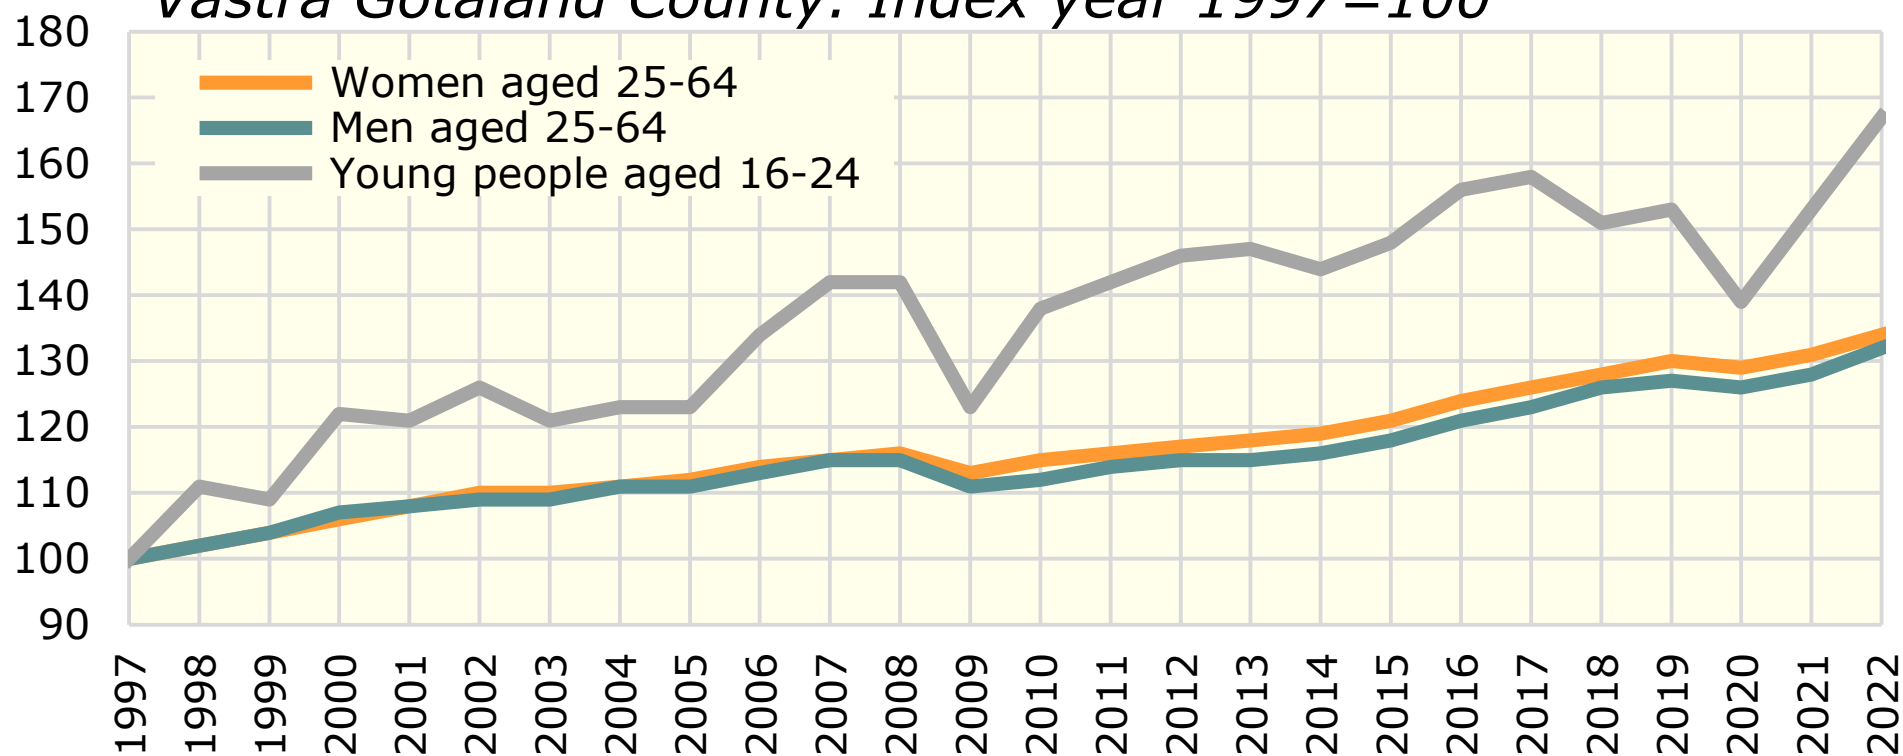

Economically active population in 1997-2022.

Västra Götaland County. Index year 1997=100

Source: Statistics Sweden

© Pantzare Information AB