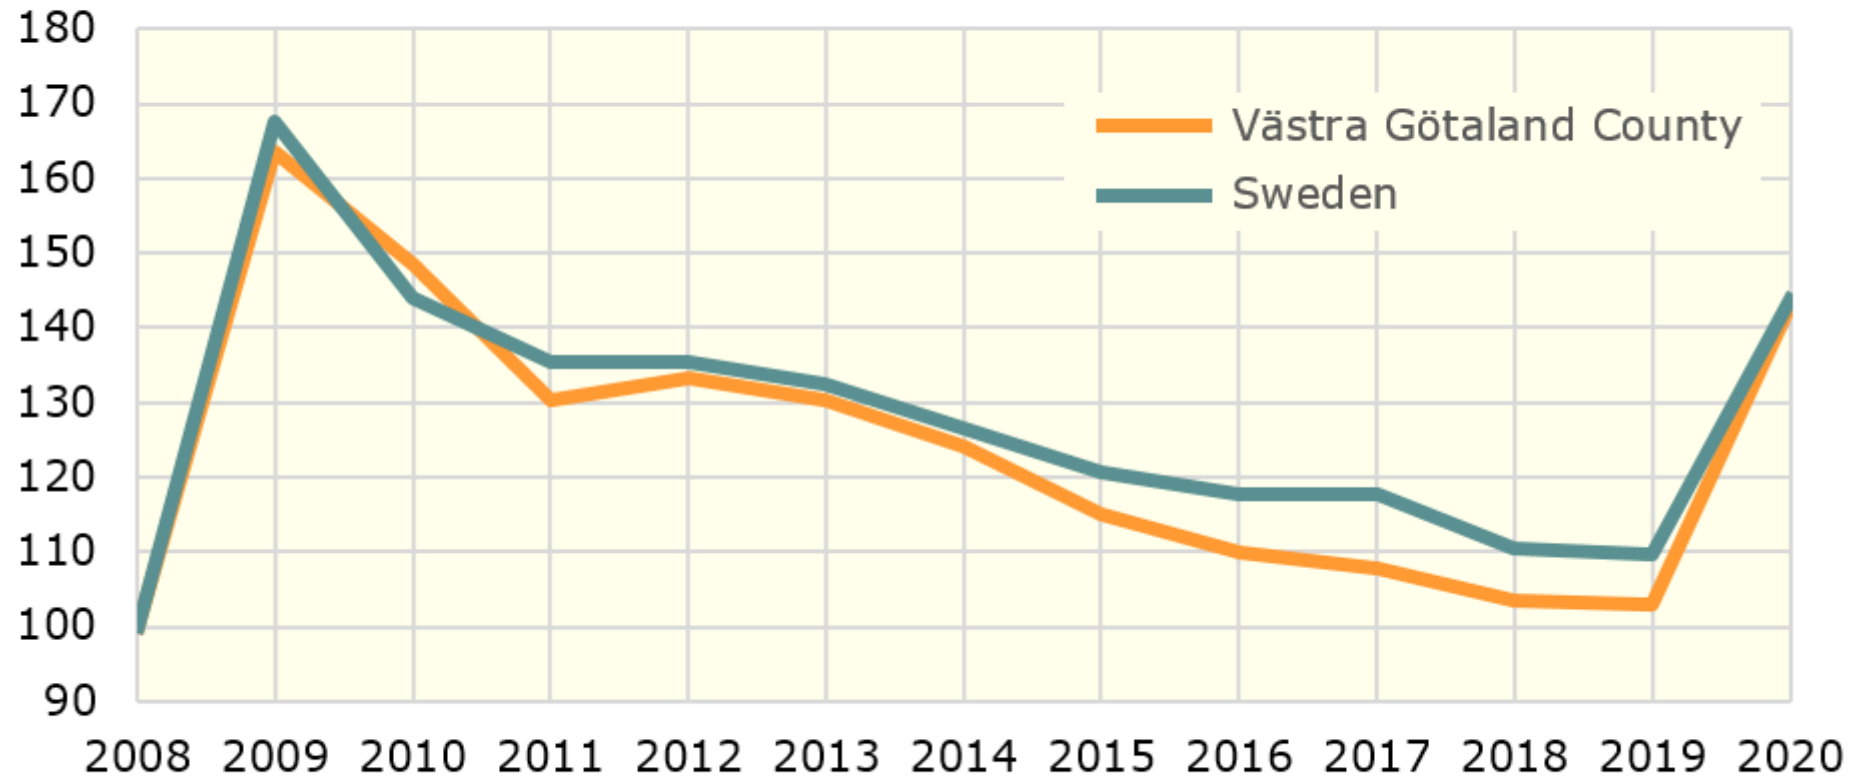

Unemployed, annual average 2008-2020

Index year 2008 = 100

Source: The Swedish Public Employment Service

© Pantzare Information AB