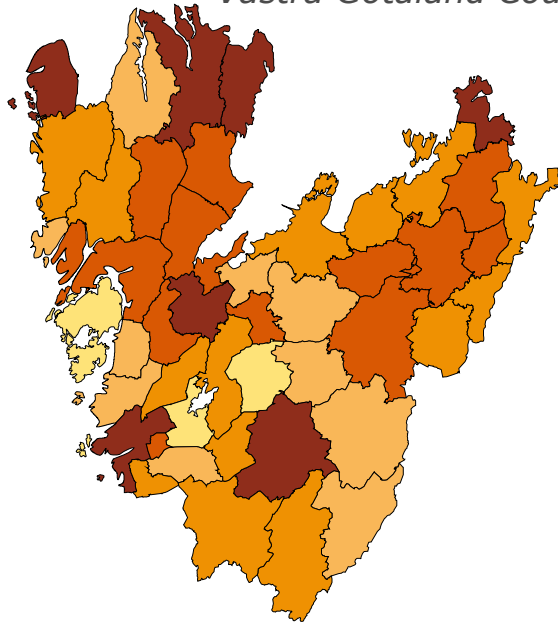

Unemployed 2020

Västra Götaland County

Annual average (%)