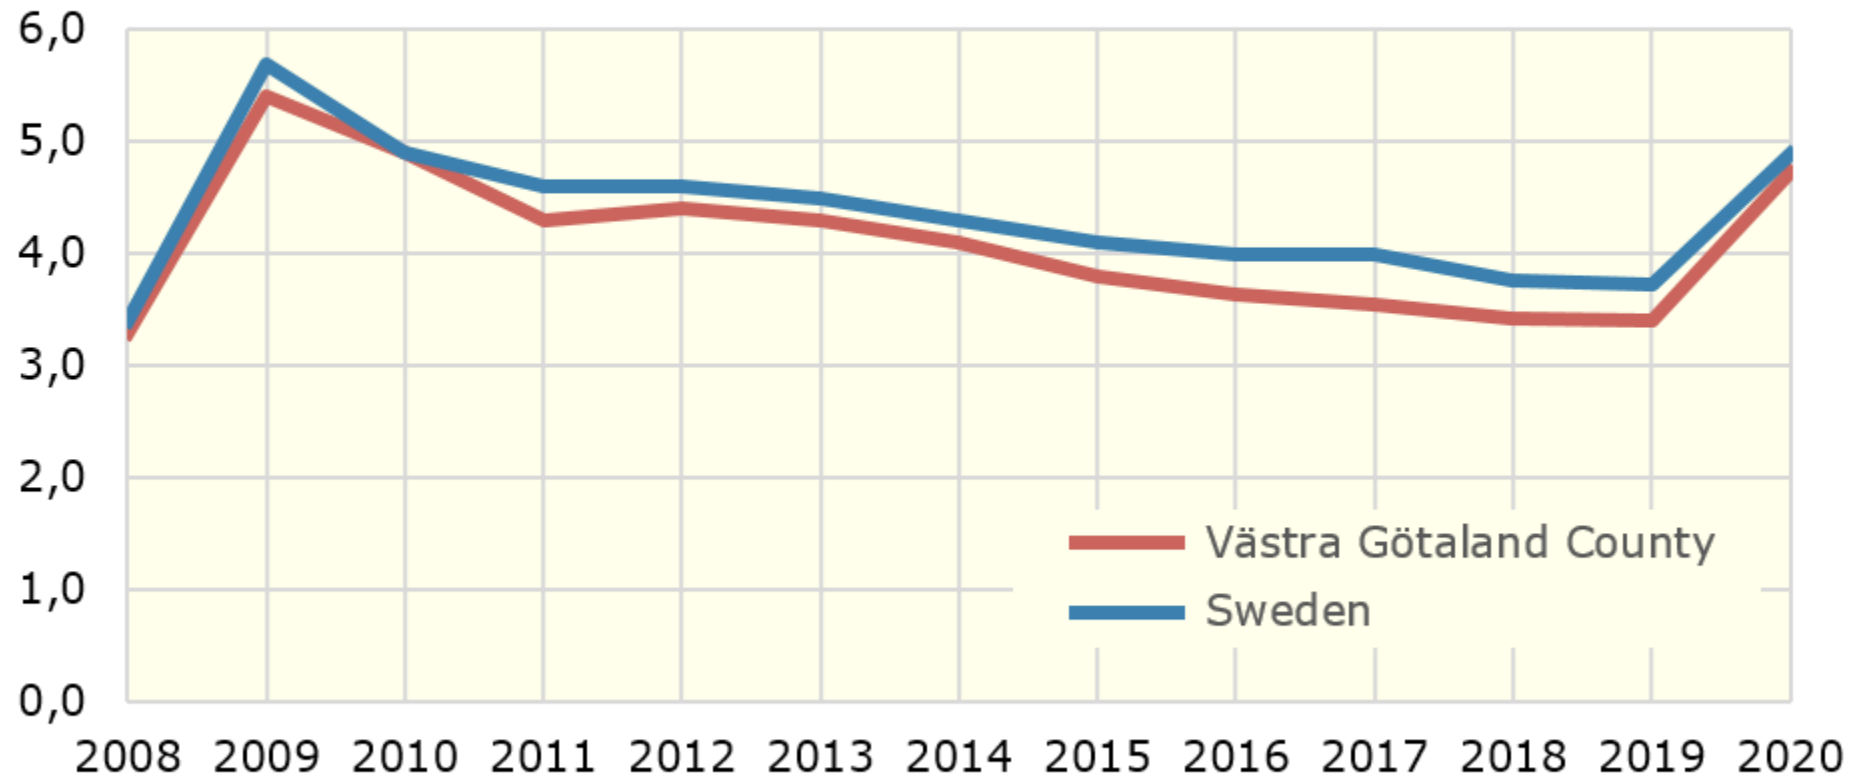

Unemployed, annual average 2008-2020 *Percentage*

Source: The Swedish Public Employment Service

© Pantzare Information AB