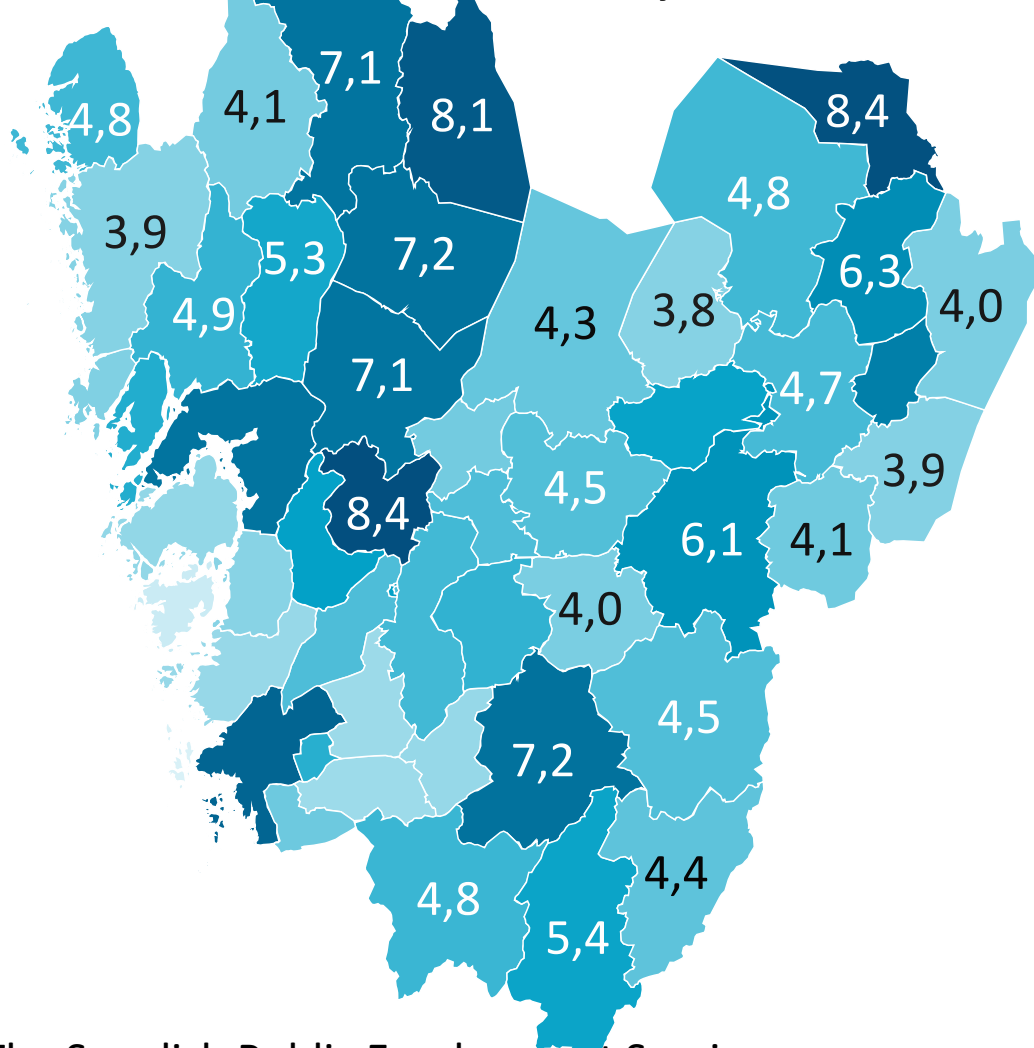

Unemployed or in labour market schemes 2024

Västra Götaland County

Annual average (%)

8,4

5,6

2,8

Source: The Swedish Public Employment Service

© Pantzare Information AB