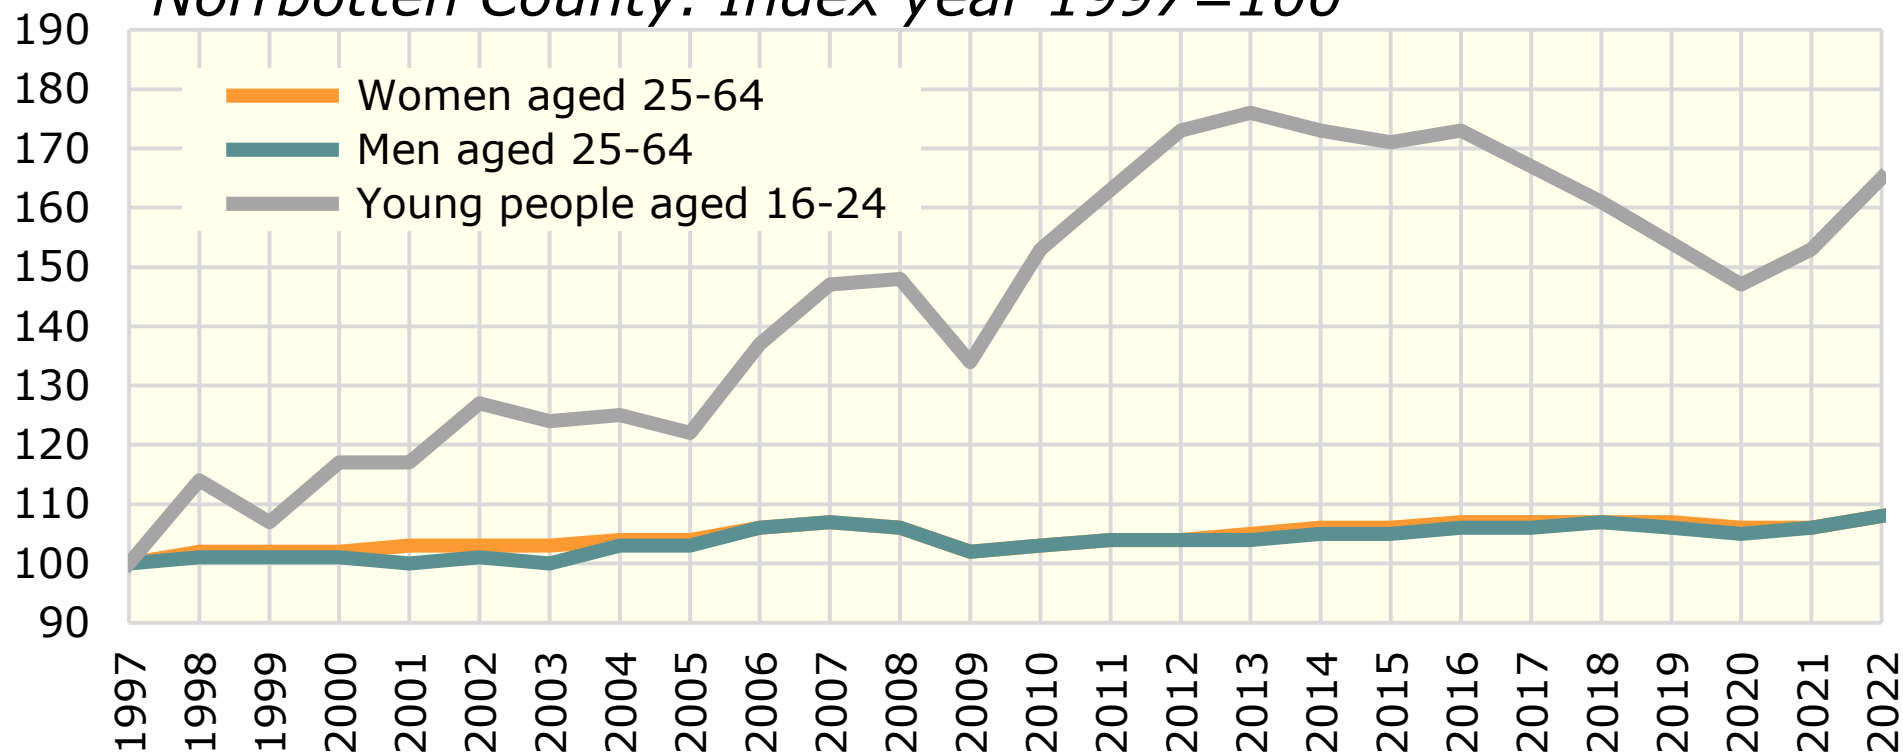

Economically active population in 1997-2022.

Norrbottnen County. Index year 1997=100

Source: Statistics Sweden

© Pantzare Information AB