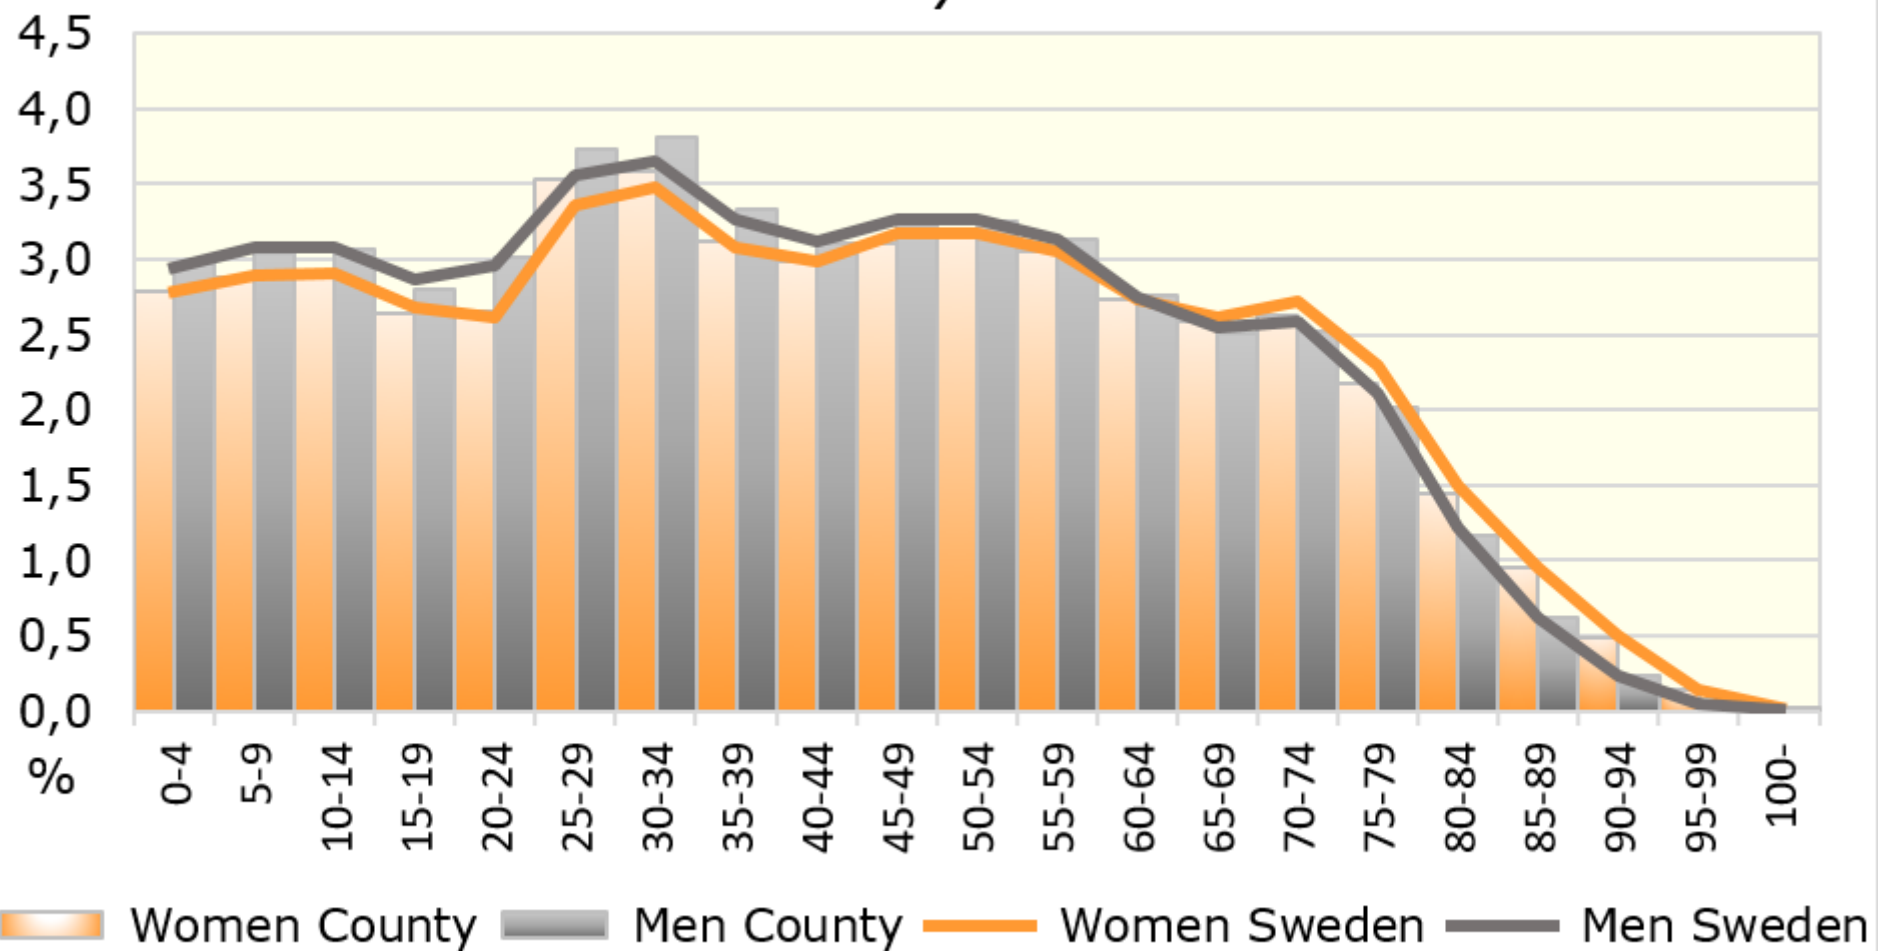

## Population 2020-12-31 by gender and age *Västra Götaland County*

Source: Statistics Sweden

© Pantzare Information AB