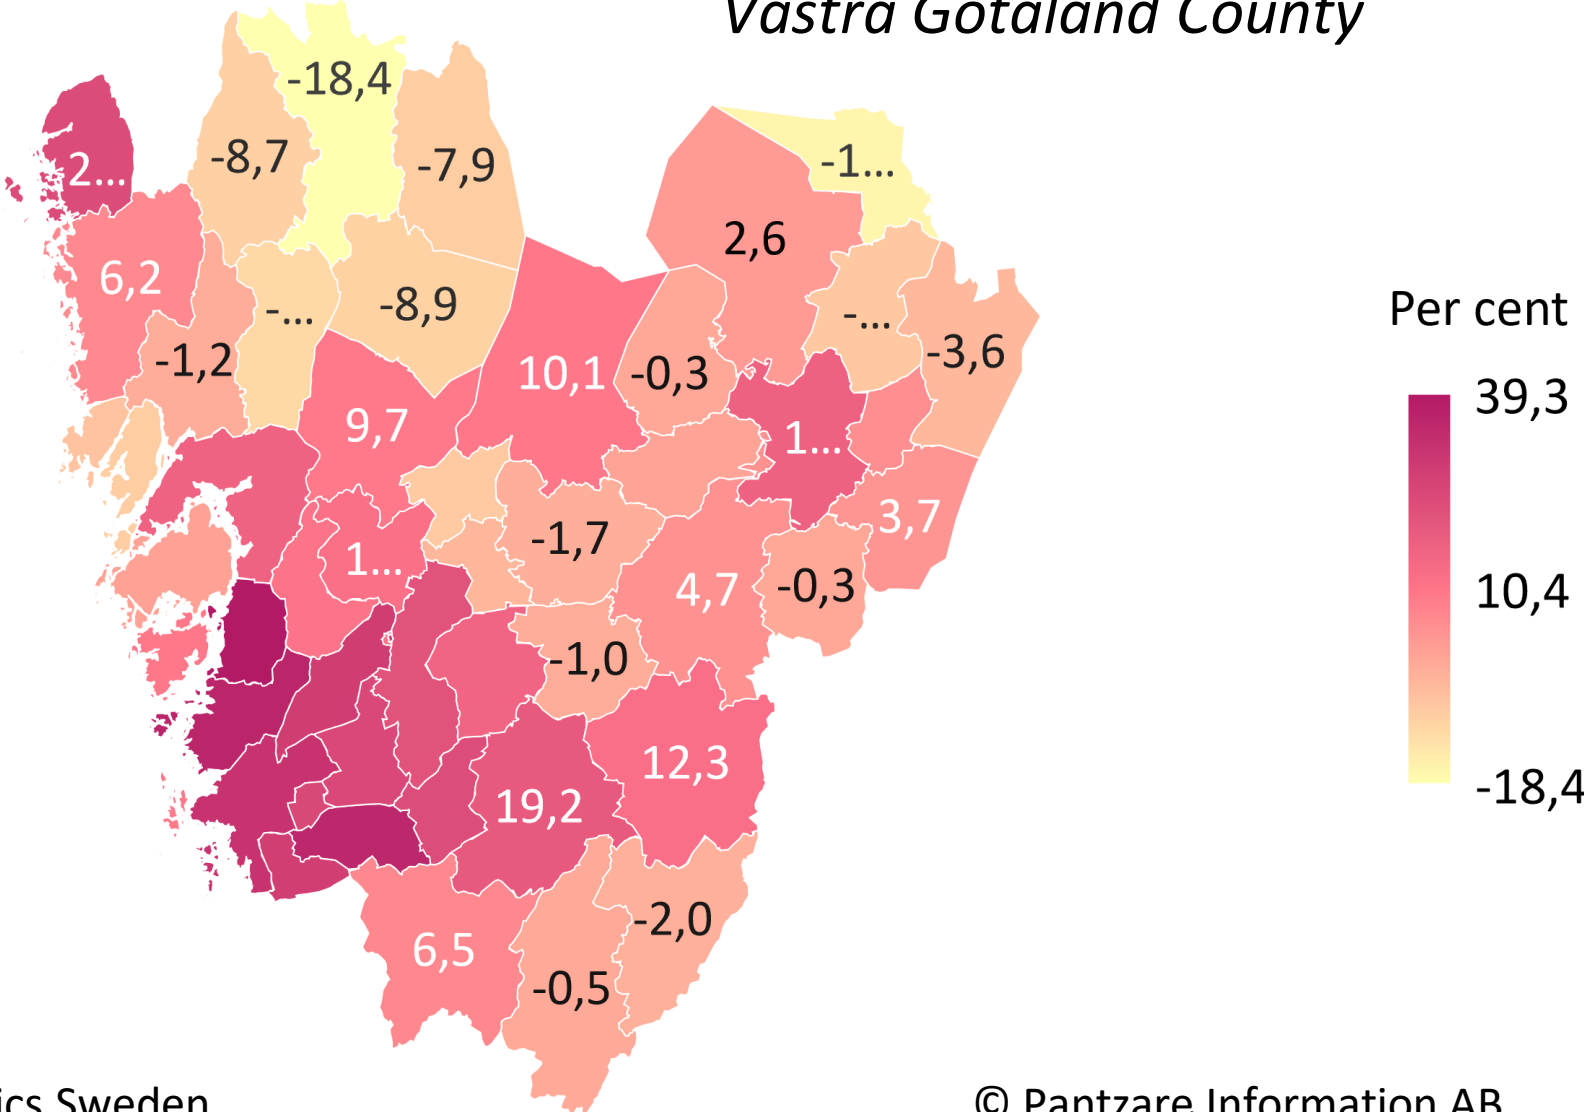

Population changes during 25 years, 1998-2023. *Västra Götaland County*

Source: Statistics Sweden

© Pantzare Information AB