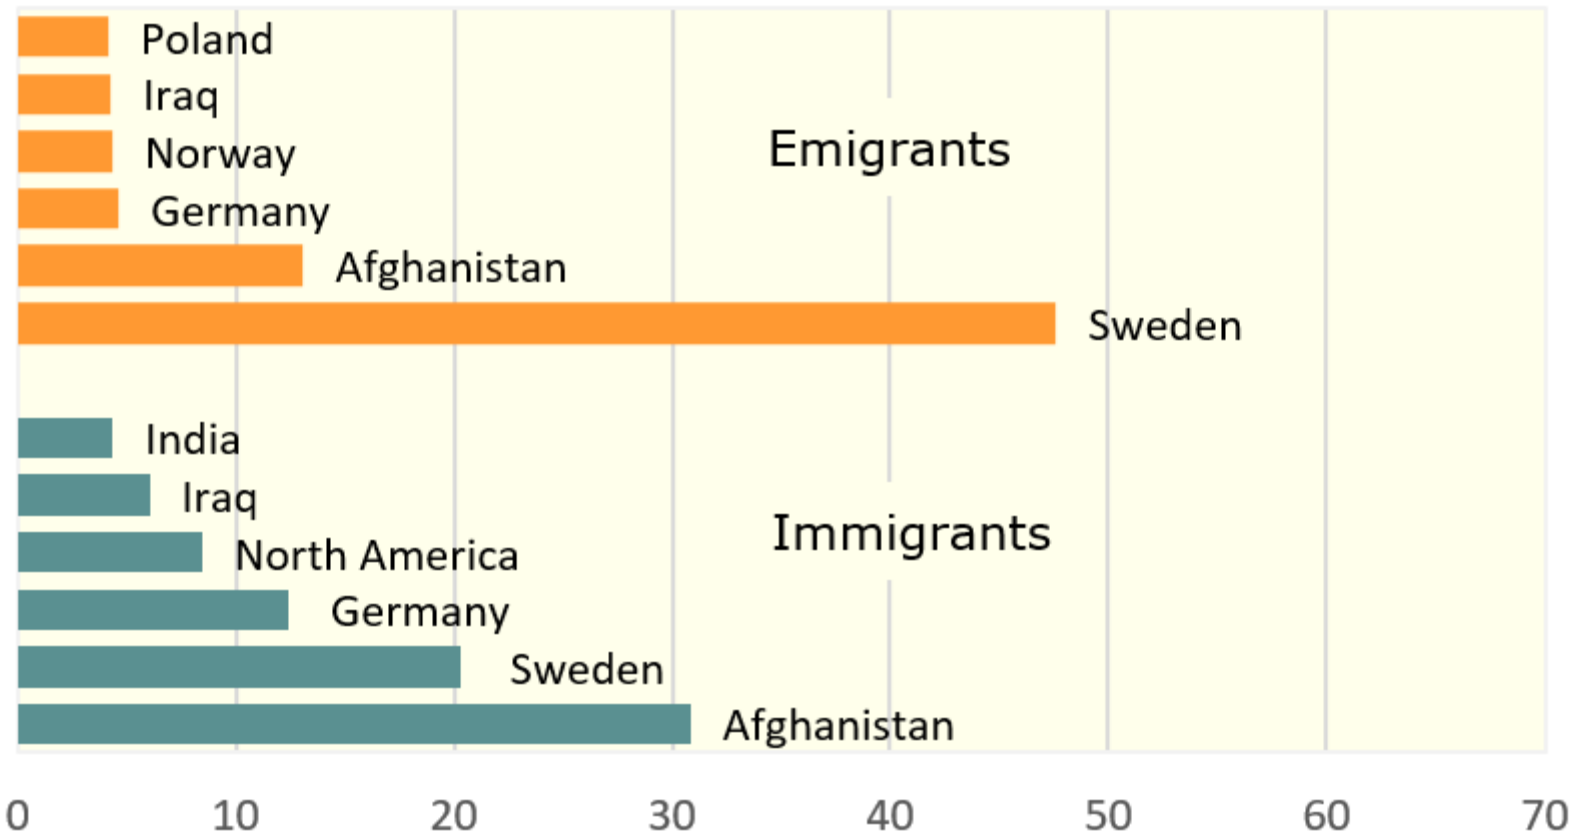

Immigrants and emigrants during 2020 by country of citizenship.

Västra Götaland County, per cent

Source: Statistics Sweden

© Pantzare Information AB