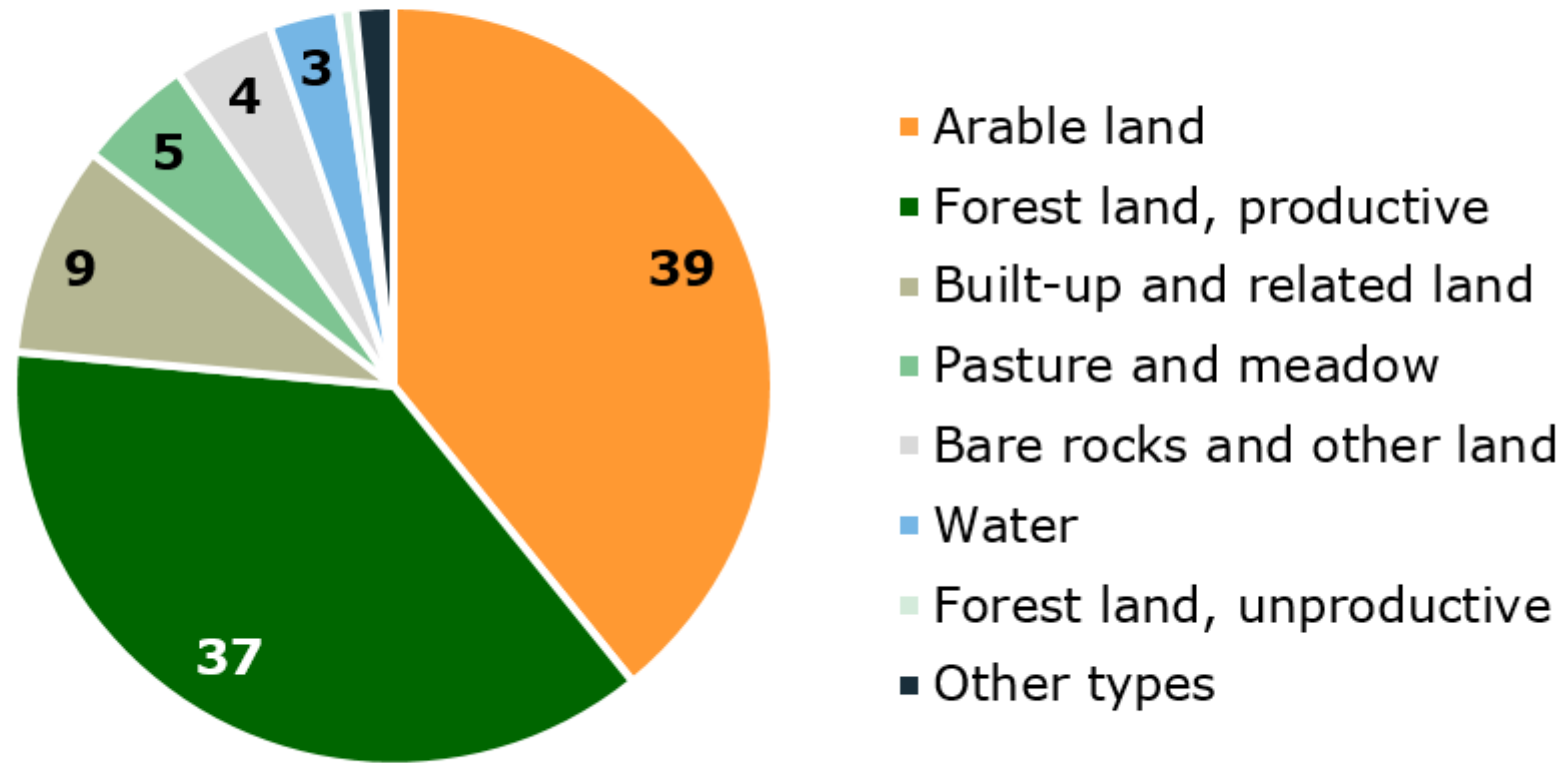

Land use, 2015 *Skåne County, per cent*

Source: Statistics Sweden

© Pantzare Information AB