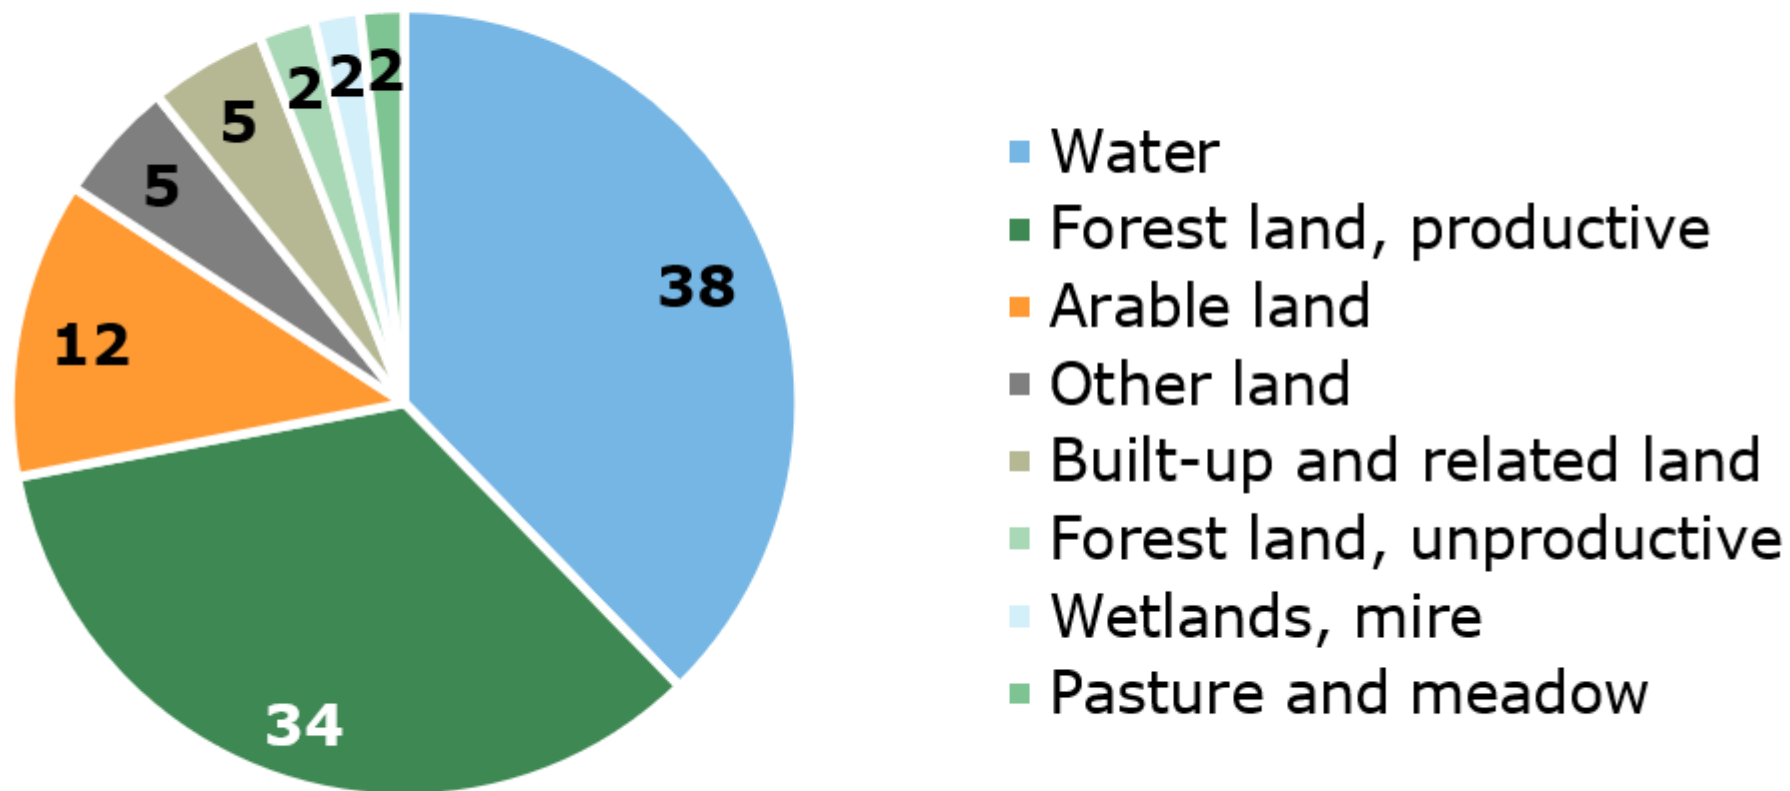

Land use, 2020 *Halland County, per cent*

Source: Statistics Sweden

© Pantzare Information AB