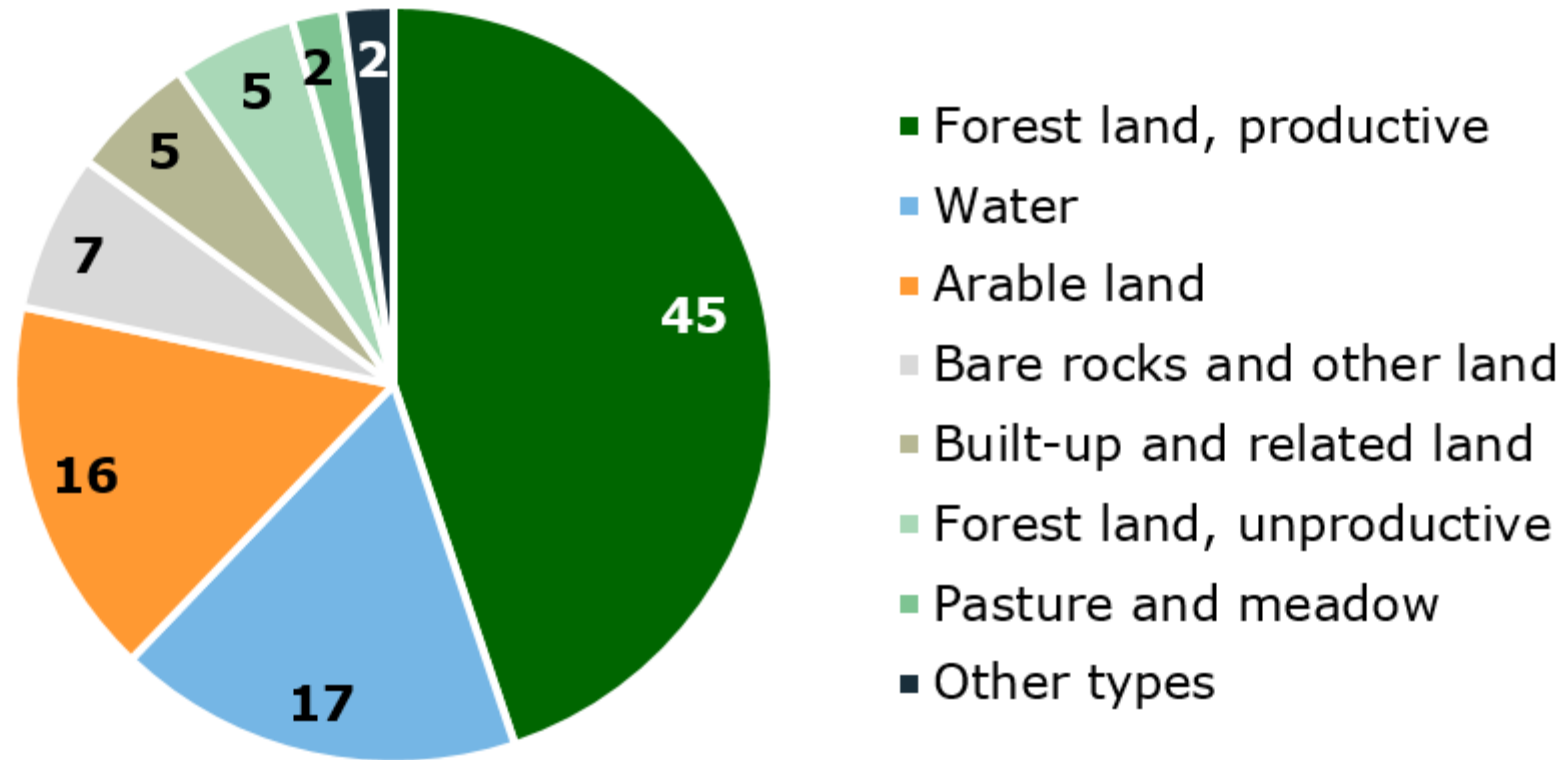

Land use, 2015  
*Västra Götaland County, per cent*

Source: Statistics Sweden

© Pantzare Information AB