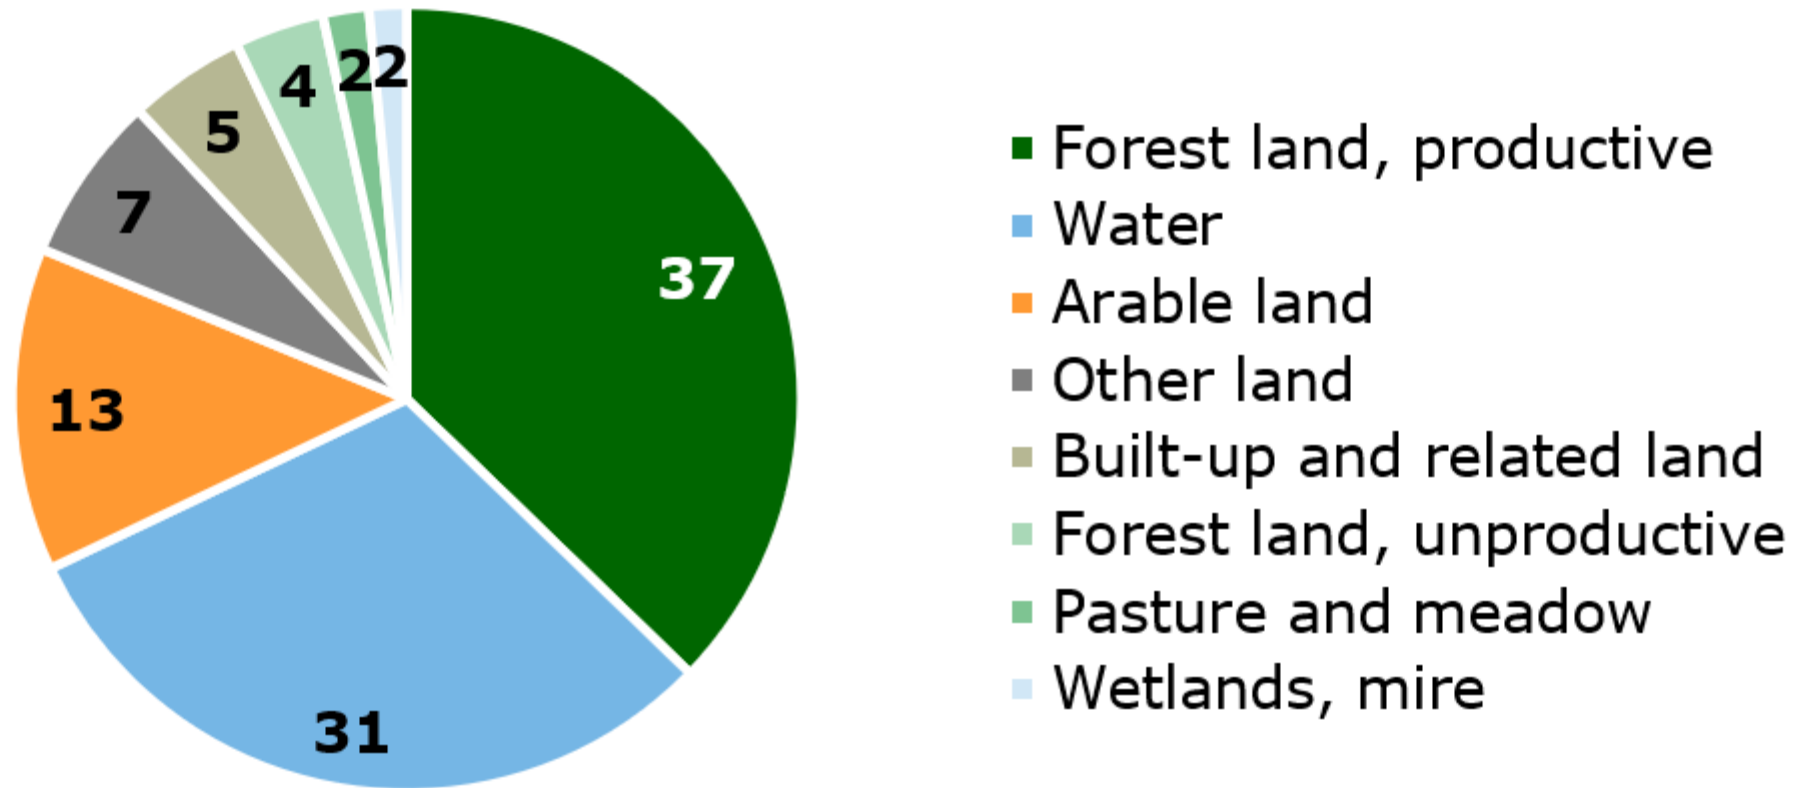

Land use, 2020
Västra Götaland County, per cent

Source: Statistics Sweden

© Pantzare Information AB