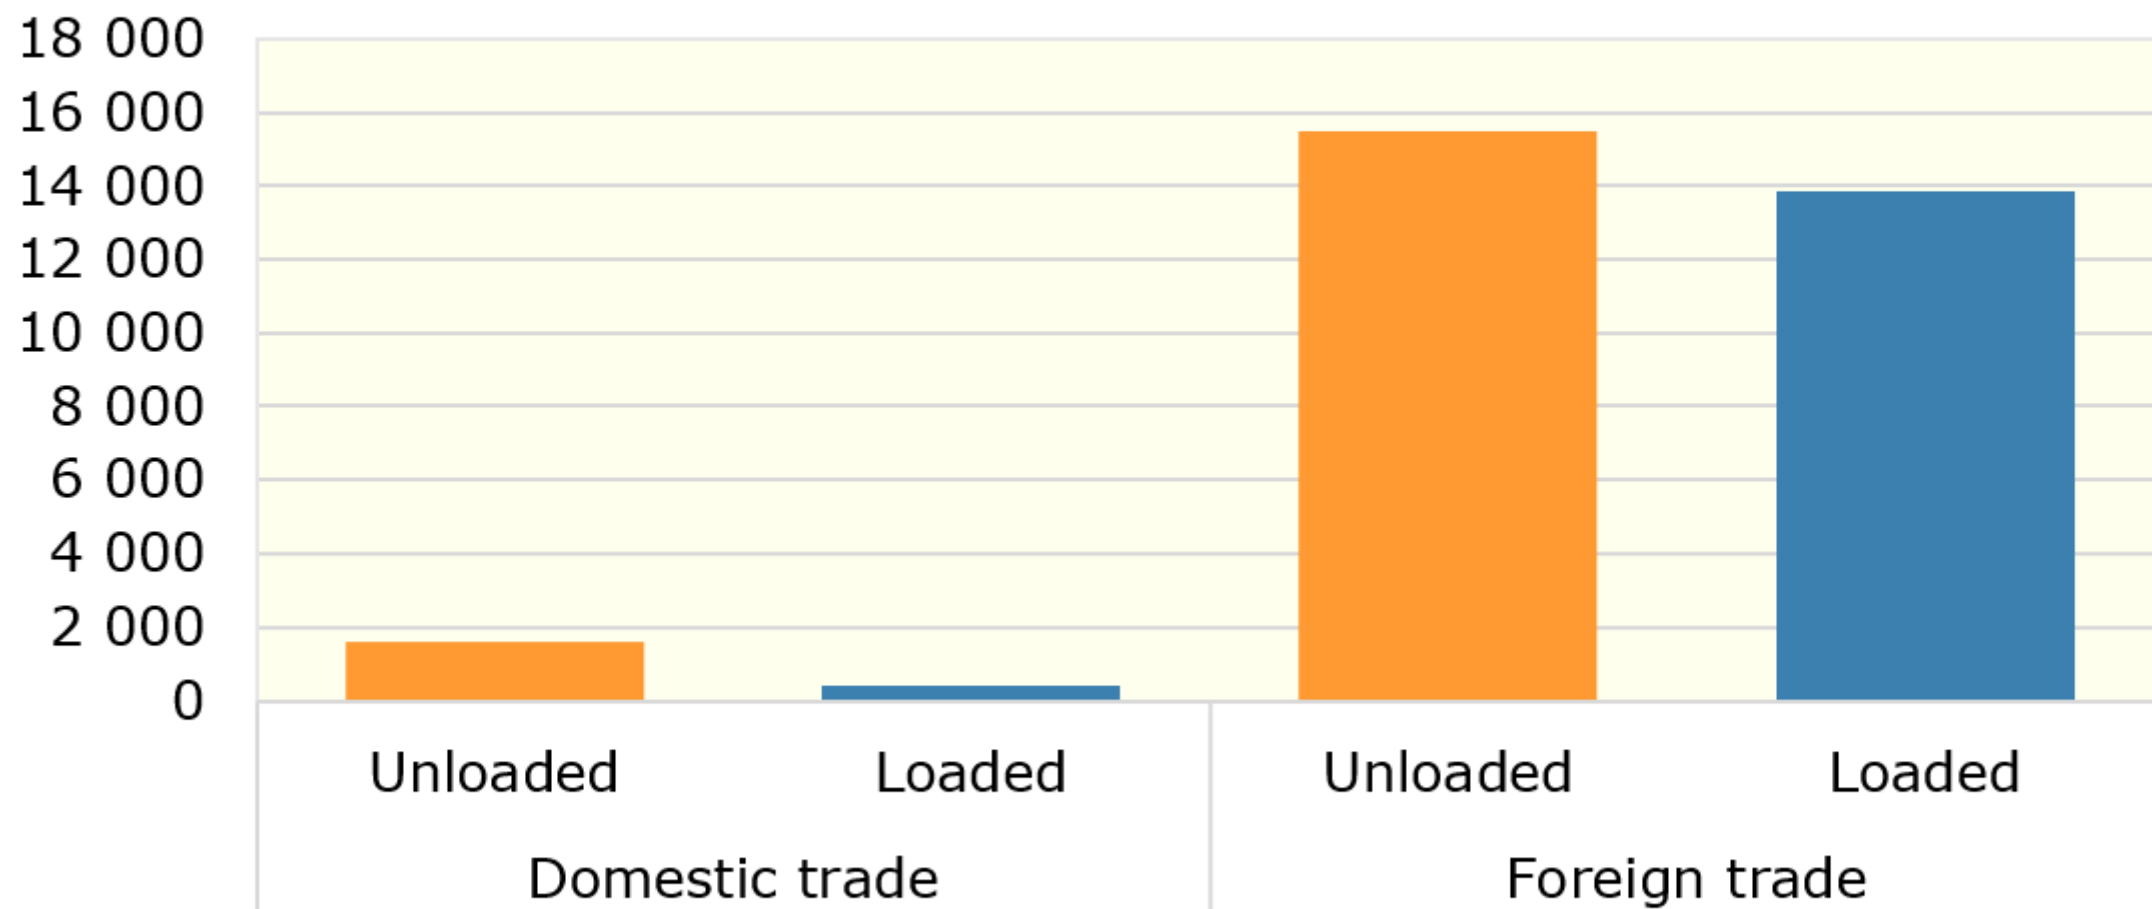

Shipping 2020

Skåne County, 1 000 tonnes

Source: Transportföretagen, Swedish Ports

© Pantzare Information AB