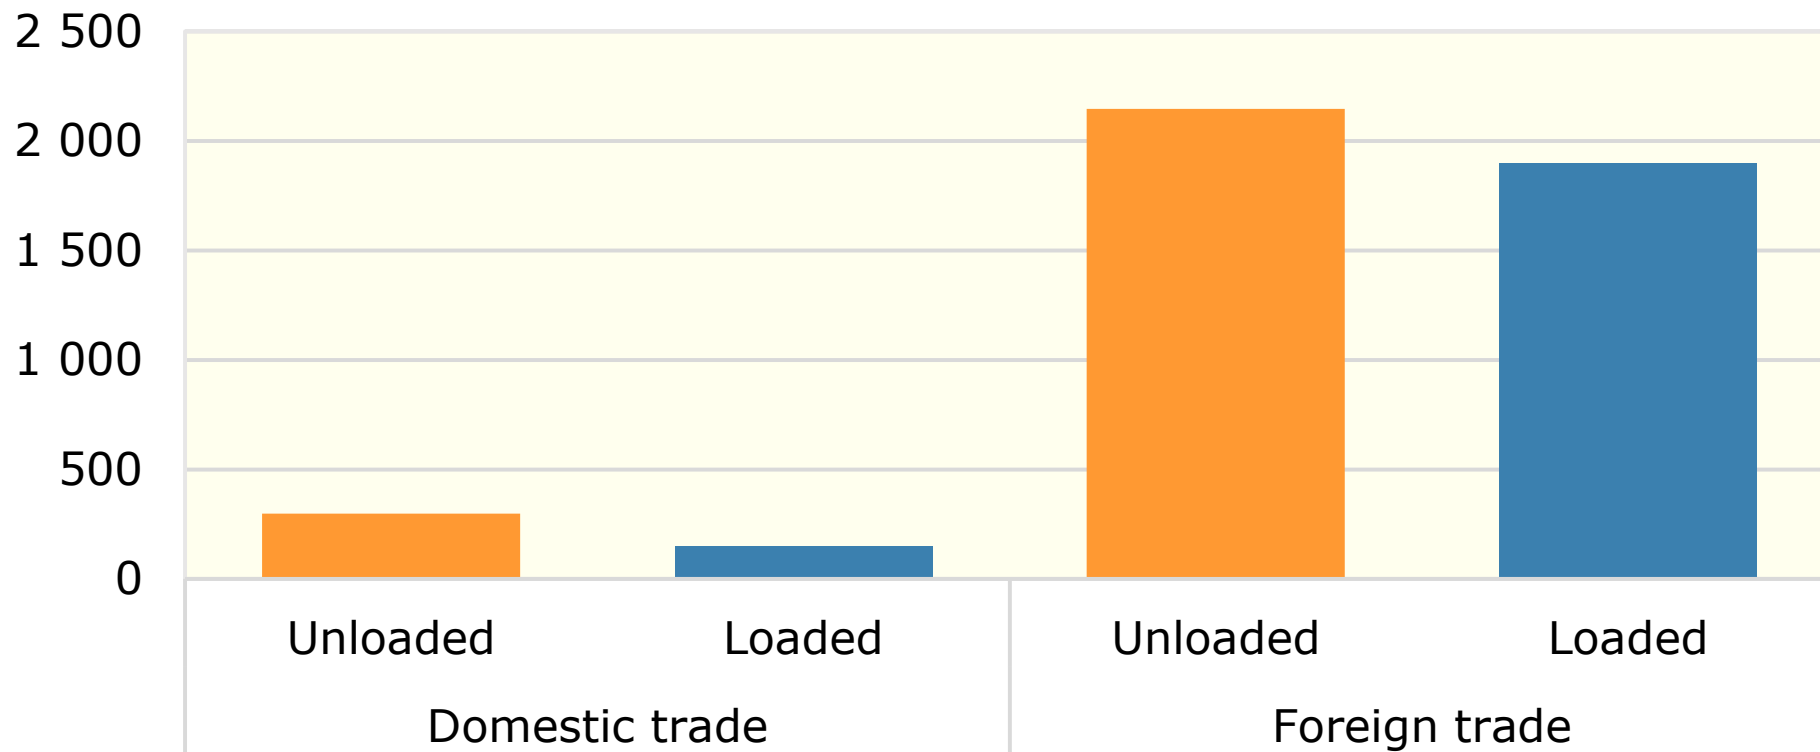

## Shipping 2024

*Halland County, 1 000 tonnes*

Source: Transportföretagen, Swedish Ports

© Pantzare Information AB