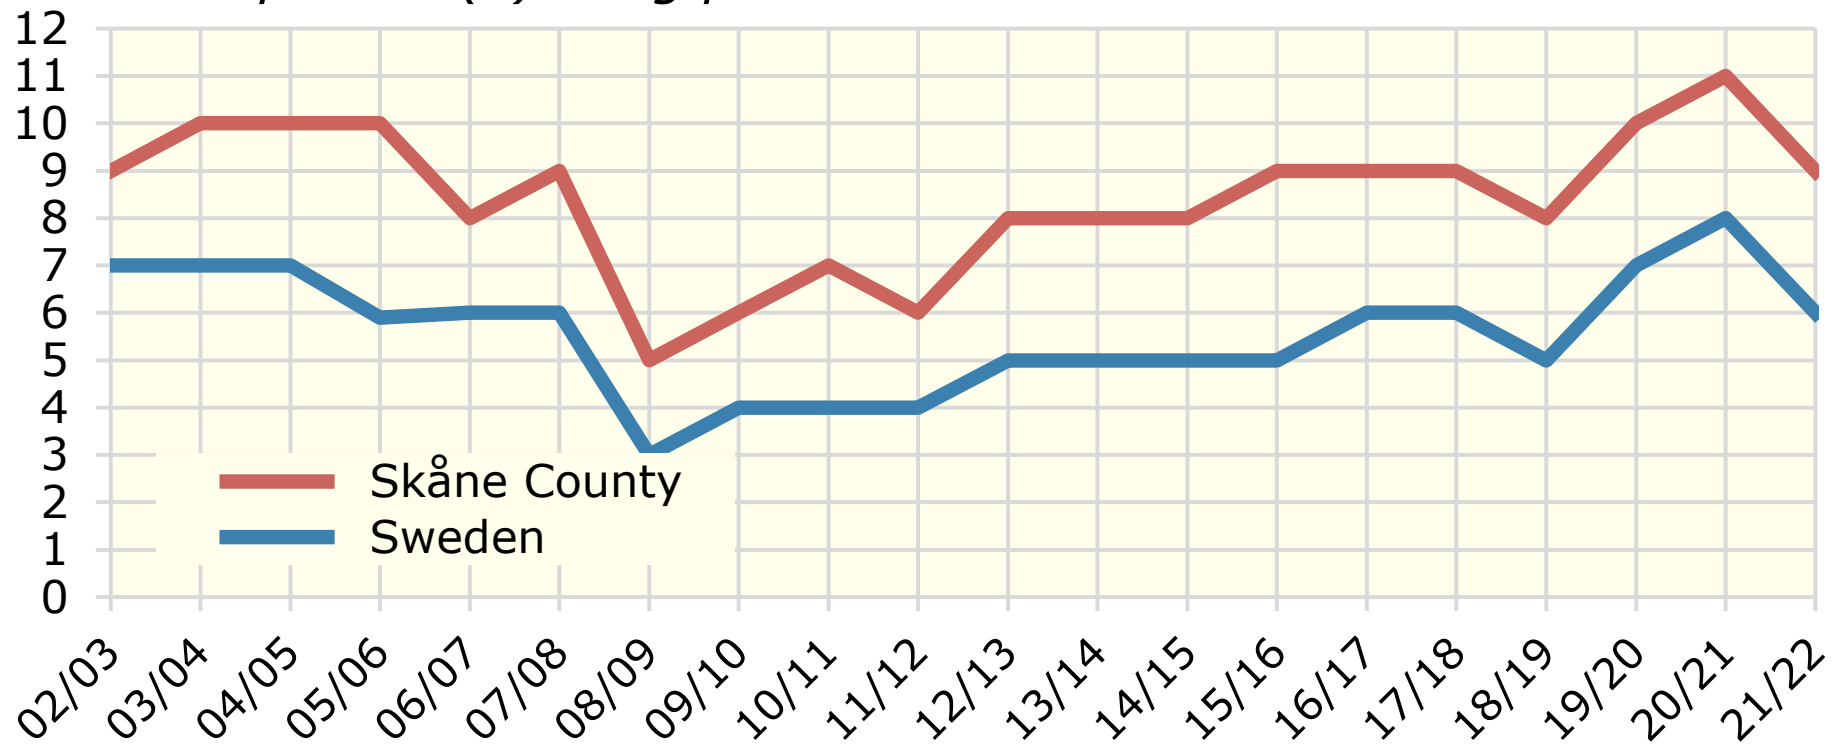

# Sales of fertilizers for agricultural and horticultural purposes in 2002/03 - 2021/22

*Phosphorus (P) in kg per hectare of utilized arable land.*

Source: Statistics Sweden

© Pantzare Information AB