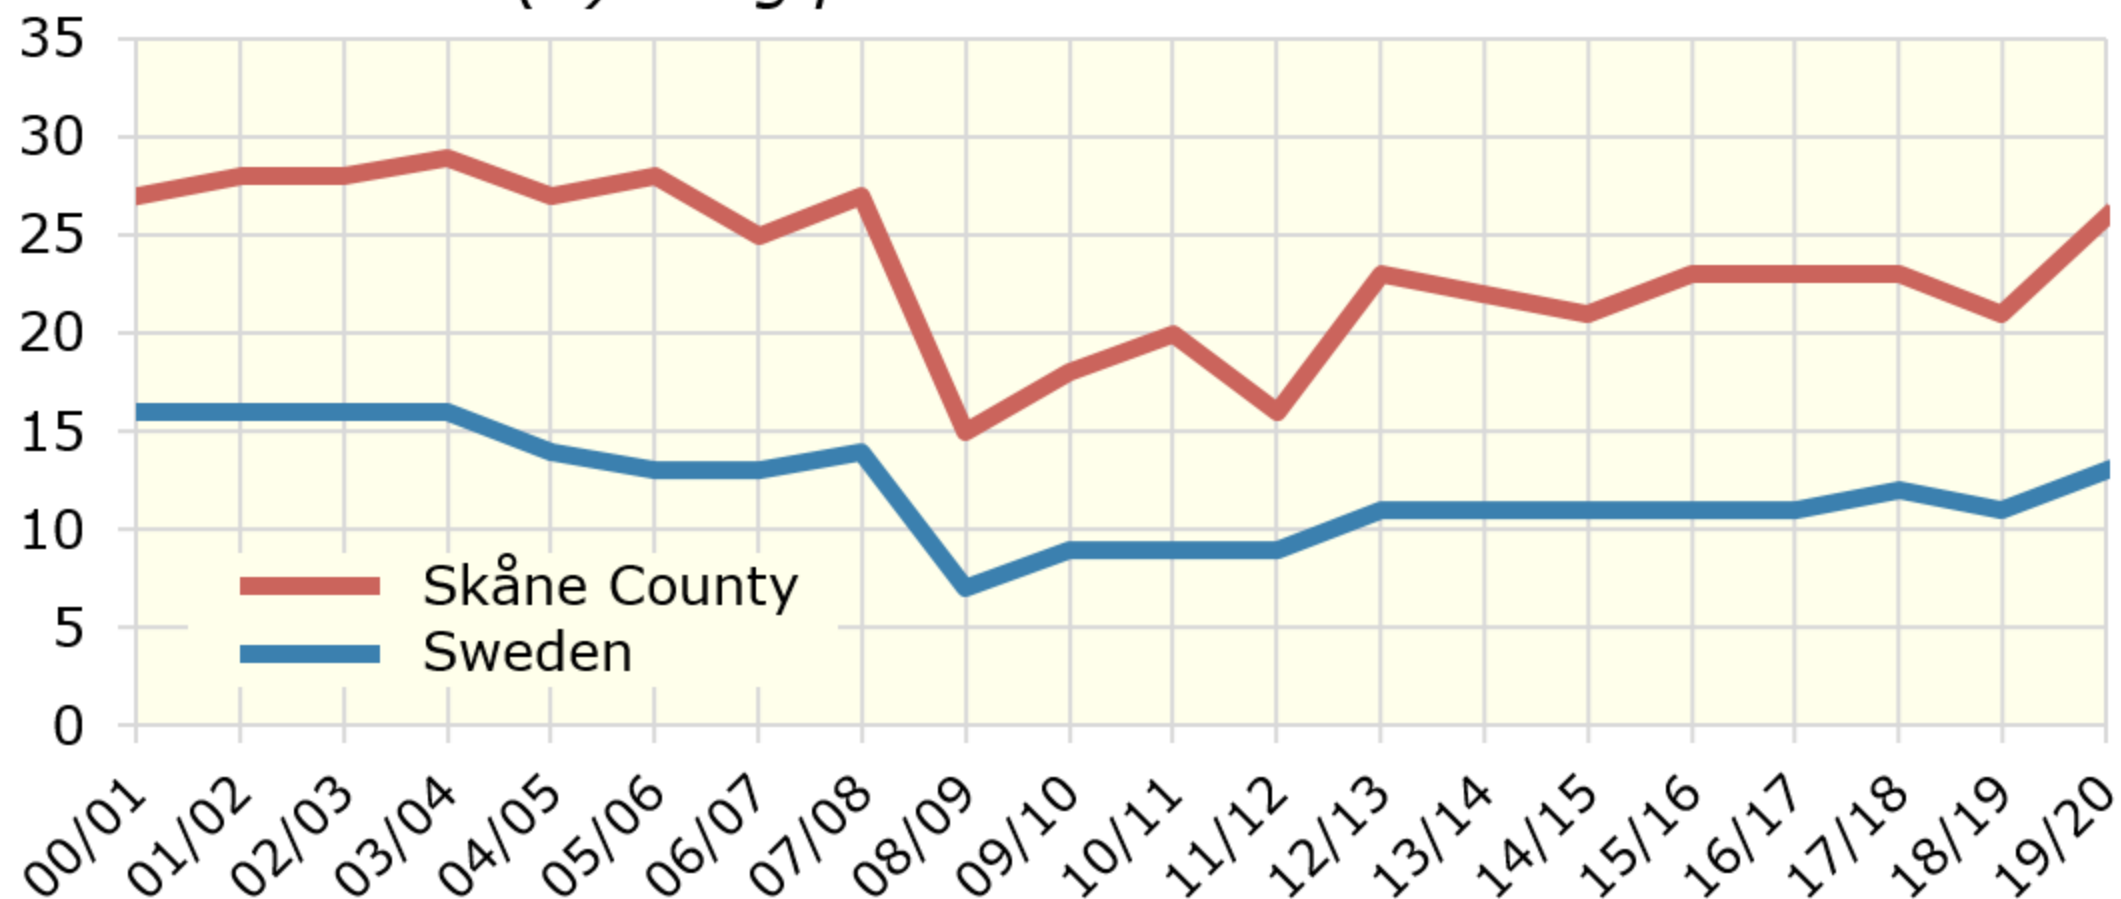

# Sales of fertilizers for agricultural and horticultural purposes in 2000/01 - 2019/20

*Potassium (K) in kg per hectare of utilized arable land.*

Source: Statistics Sweden

© Pantzare Information AB