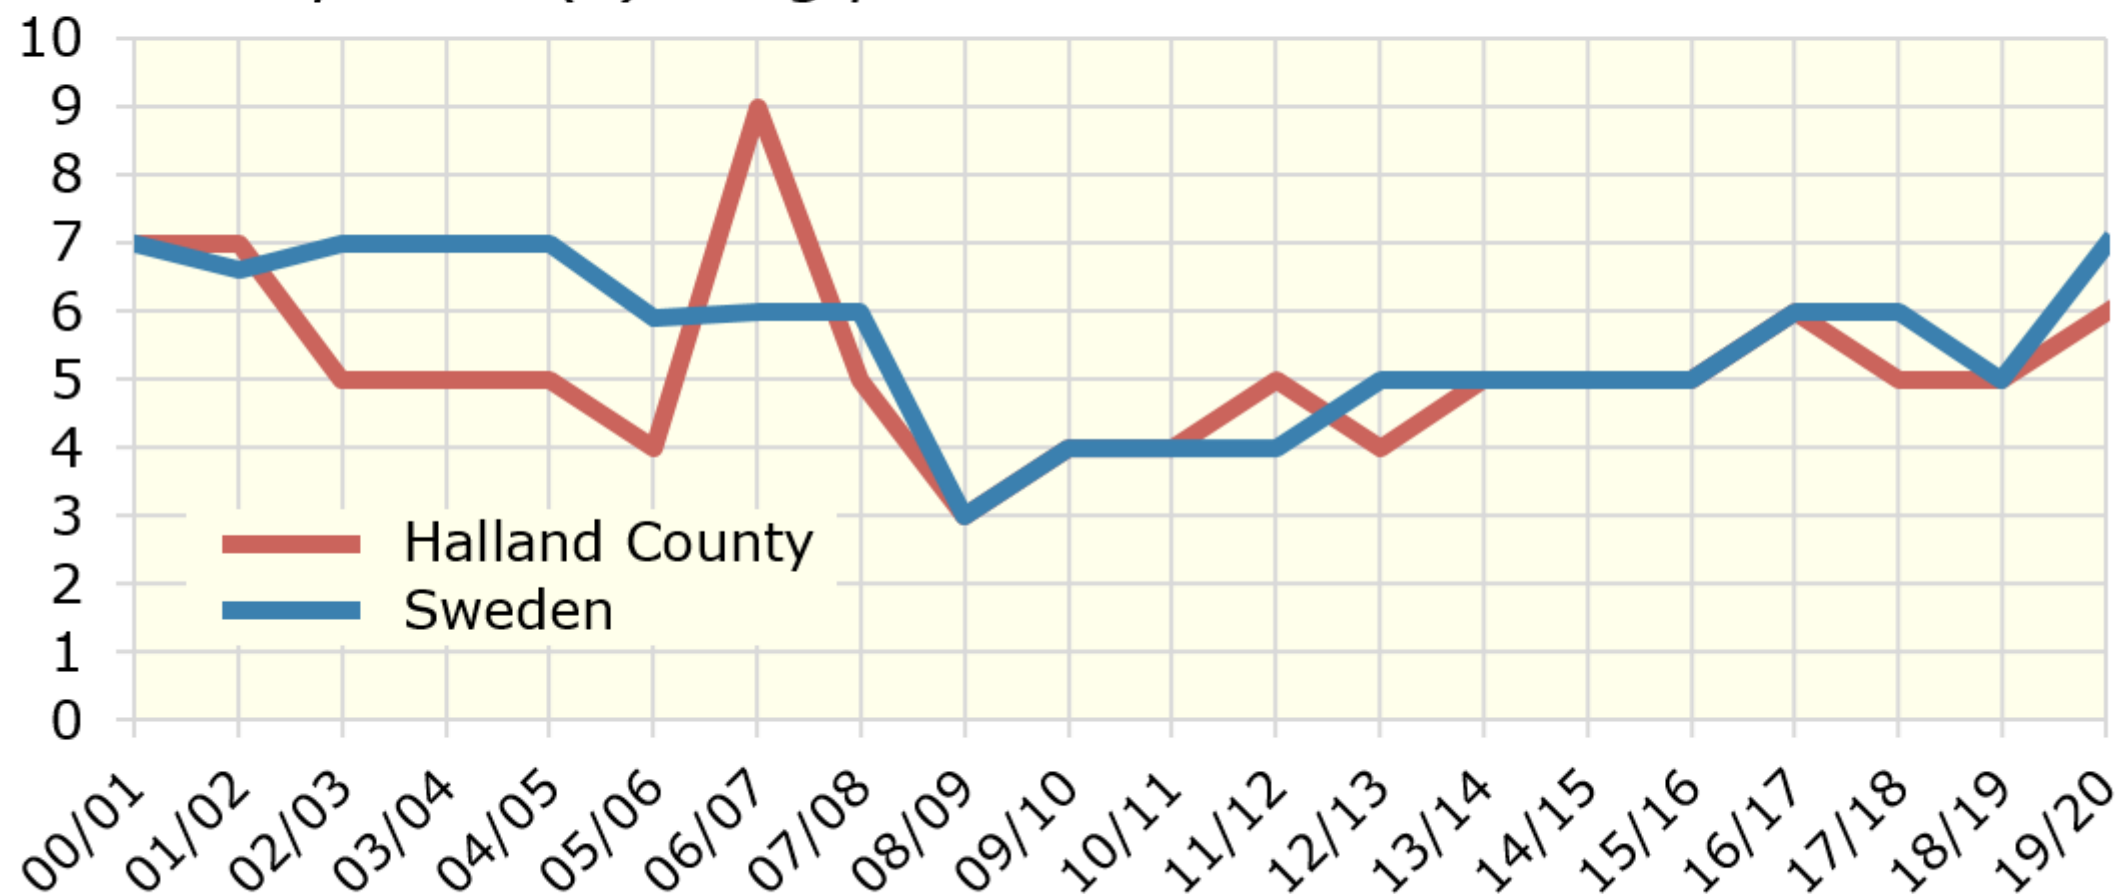

Sales of fertilizers for agricultural and horticultural purposes in 2000/01 - 2019/20

Phosphorus (P) in kg per hectare of utilized arable land.

Source: Statistics Sweden

© Pantzare Information AB