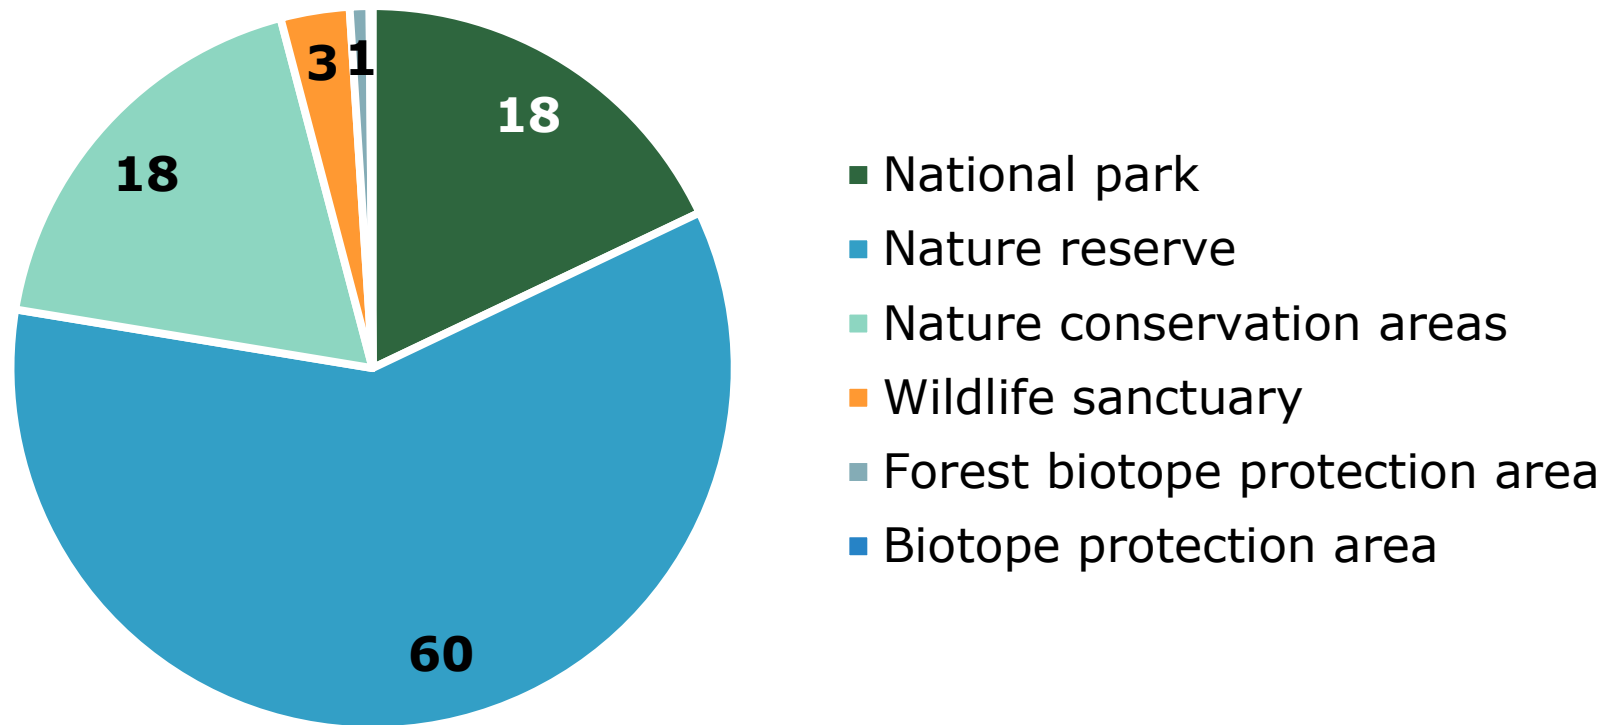

Protected areas 2022-12-31 *Västra Götaland County, per cent*

Source: Statistics Sweden

© Pantzare Information AB