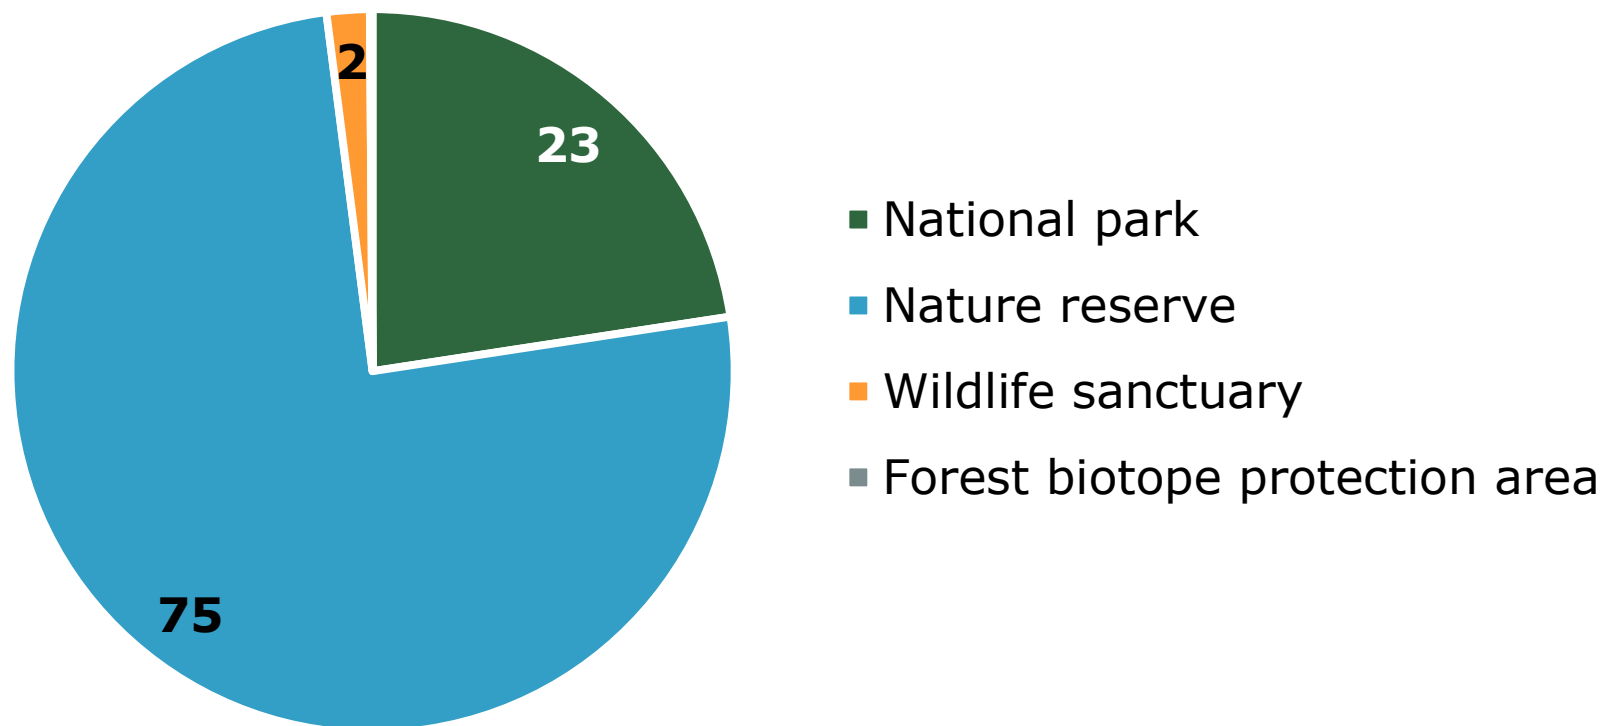

## Protected areas 2022-12-31 *Norrbottnen County, per cent*

Source: Statistics Sweden

© Pantzare Information AB