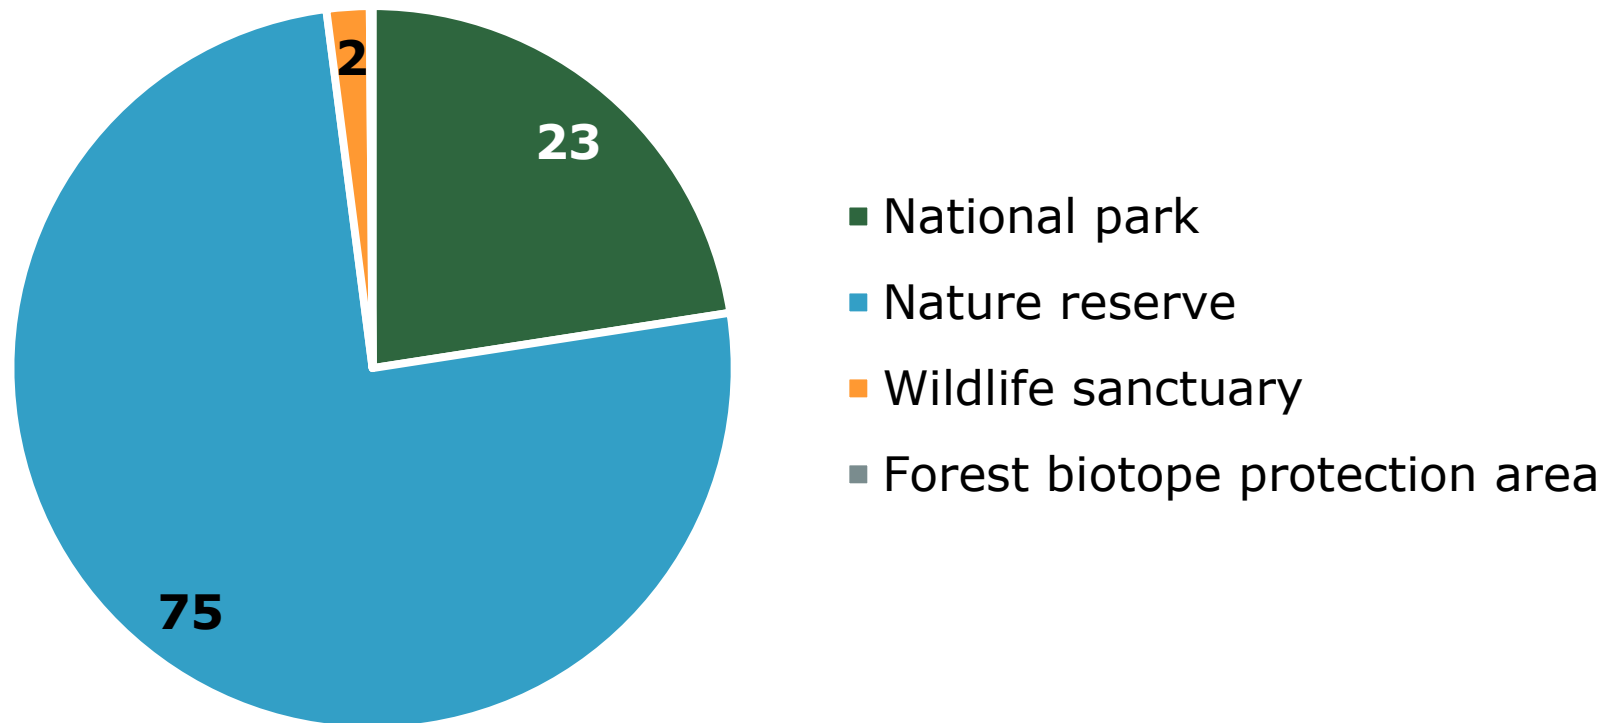

## Protected areas 2023-12-31 *Norrbottnen County, per cent*

Source: Statistics Sweden

© Pantzare Information AB