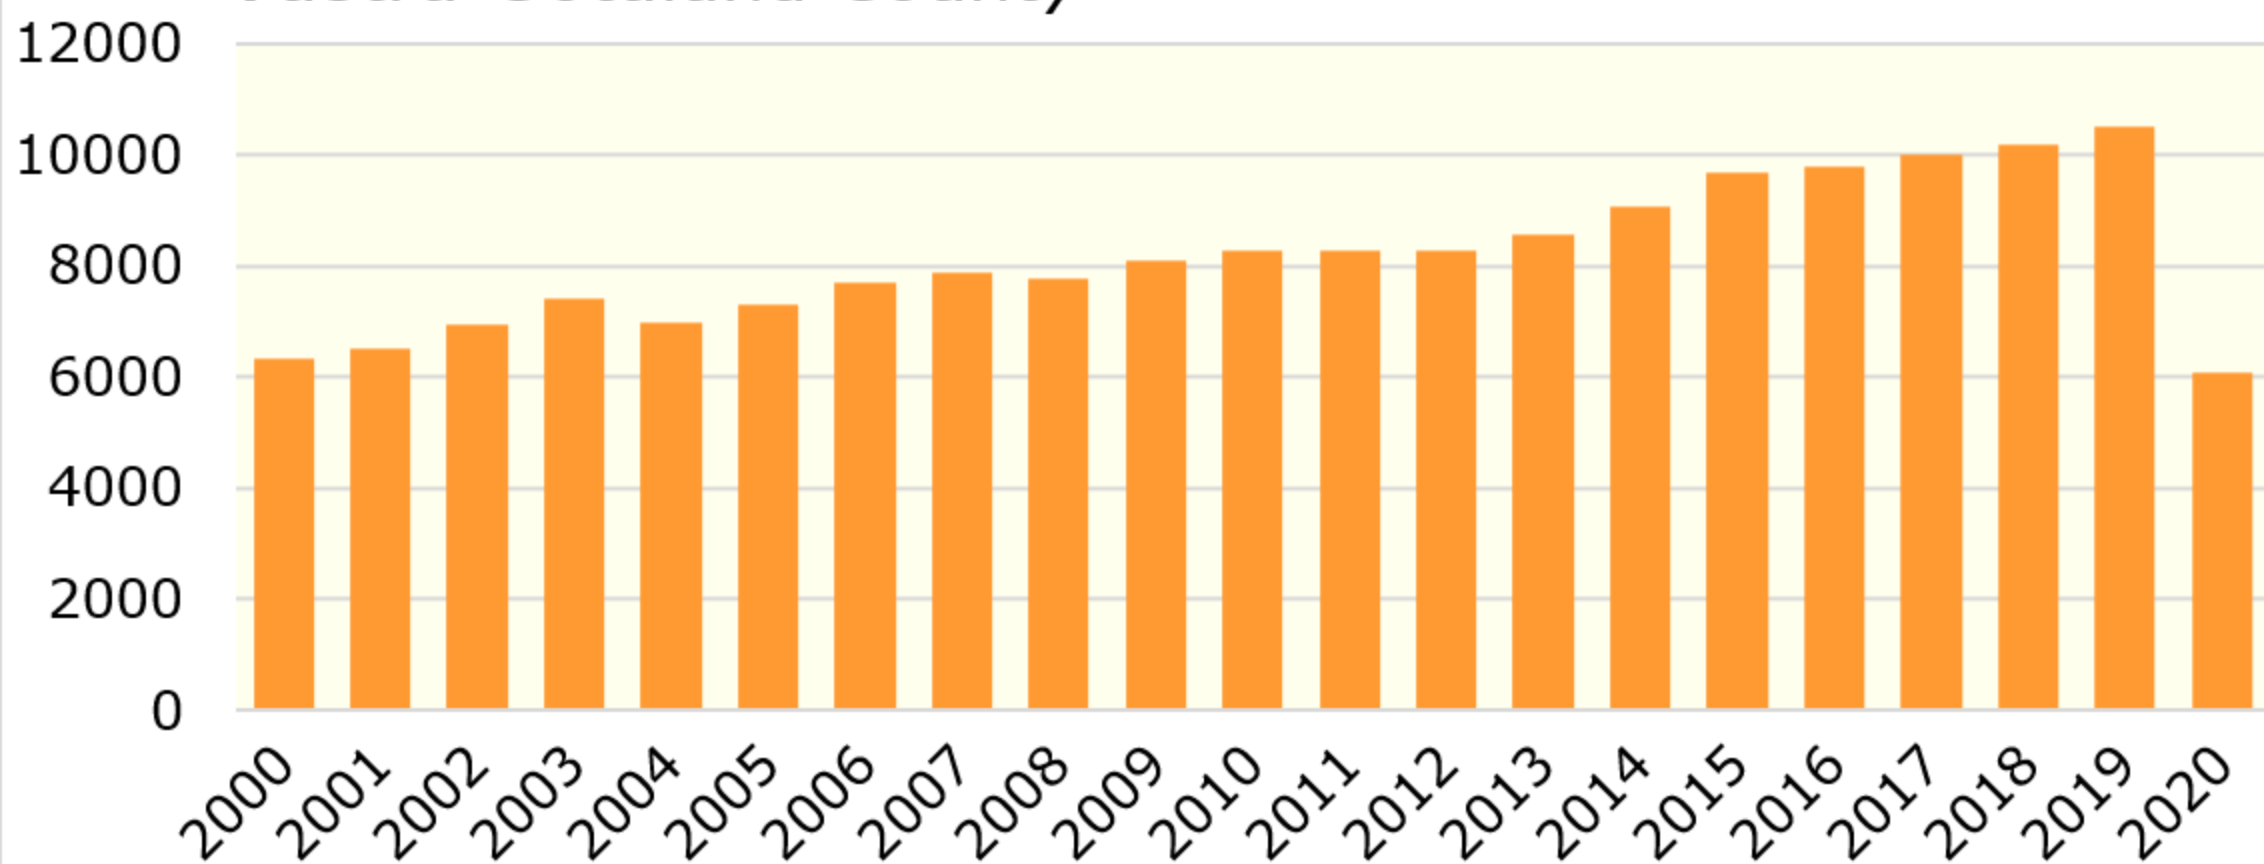

Nights spent in hotels, holiday villages, youth hostels and campsites in 2000-2020. Thousands  
*Västra Götaland County*

Source: Statistics Sweden

© Pantzare Information AB