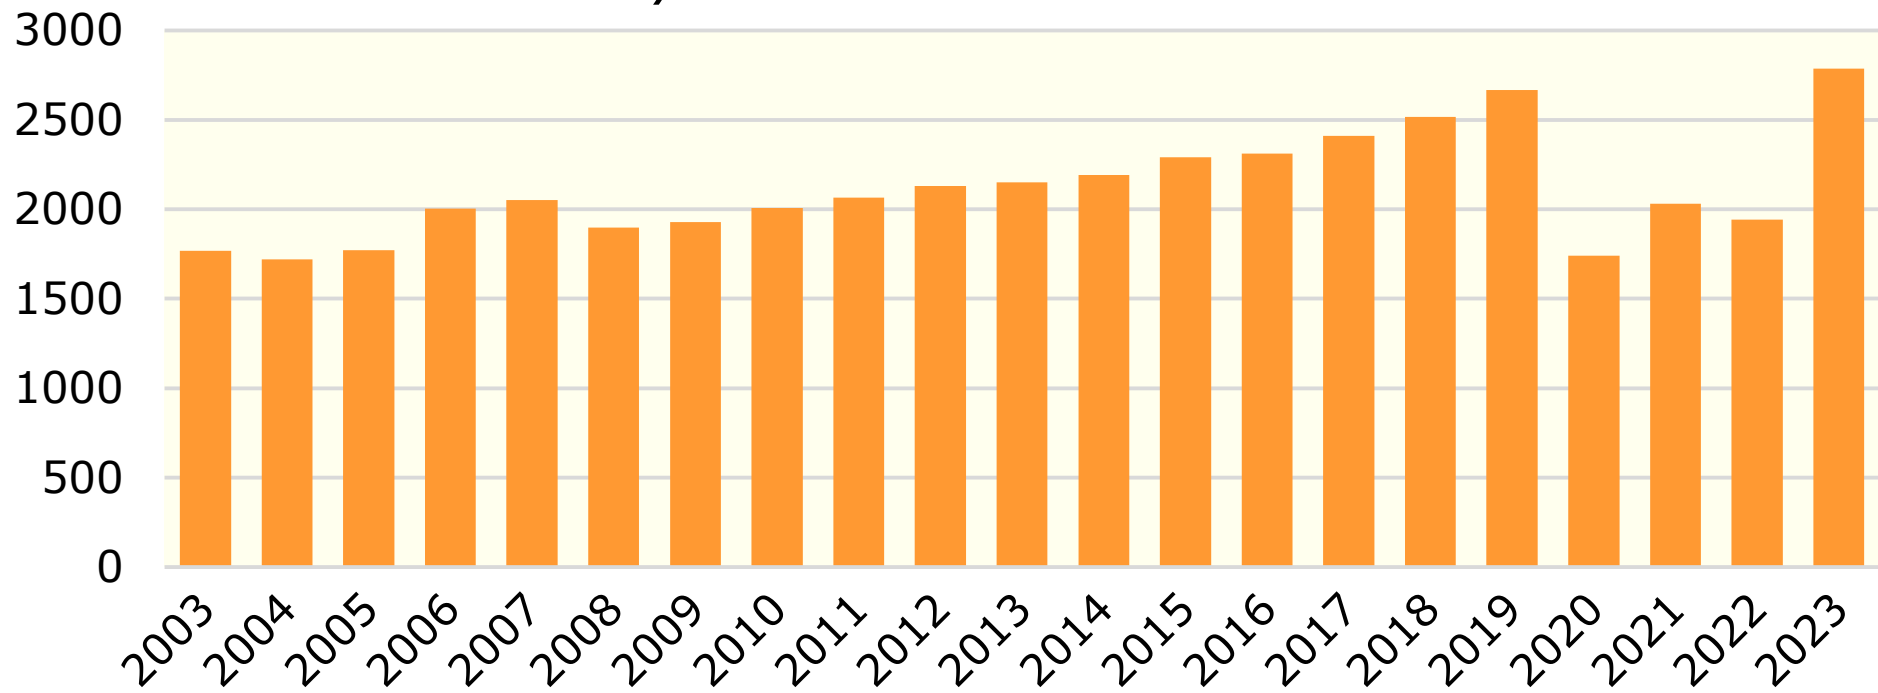

Nights spent in hotels, holiday villages, youth hostels and campsites in 2003-2023. Thousands  
*Norrbottnen County*

Source: The Swedish Agency for Economic and Regional Growth © Pantzare Information AB