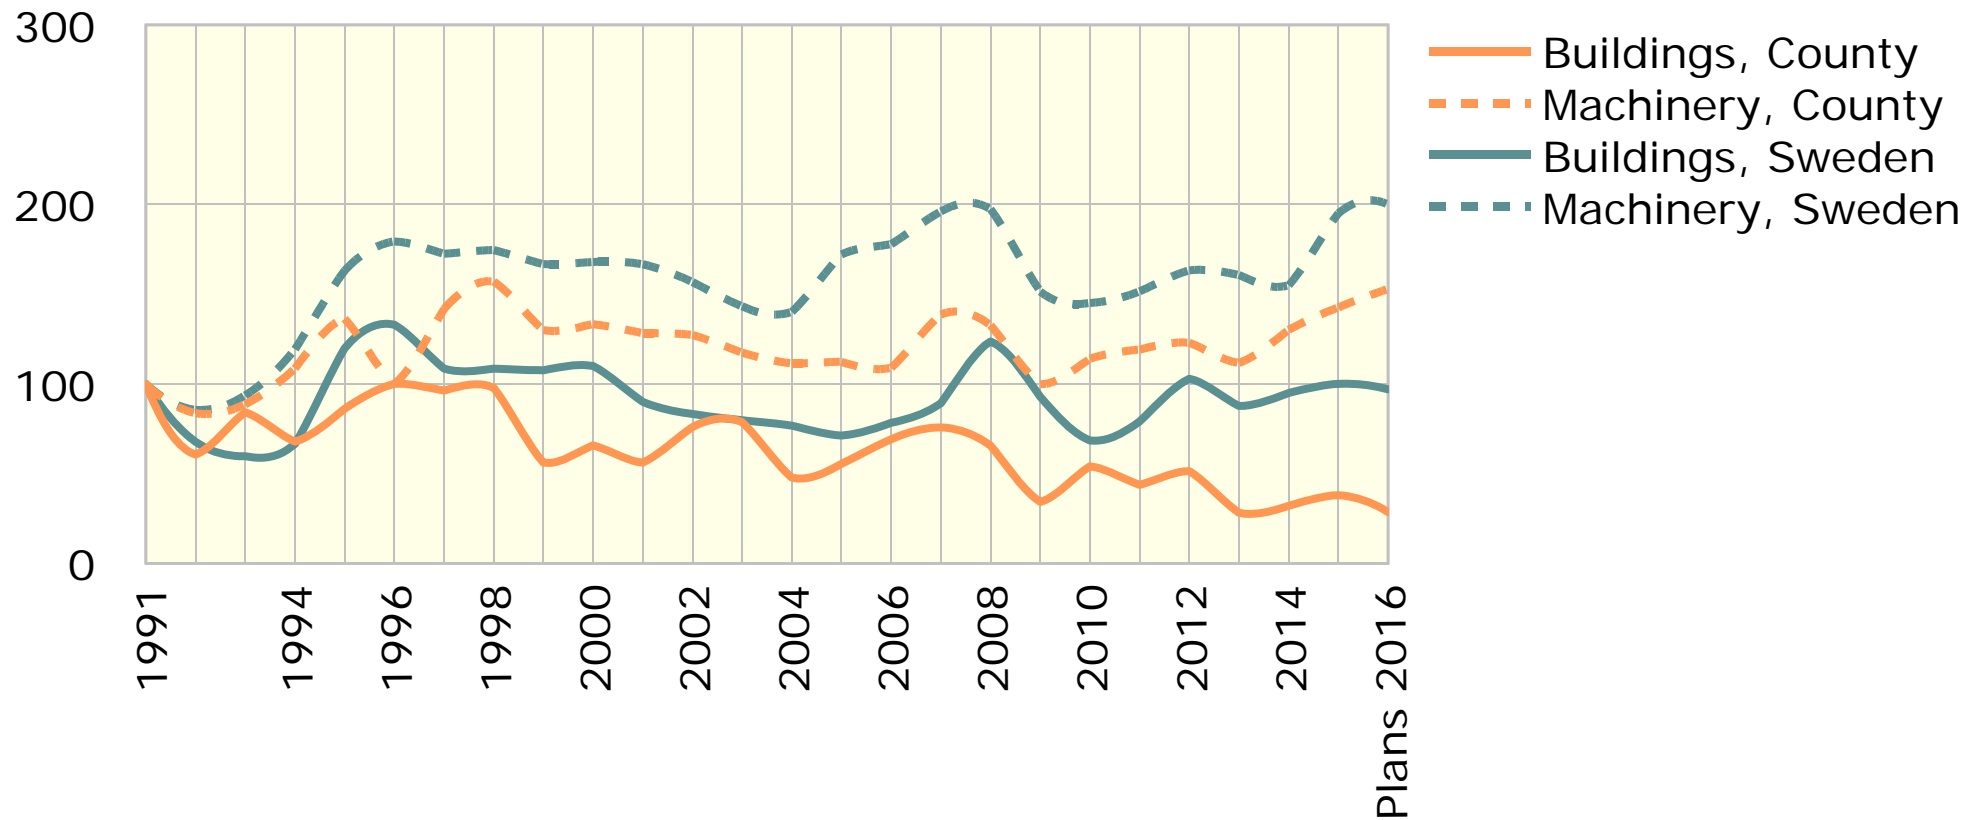

Investments in manufacturing in 1991-2016

Skåne County, Index year 1991=100

Source: Statistics Sweden

© Pantzare Information AB