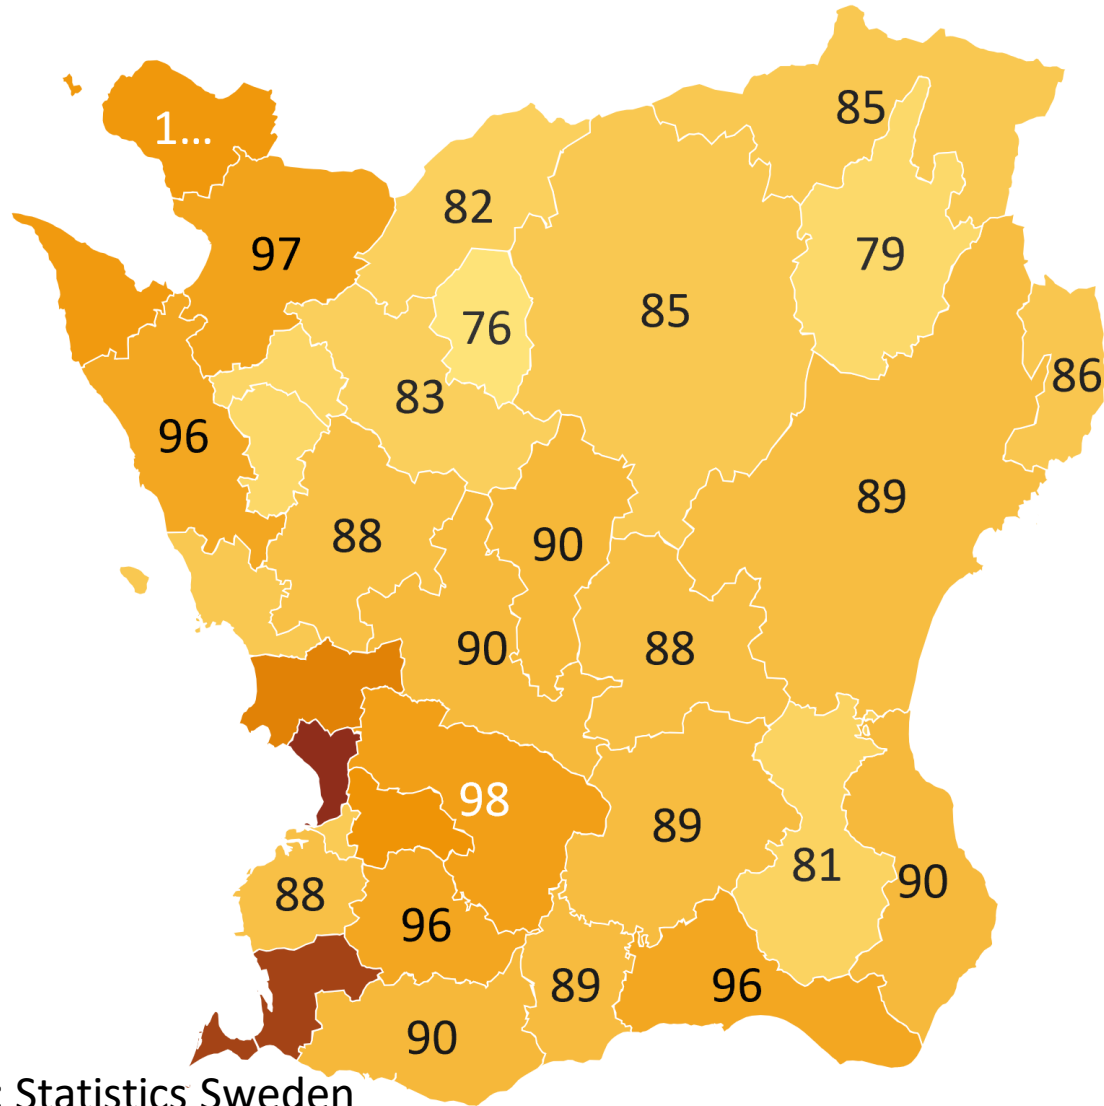

# Tax base 2024. *Skåne County*

Index Sweden=100

Source: Statistics Sweden

© Pantzare Information AB