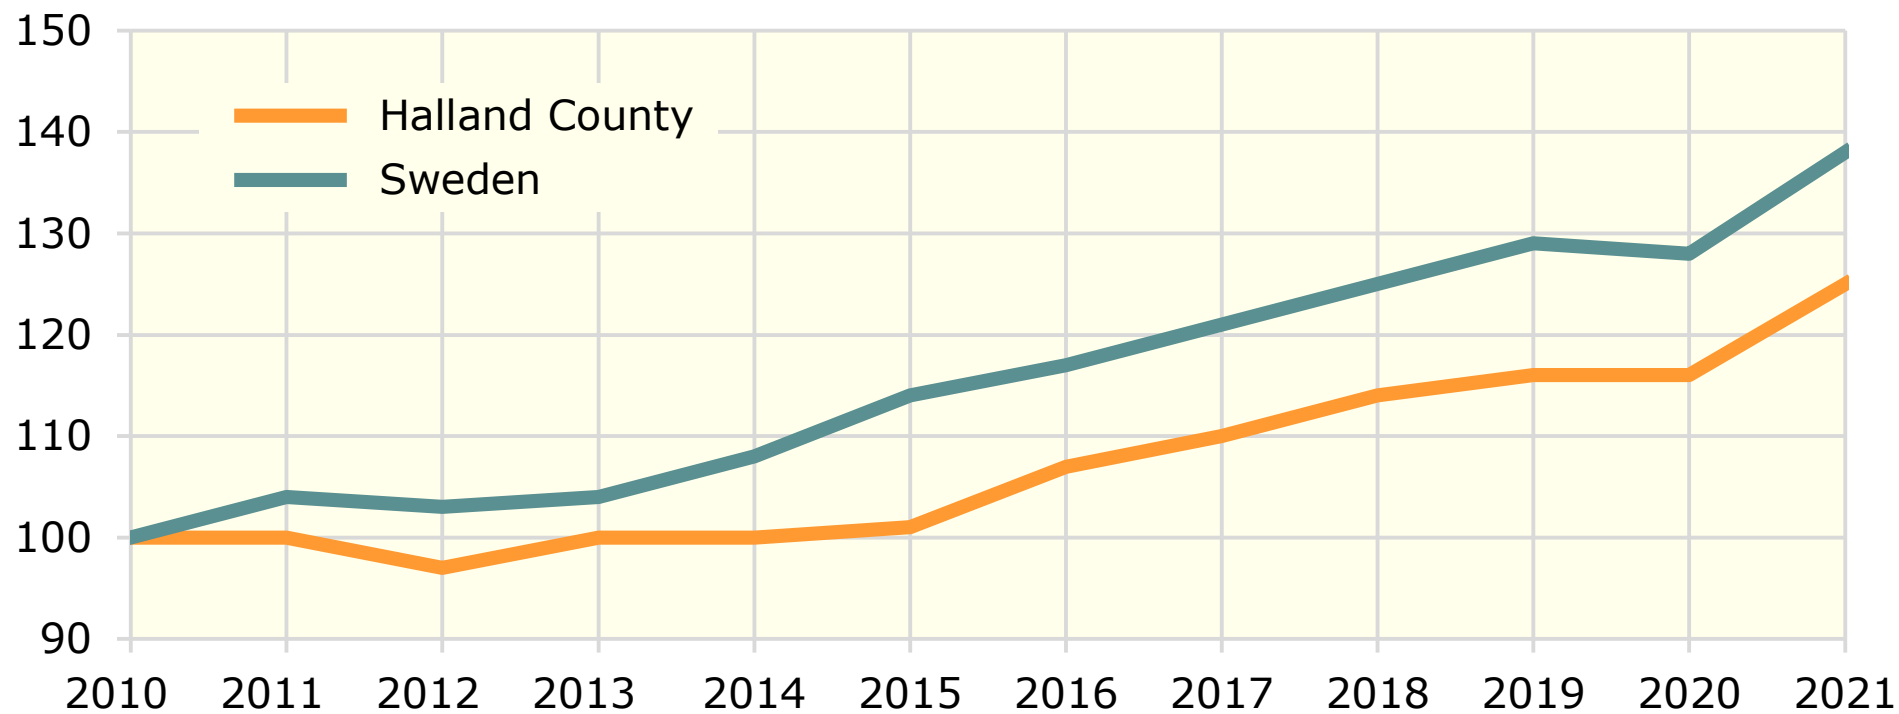

## Regional GDP per inhabitant 2010-2021. *Index year 2010=100*

Source: Statistics Sweden

© Pantzare Information AB