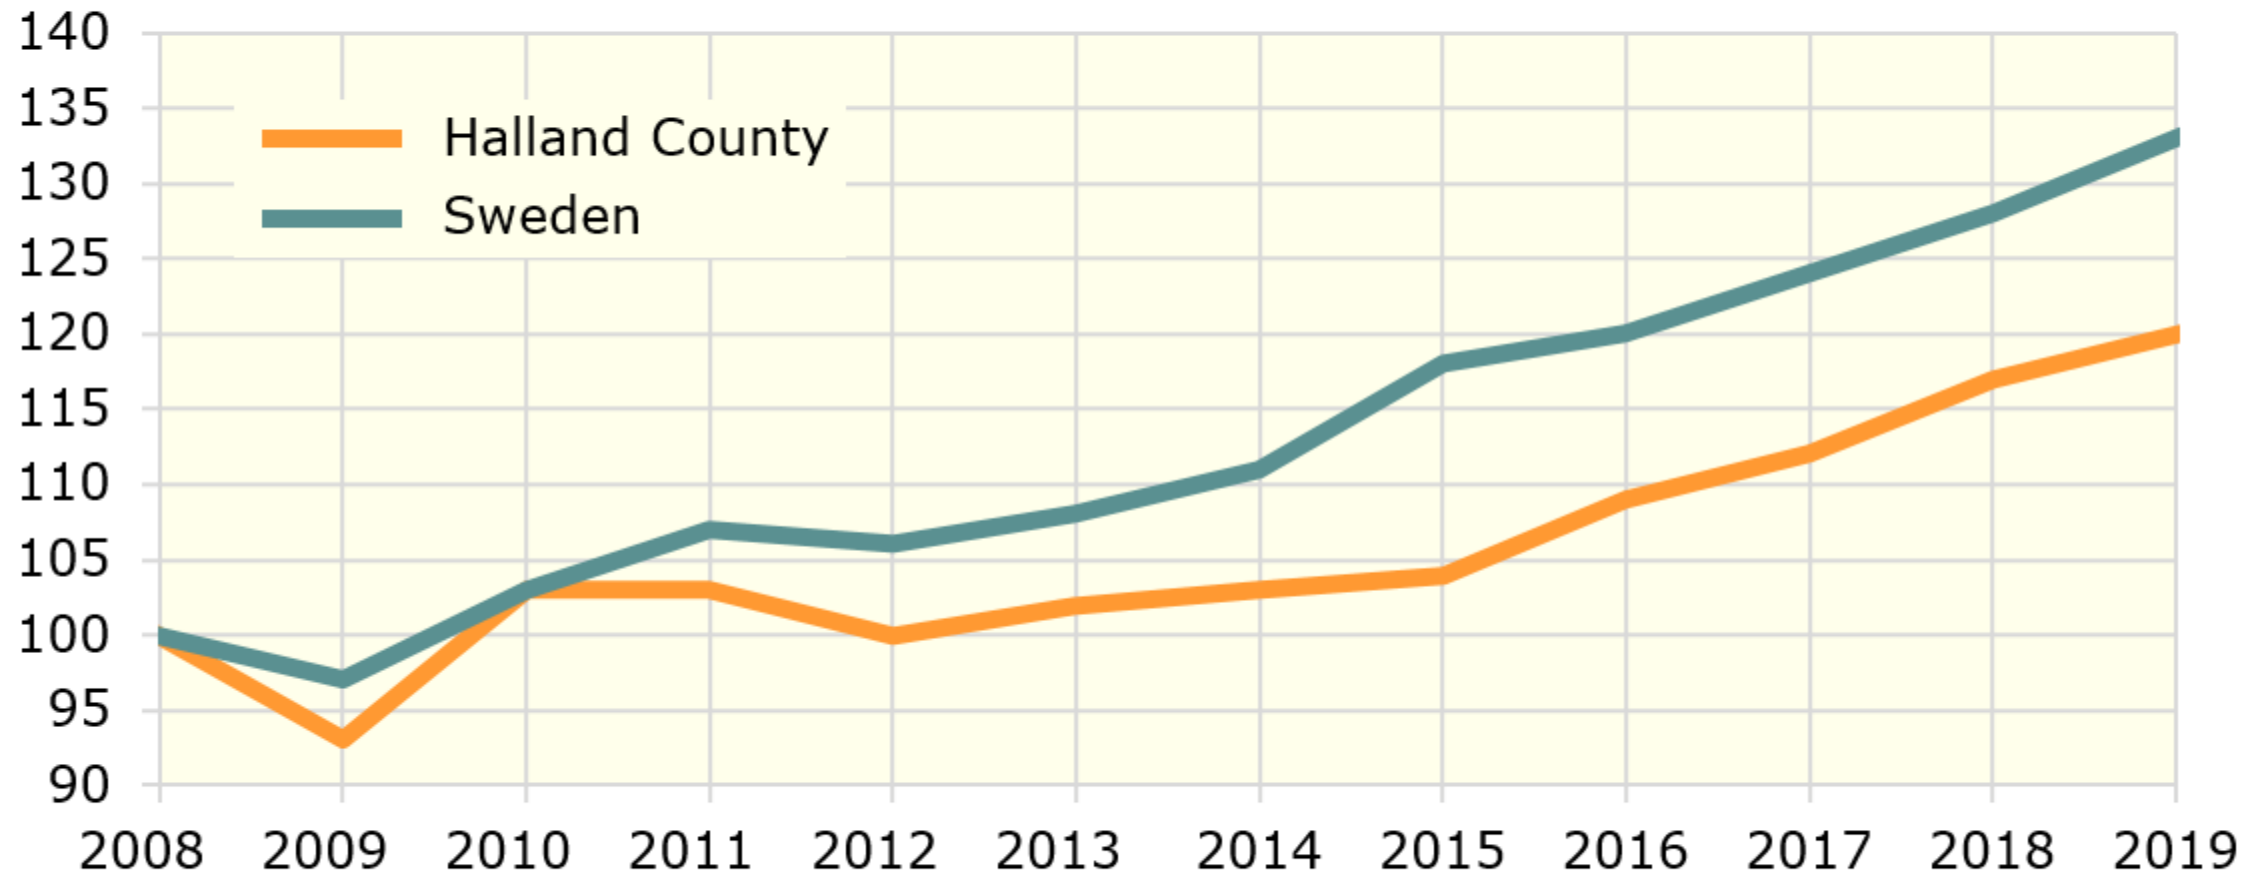

# Regional GDP per inhabitant 2008-2019.

*Index year 2008=100*

Source: Statistics Sweden

© Pantzare Information AB