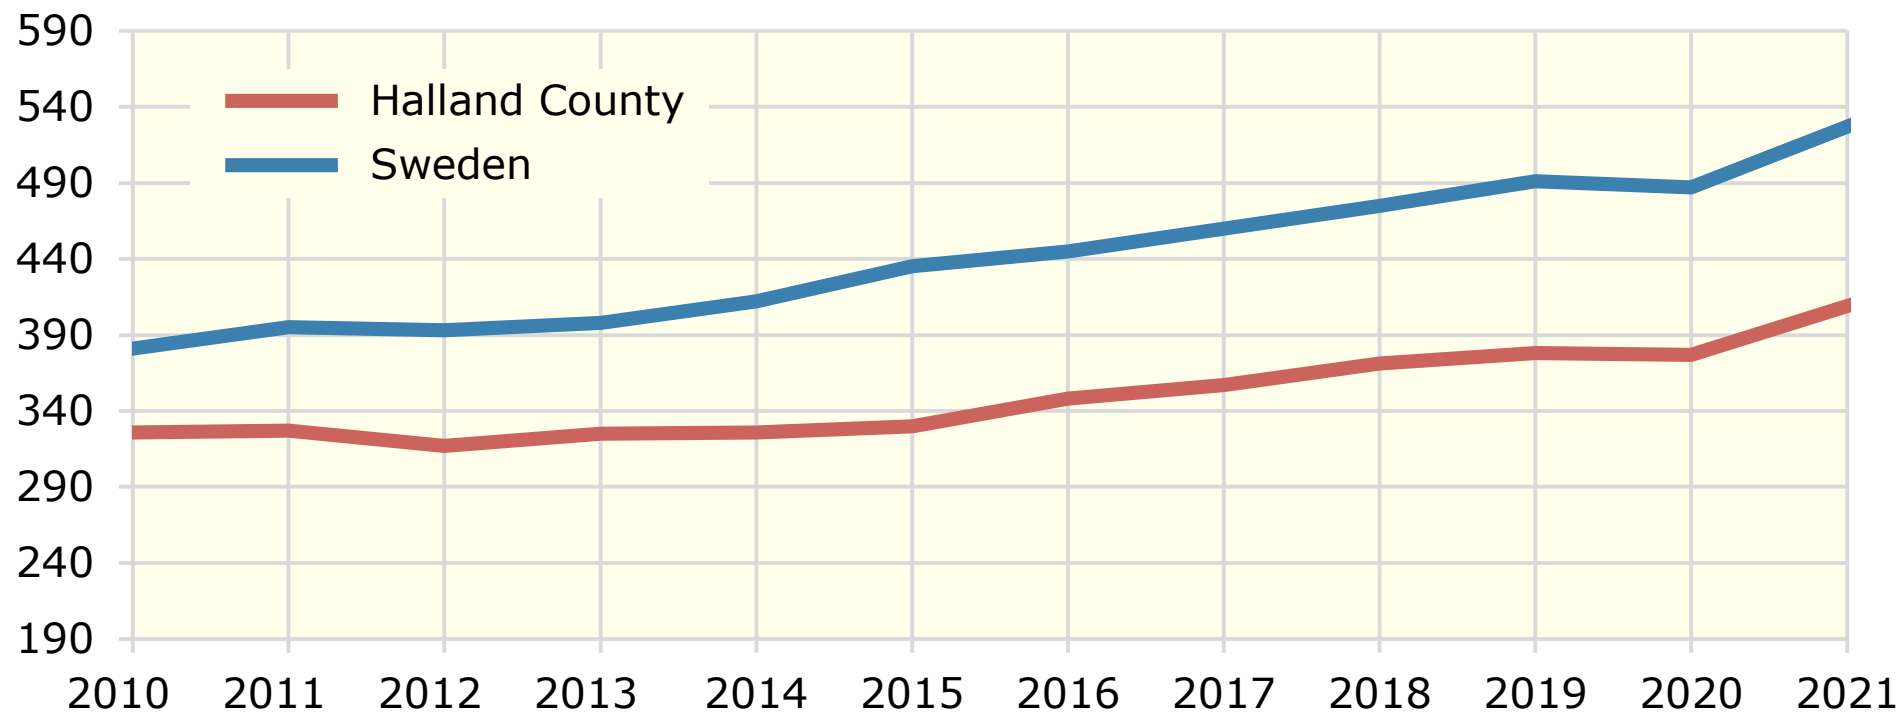

## Regional GDP per inhabitant 2010-2021

*Thousand SEK*

Source: Statistics Sweden

© Pantzare Information AB