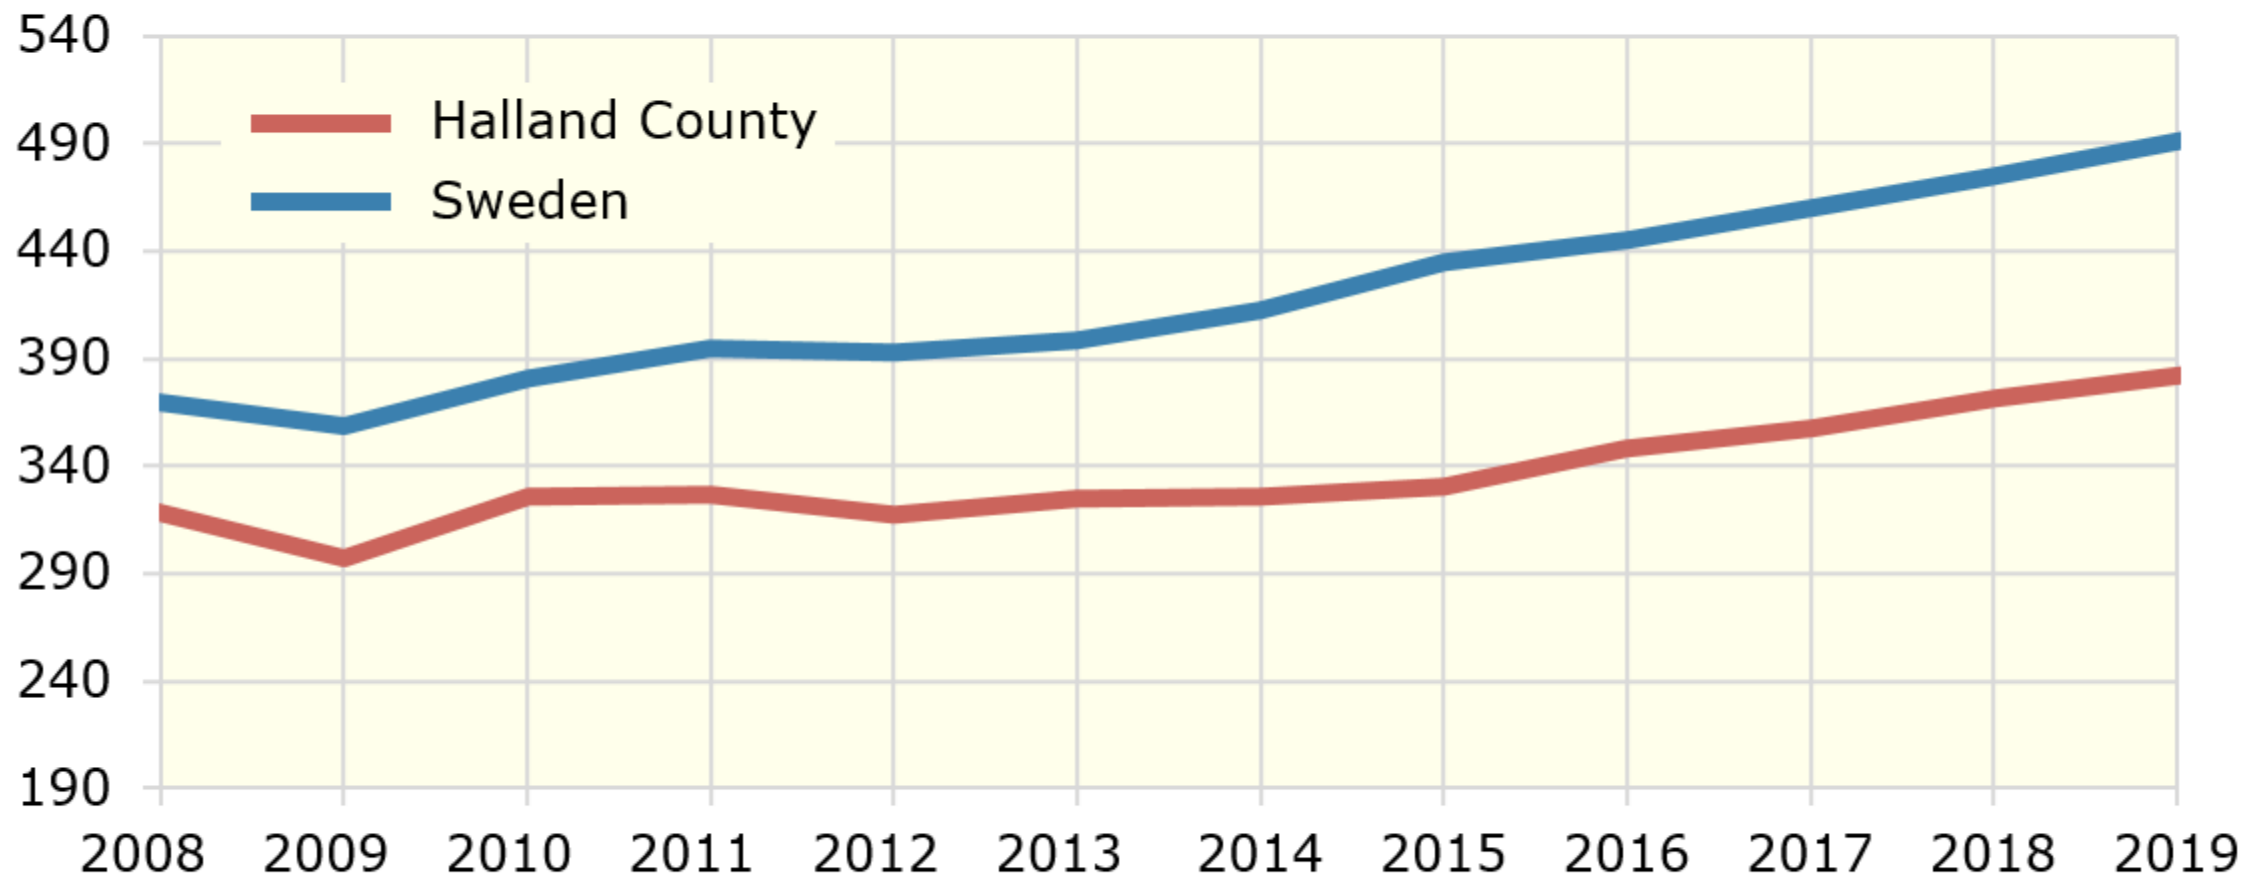

# Regional GDP per inhabitant 2008-2019

*Thousand SEK*

Source: Statistics Sweden

© Pantzare Information AB