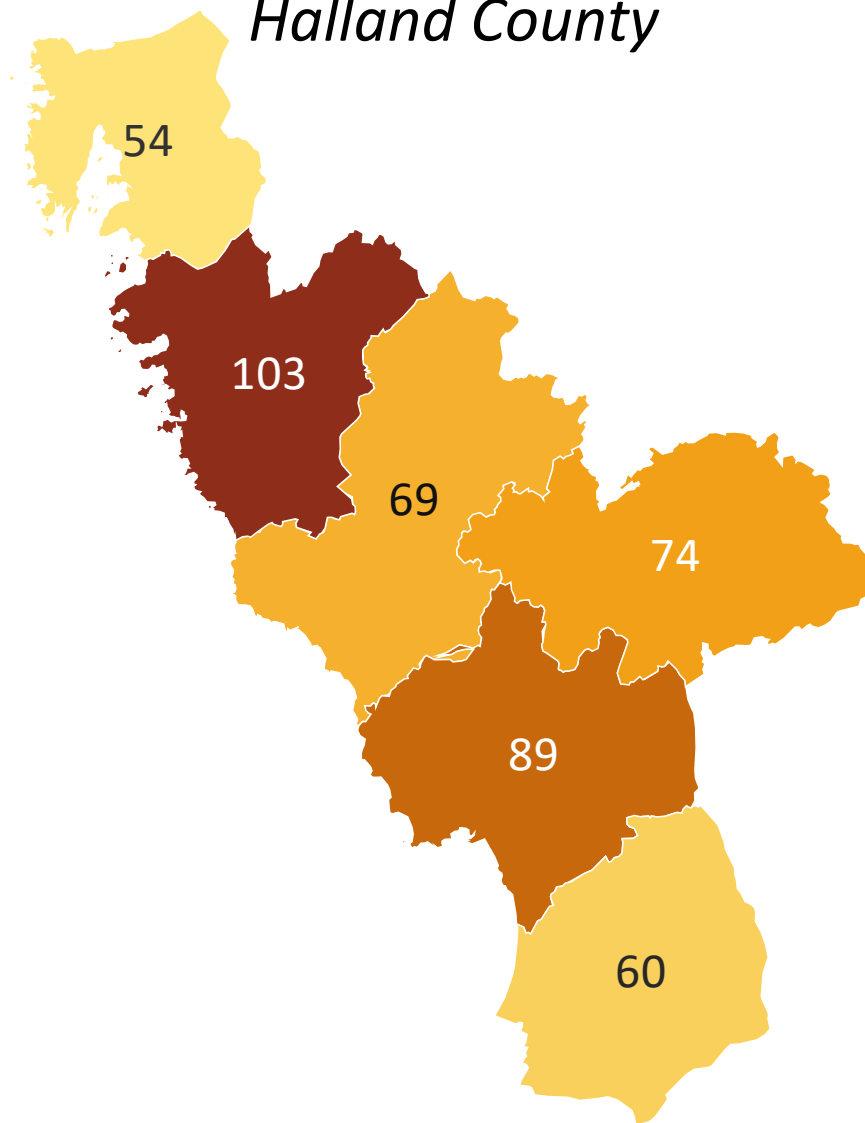

Regional GDP per inhabitant by municipality 2022.

Halland County

Index Sweden=100

103

79

54

Source: SCB

© Pantzare Information AB