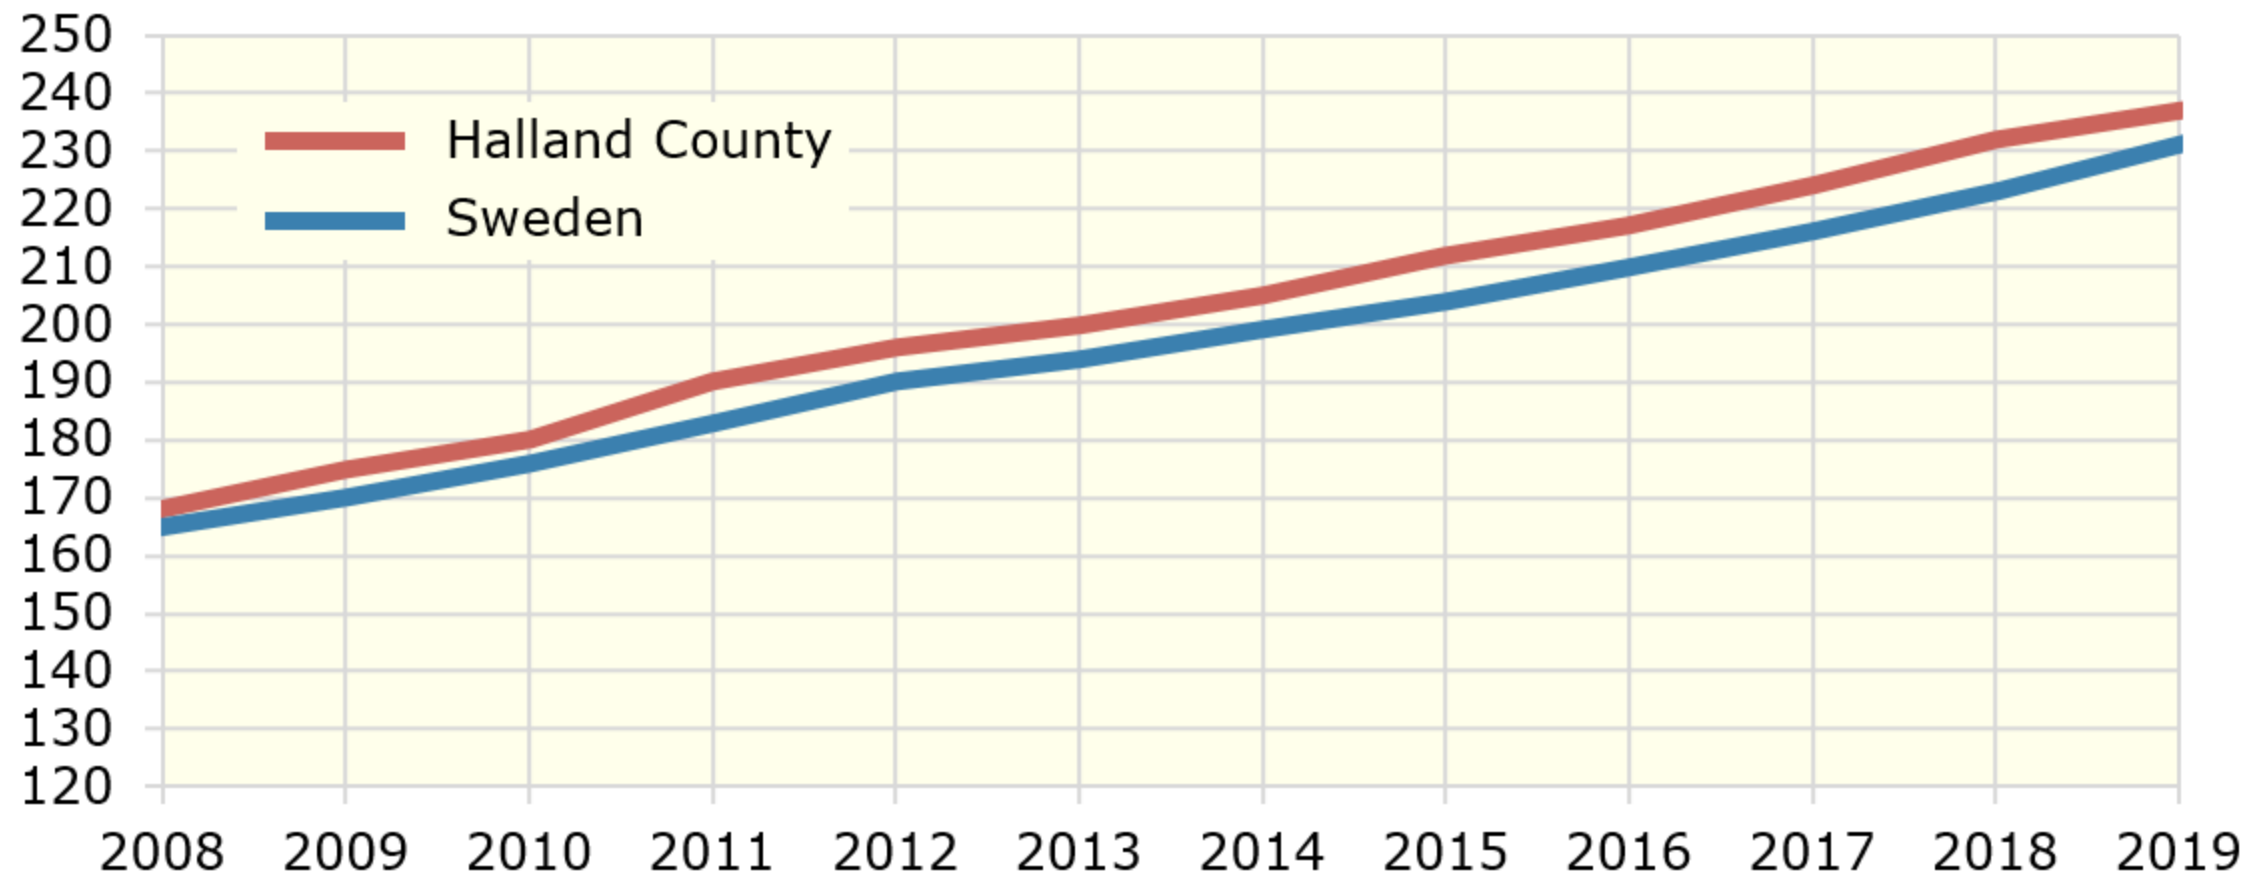

# Disposable income per inhabitant 2008-2019

*Thousand SEK*

Source: Statistics Sweden

© Pantzare Information AB