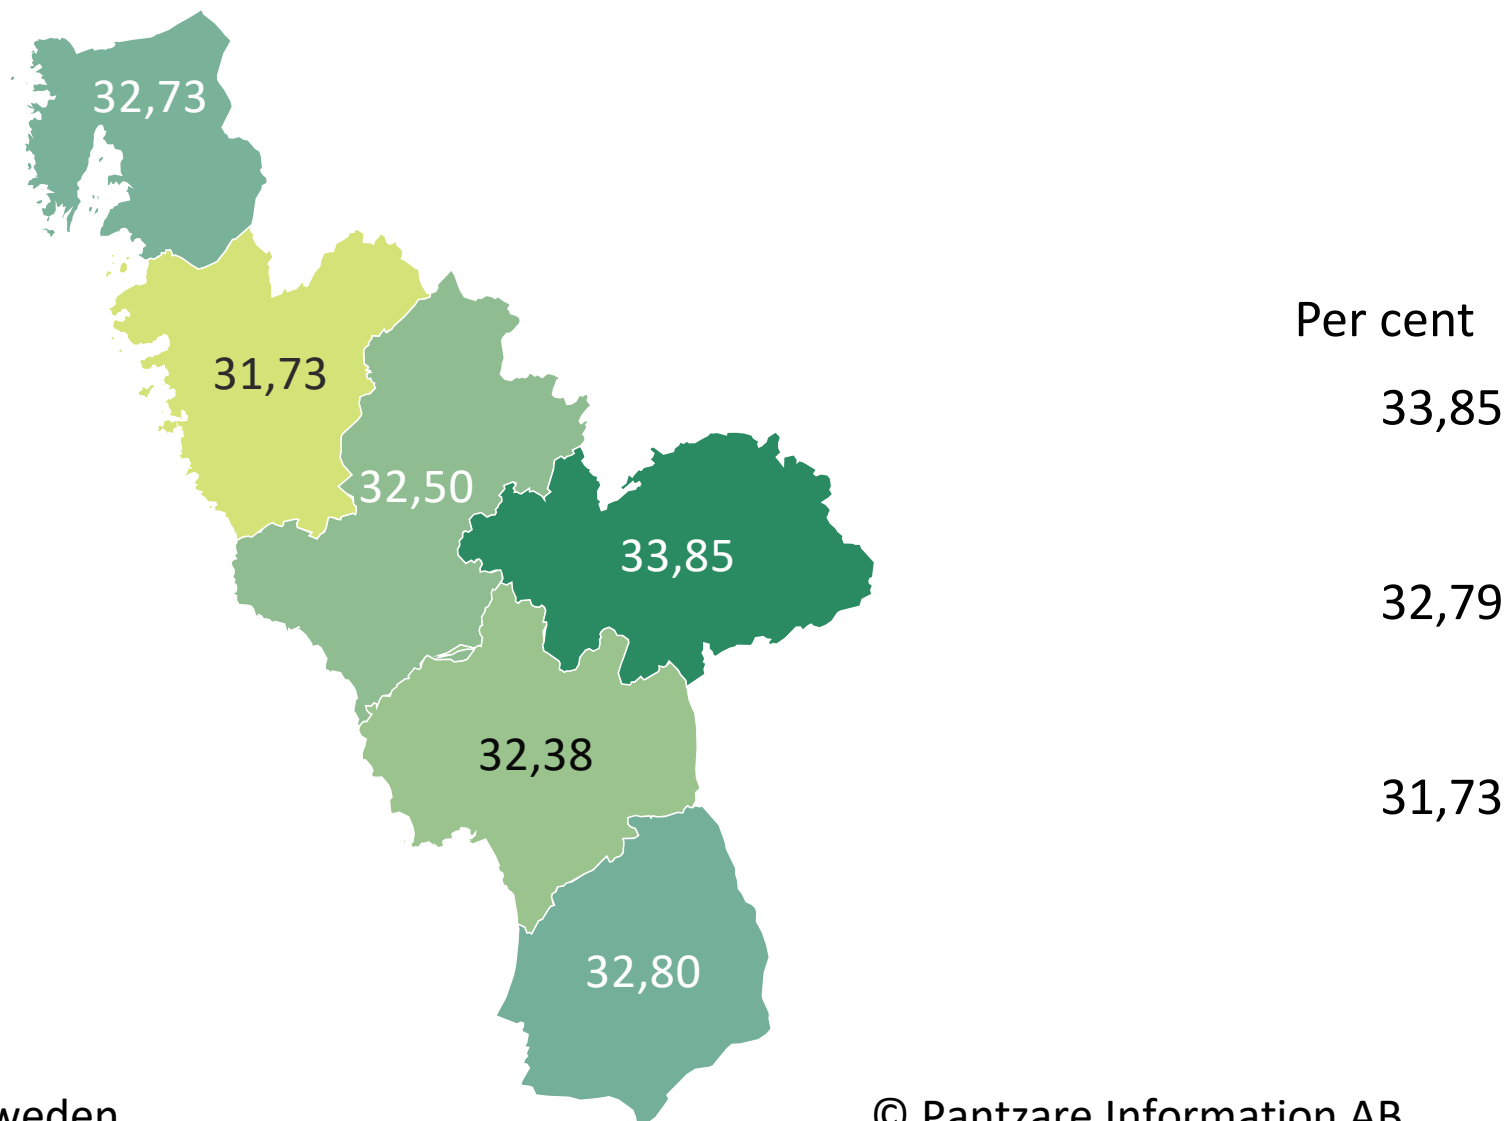

## Municipal tax rate 2025. *Halland County*

Source: Statistics Sweden

© Pantzare Information AB