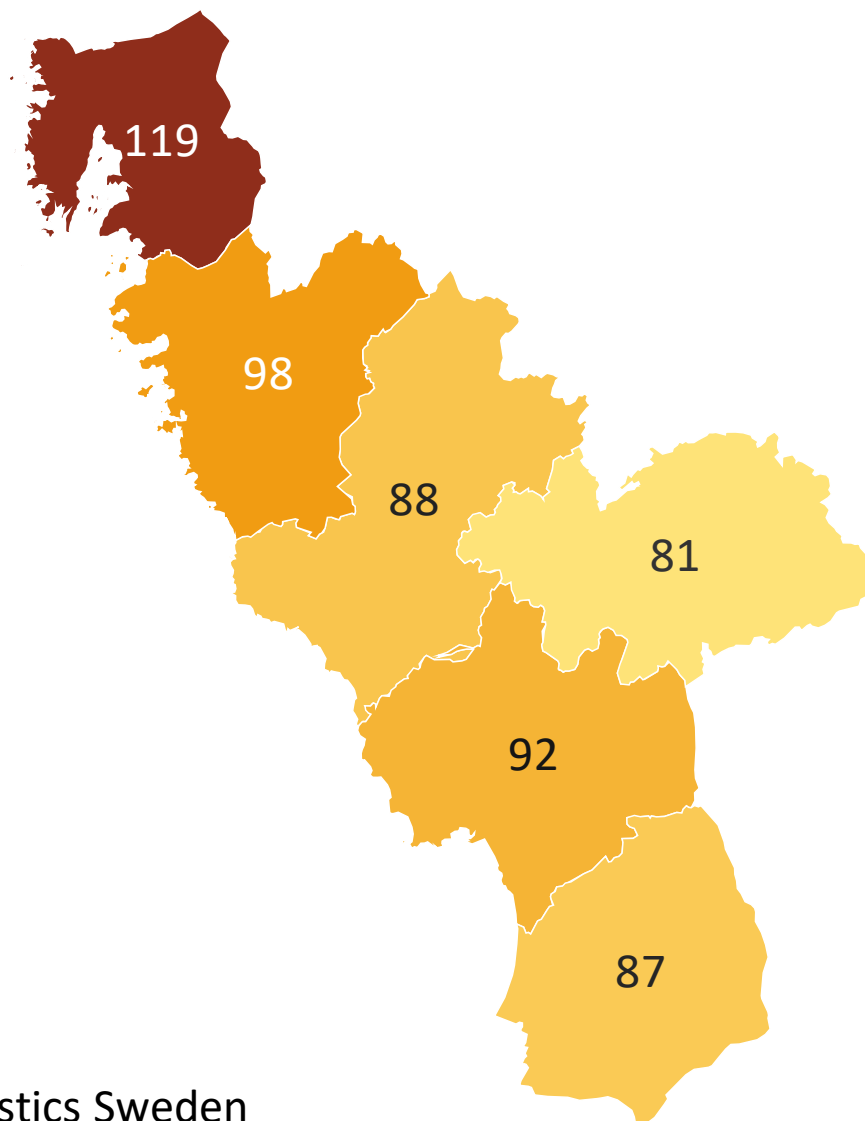

## Tax base 2025. *Halland County*

Index Sweden=100

119

100

81

Source: Statistics Sweden

© Pantzare Information AB