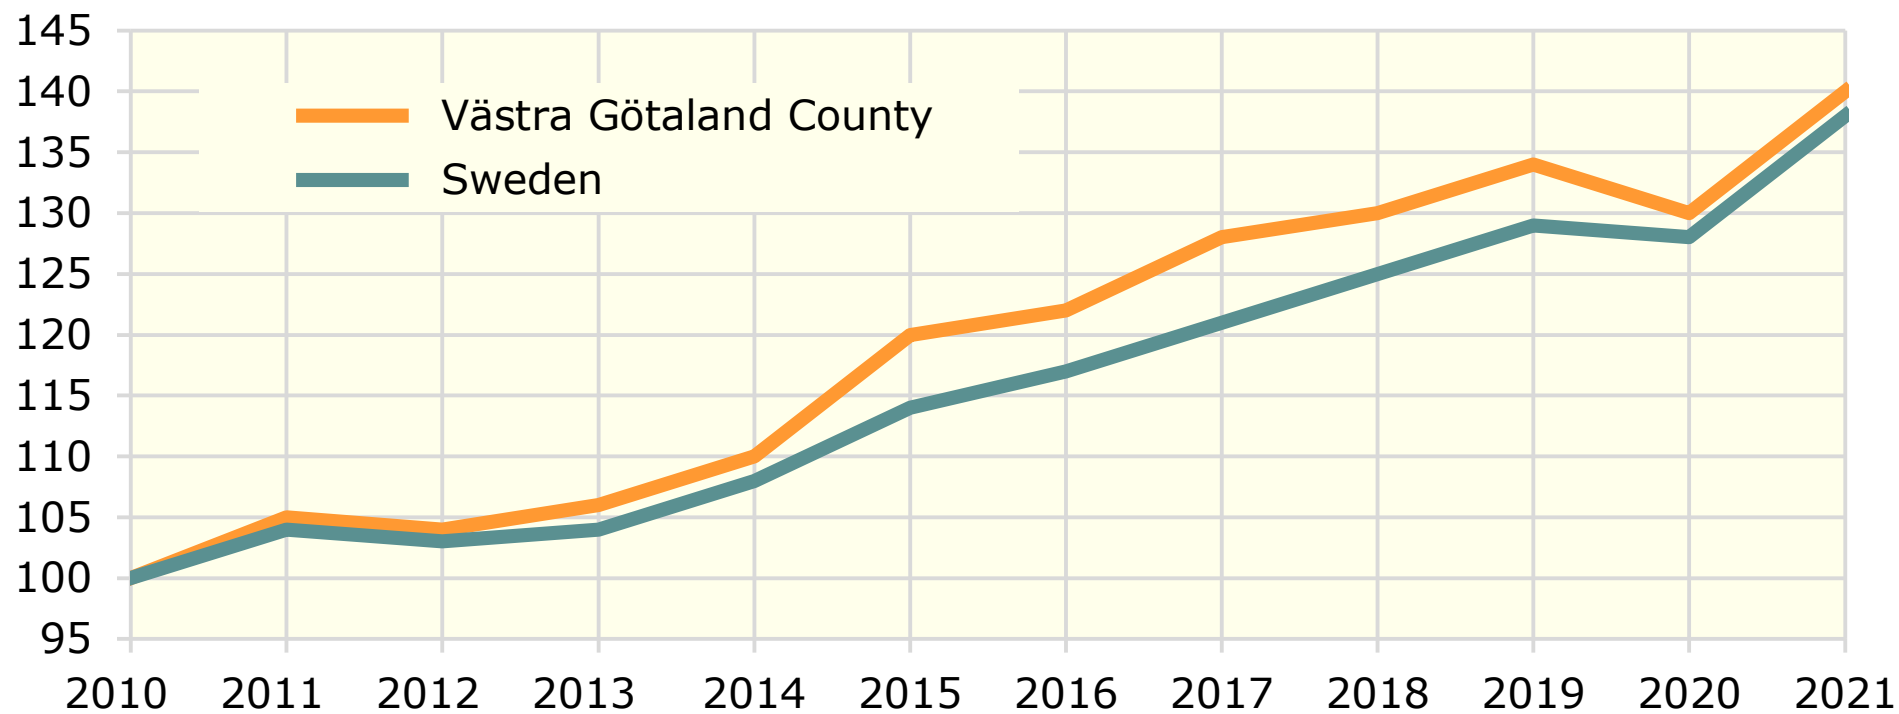

Regional GDP per inhabitant 2010-2021. *Index year 2010=100*

Source: Statistics Sweden

© Pantzare Information AB