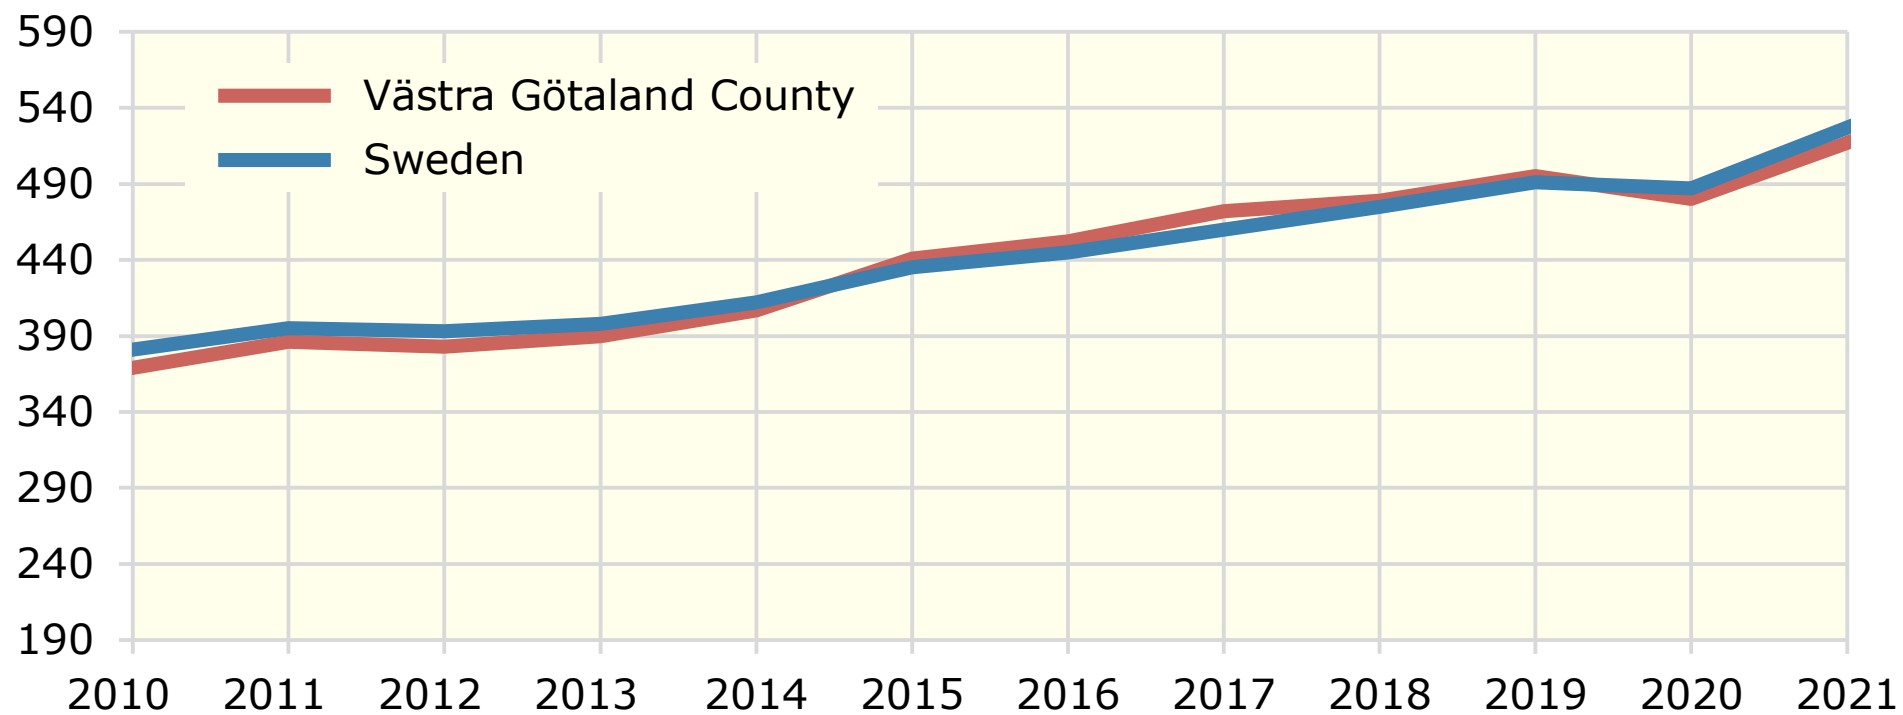

## Regional GDP per inhabitant 2010-2021

*Thousand SEK*

Source: Statistics Sweden

© Pantzare Information AB