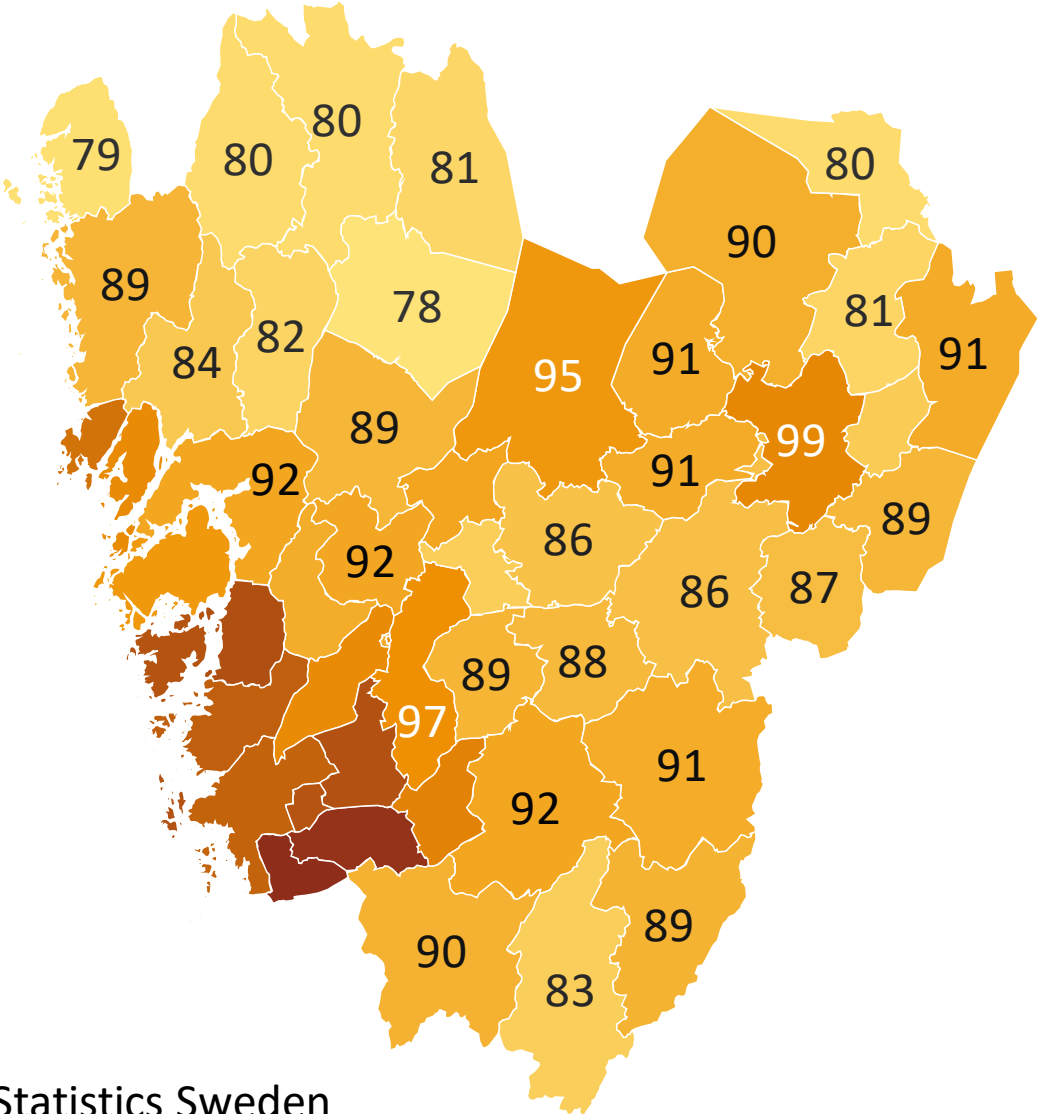

Tax rate base 2025. *Västra Götaland County*

Index Sweden=100

116

97

78

Source: Statistics Sweden

© Pantzare Information AB