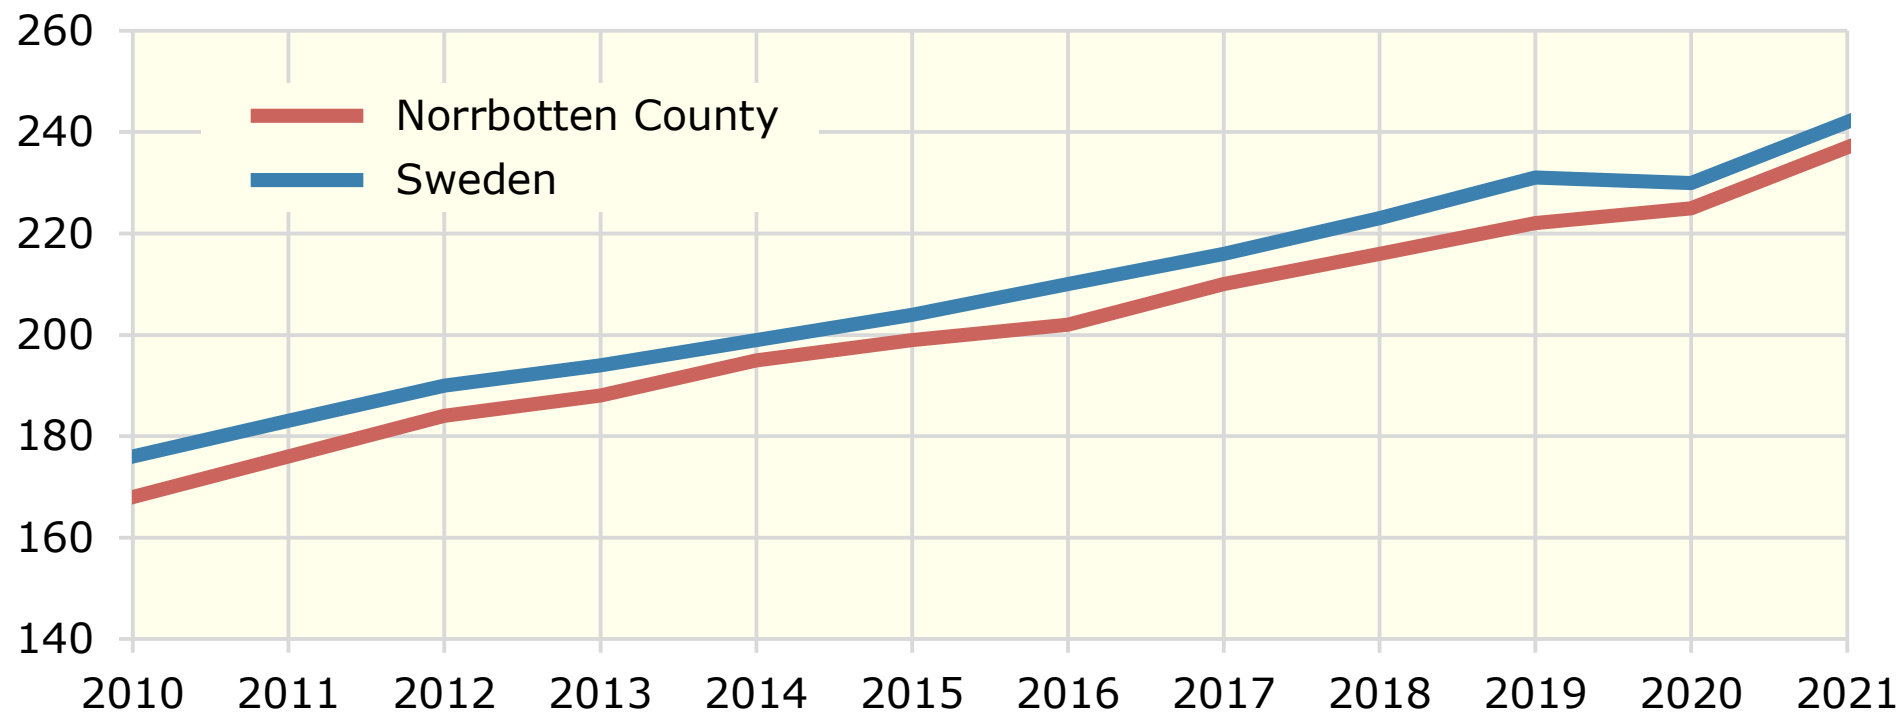

## Disposable income per inhabitant 2010-2021

*Thousand SEK*

Source: Statistics Sweden

© Pantzare Information AB