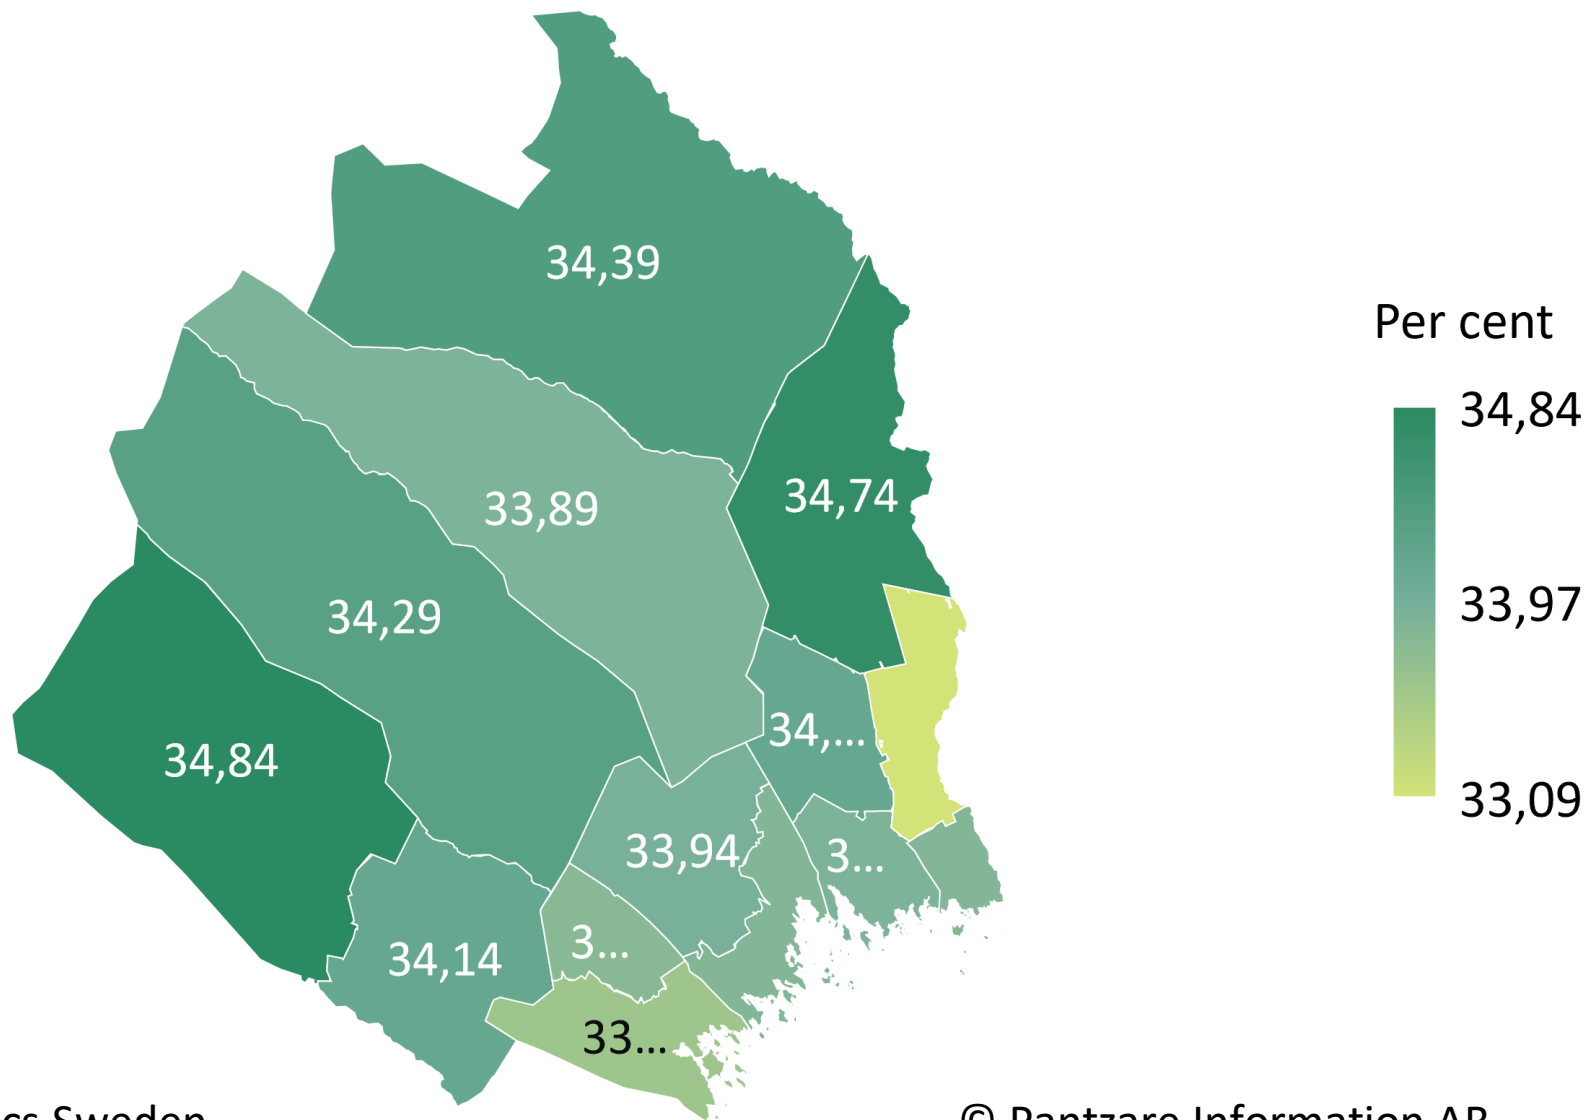

## Municipal tax rate 2024. *Norrbotten County*

Source: Statistics Sweden

© Pantzare Information AB