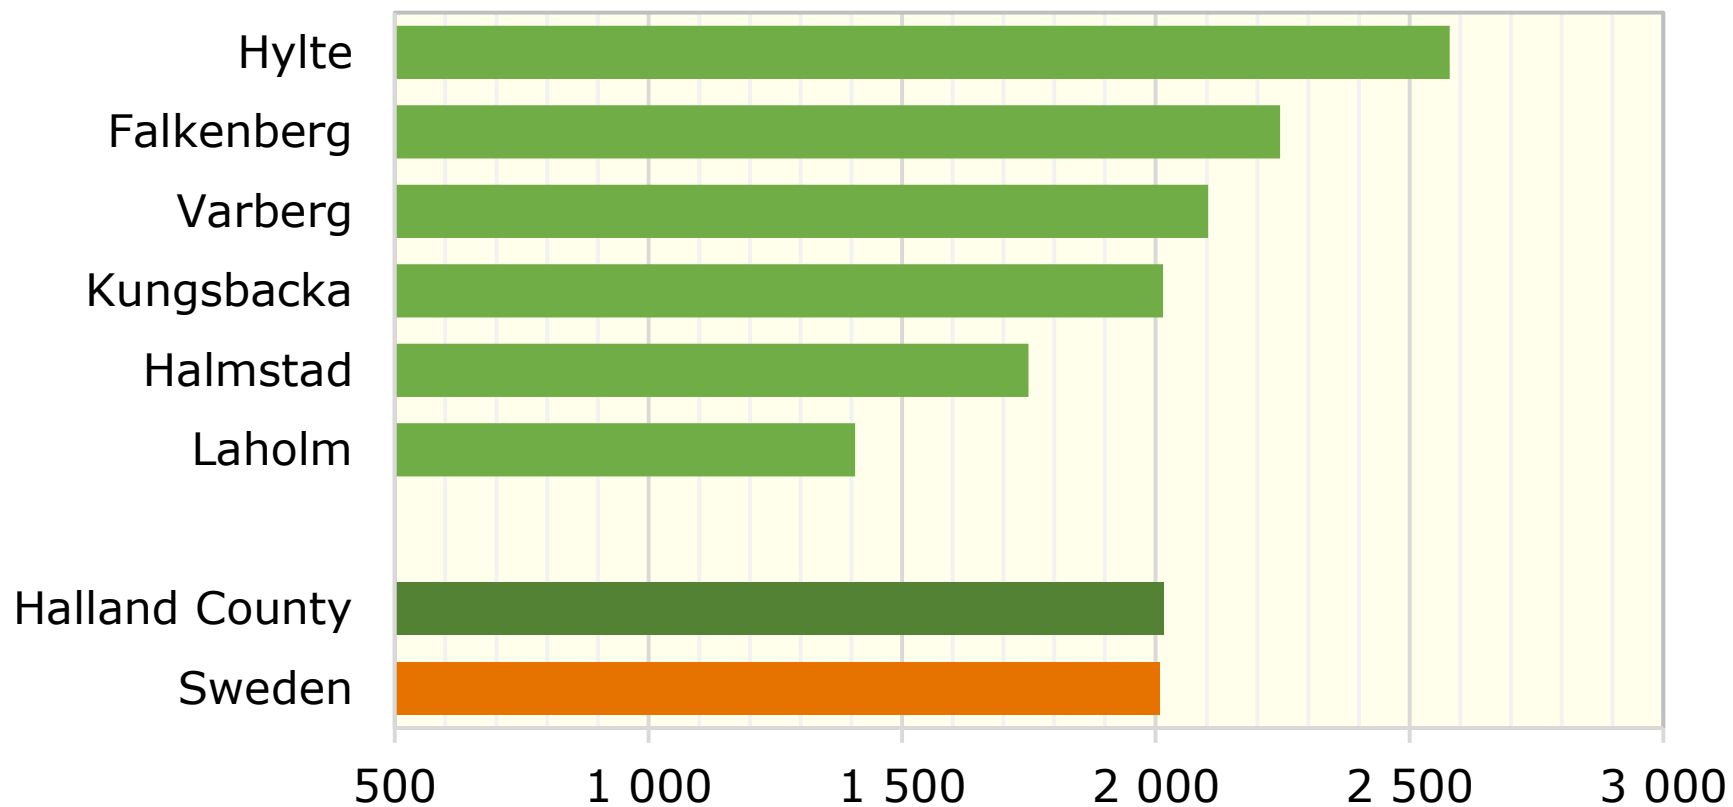

Municipality gross expences in 2022. Recreation. *SEK per inhabitant*

Source: The Swedish Association of Local Authorities

© Pantzare Information AB