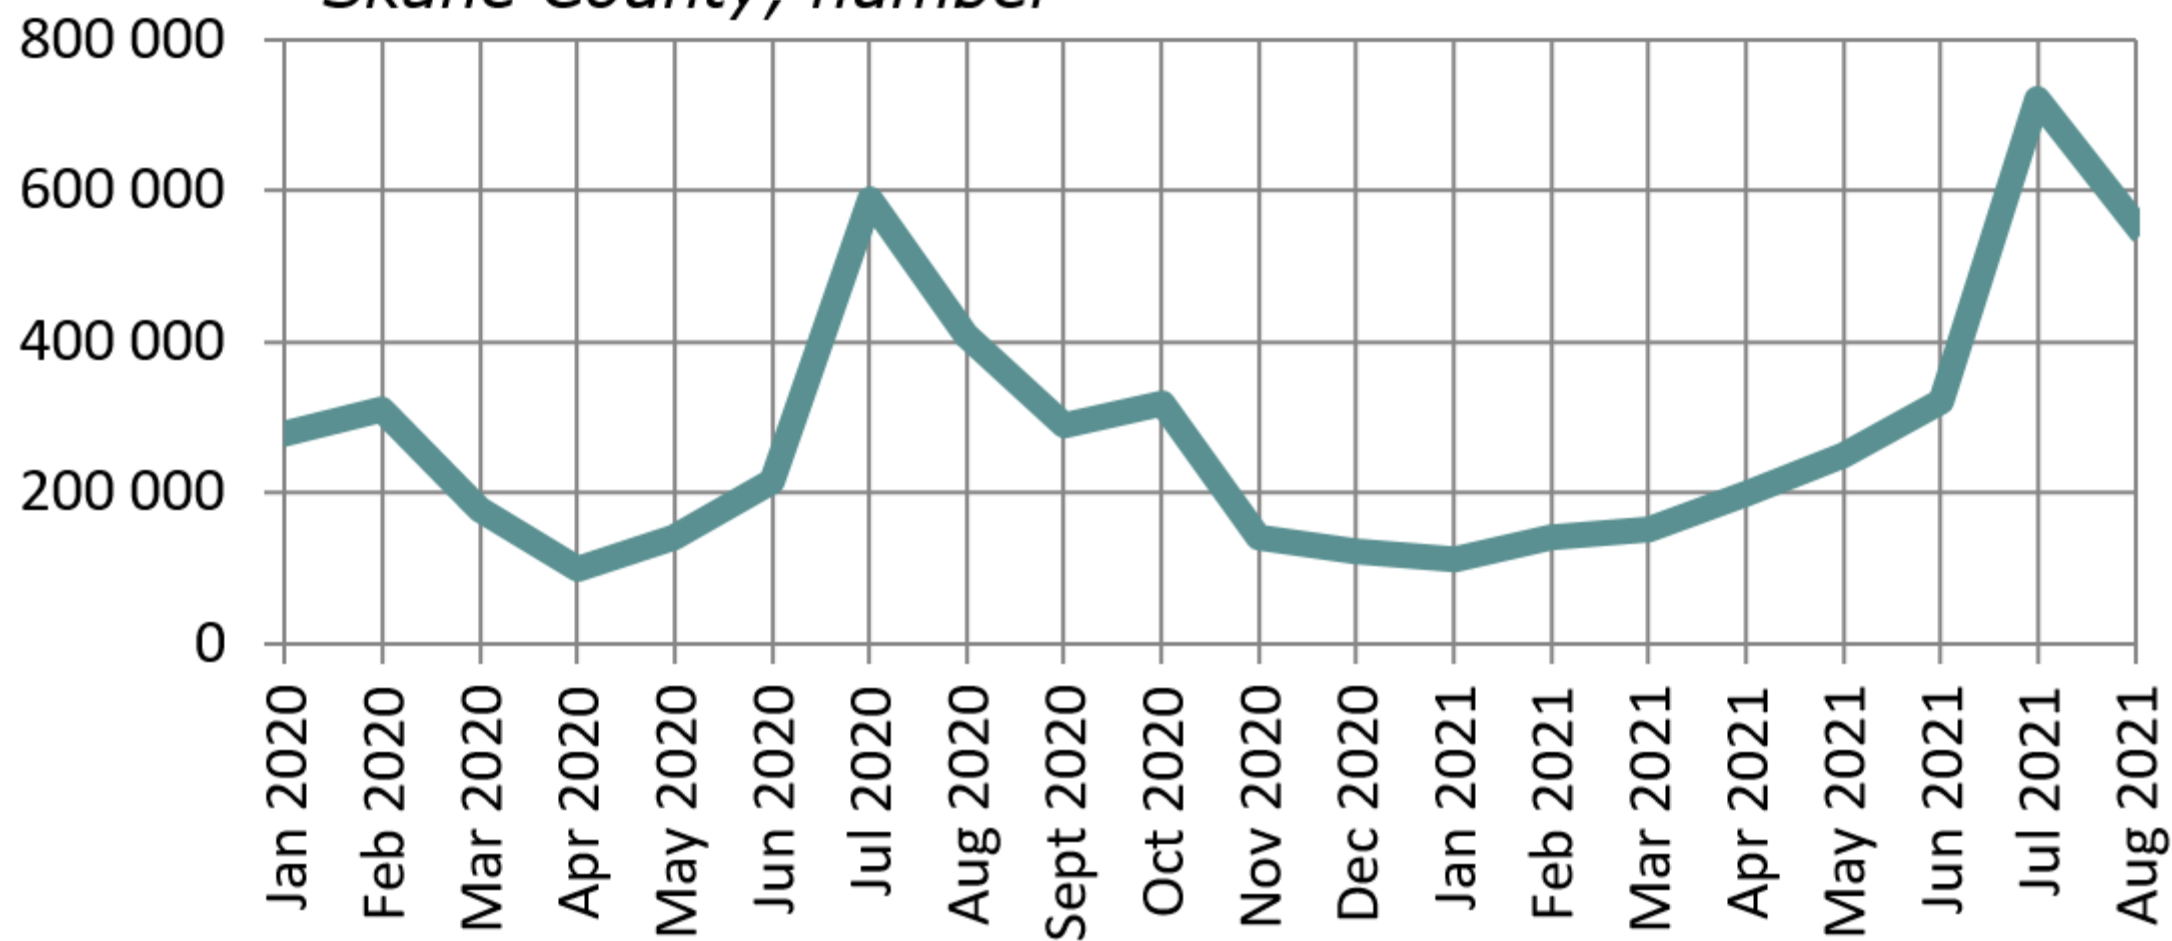

Guest nights (hotels, cabins and youth hostels) by month 2020- *Skåne County, number*

Source: Statistics Sweden

© Pantzare Information AB