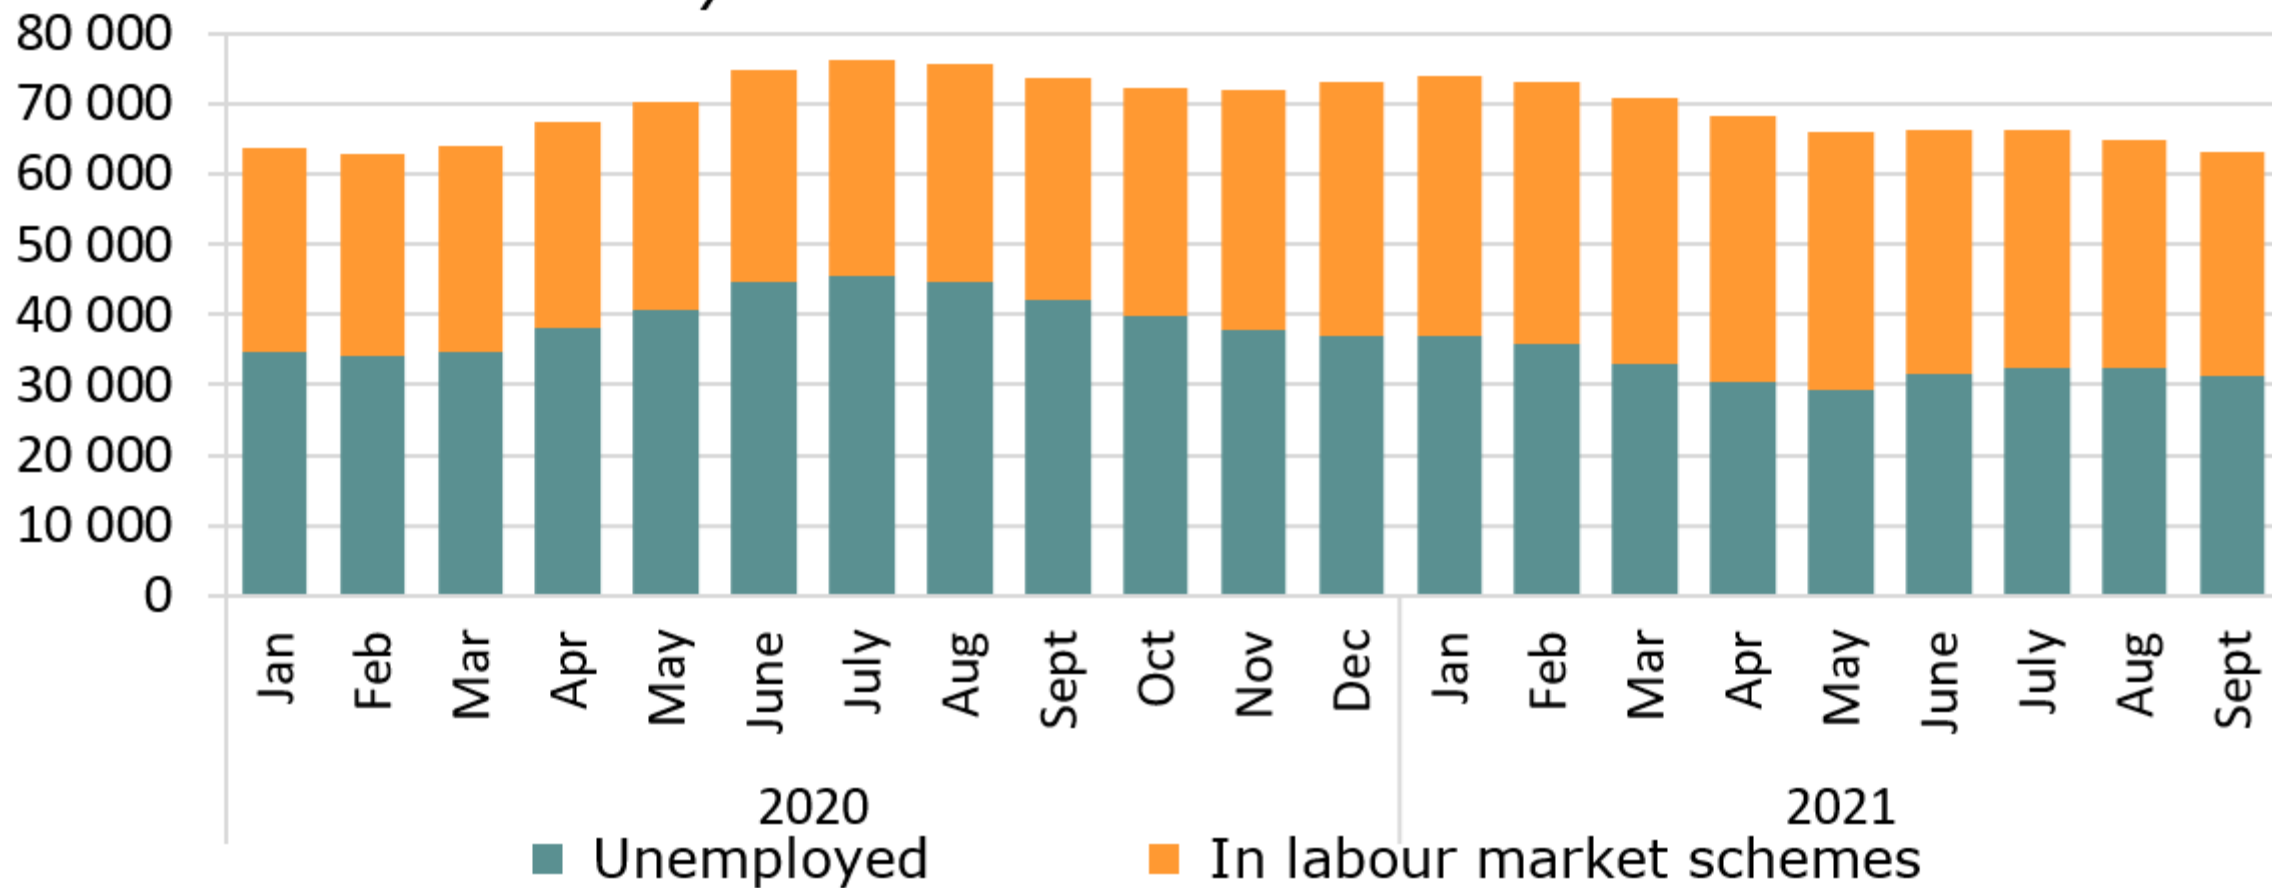

# Unemployed and in labour market schemes, by month 2020- *Skåne County*

Source: Swedish Public Employment Service

© Pantzare Information AB