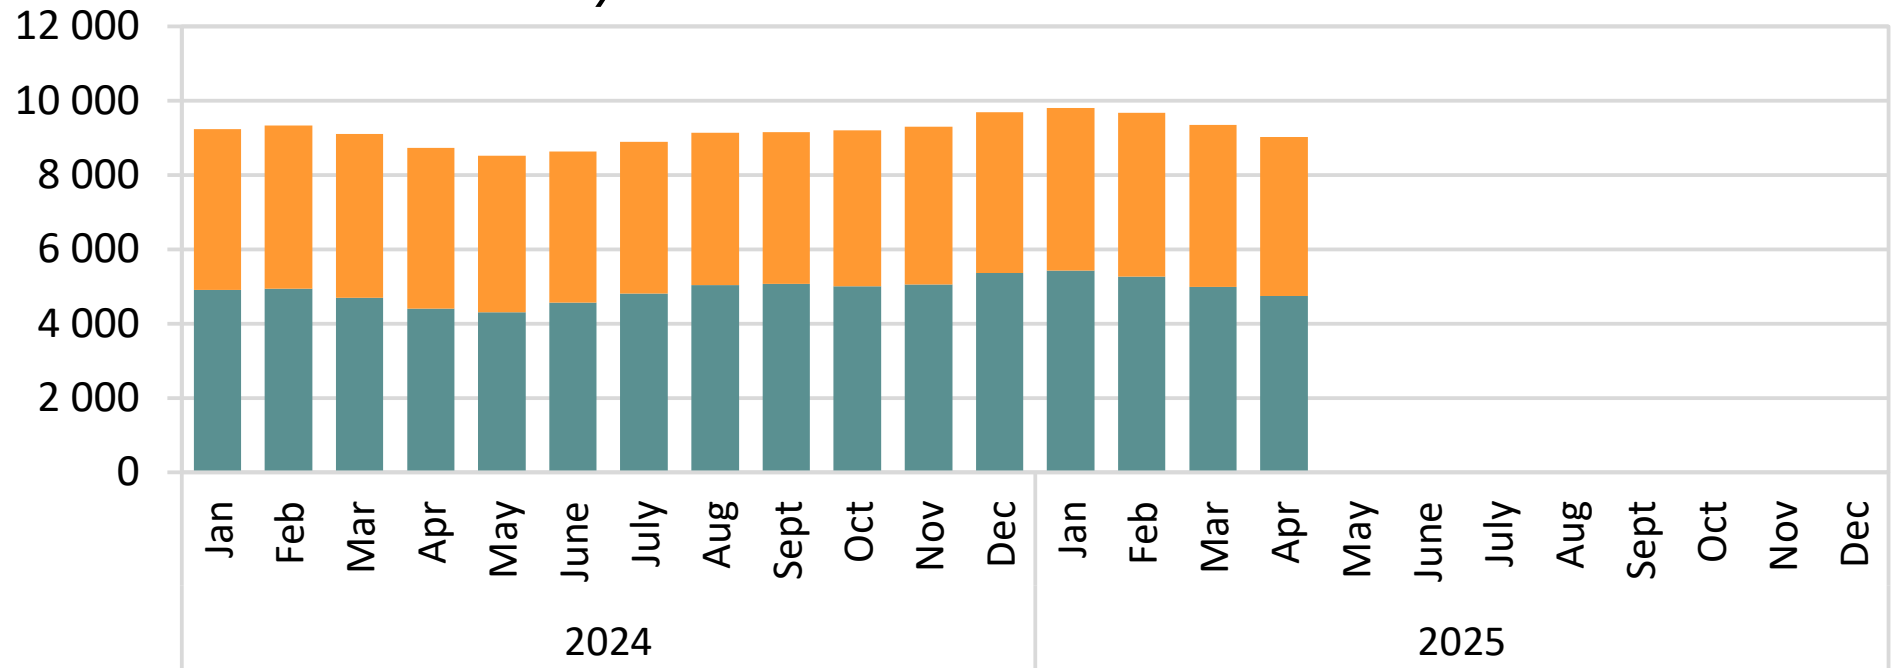

# Unemployed and in labour market schemes, by month 2024- *Halland County*

■ Unemployed

■ In labour market schemes

Source: Swedish Public Employment Service

© Pantzare Information AB