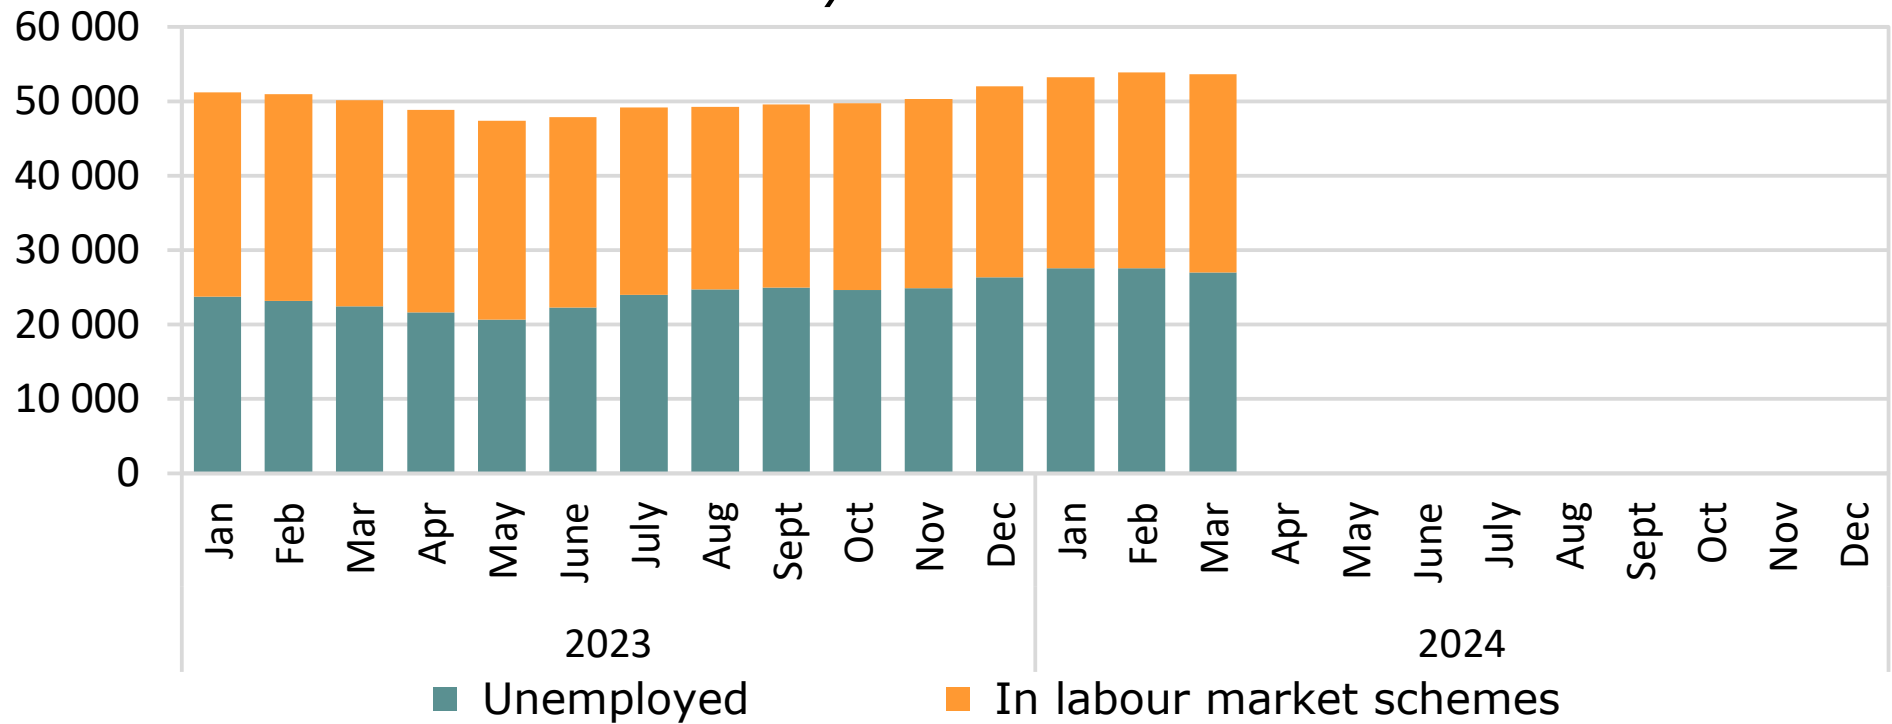

# Unemployed and in labour market schemes, by month 2023- *Västra Götaland County*

Source: Swedish Public Employment Service

© Pantzare Information AB